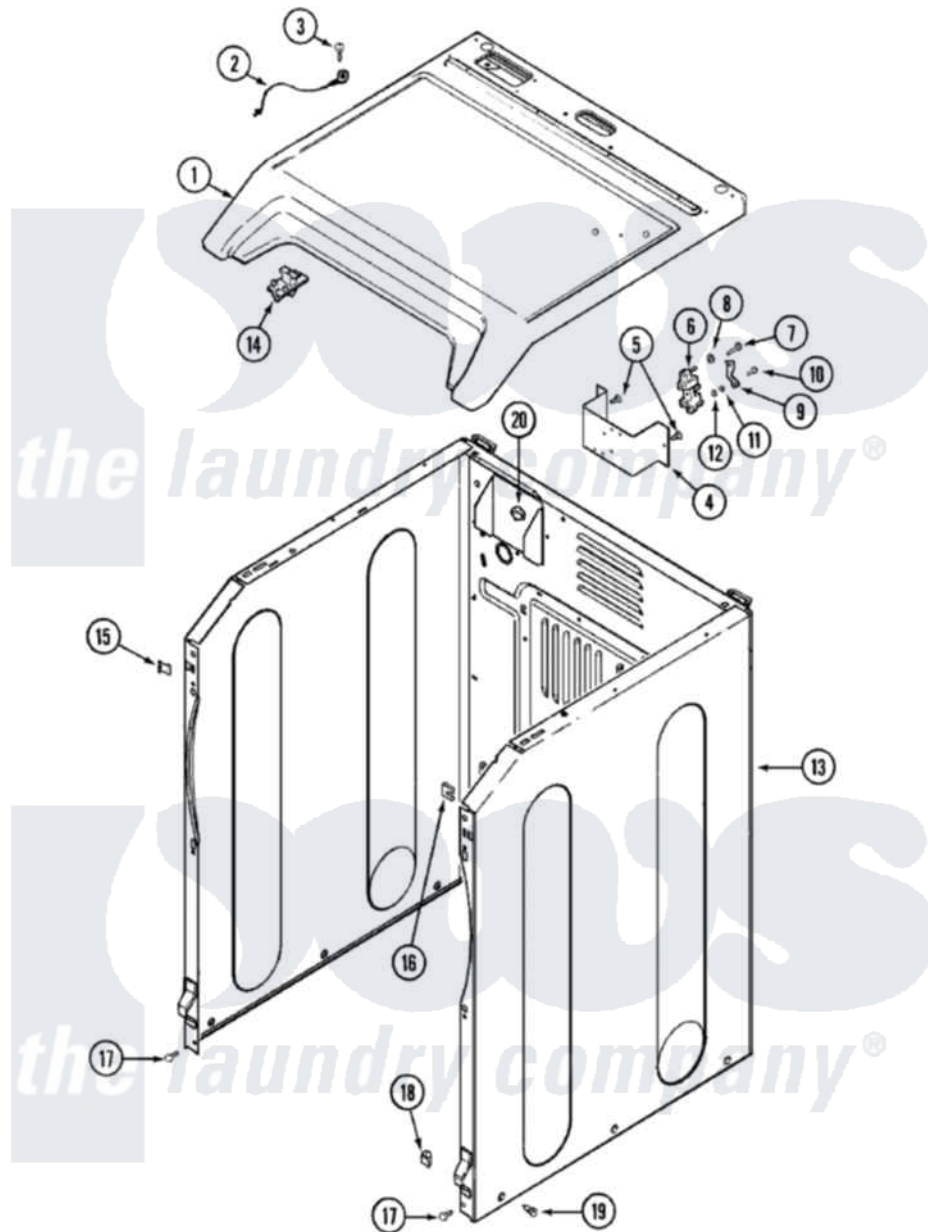

Maytag MDG3000AXW 01 - CABINET-FRONT

Maytag Residential Maytag MDG3000AXW Dryer Parts Parts Diagram 01 - CABINET-FRONT
 Click on the part number to view part

| Item | Original Part Number | Replaced By | Status | Part Description |
|------|--------------------------|---------------------------|---------------|---------------------------------------------|
| 1 | 33001865 | | | Cover, Top |
| 2 | 33001859 | | Not Available | WIRE, GROUND |
| 3 | 210186 | 3370225 | | Screw |
| 4 | 33001826 | | Not Available | BRACKET, TERMINAL BLOCK---NA |
| 5 | 22001995 | | | Screw Note: Screw, Tumbler Front And Shroud |
| 6 | 33001244 | | | Block, Terminal |
| 7 | Y312209 | W10001200 | | Screw |
| 8 | Y311270 | | | Washer, Terminal Block |
| 9 | Y312184 | | | Strap, Grounding |
| 10 | 33001245 | | | Screw---NA |
| 11 | 311484 | 112432 | | Nut |
| 12 | 311093 | | | Washer, Terminal Connection |
| 13 | 33001843 | 22003639 | | Cabinet Assembly |
| 14 | 33001872 | 33002891 | | Pin, Locator |
| 15 | 22002049 | | | Clip Note: Clip, Front Panel |

| | | | |
|----|--------------------------|------------------------|---------------------------------------------|
| 16 | 213280 | 204439 | Screw And Fstner Assembly |
| 17 | 22001995 | | Screw Note: Screw, Tumbler Front And Shroud |
| 18 | Y310376 | | Clip, Door Switch Harness |
| 19 | 213007 | | Xfor Cabinet See Cabinet, Back |
| 20 | Y310376 | | Clip, Door Switch Harness |