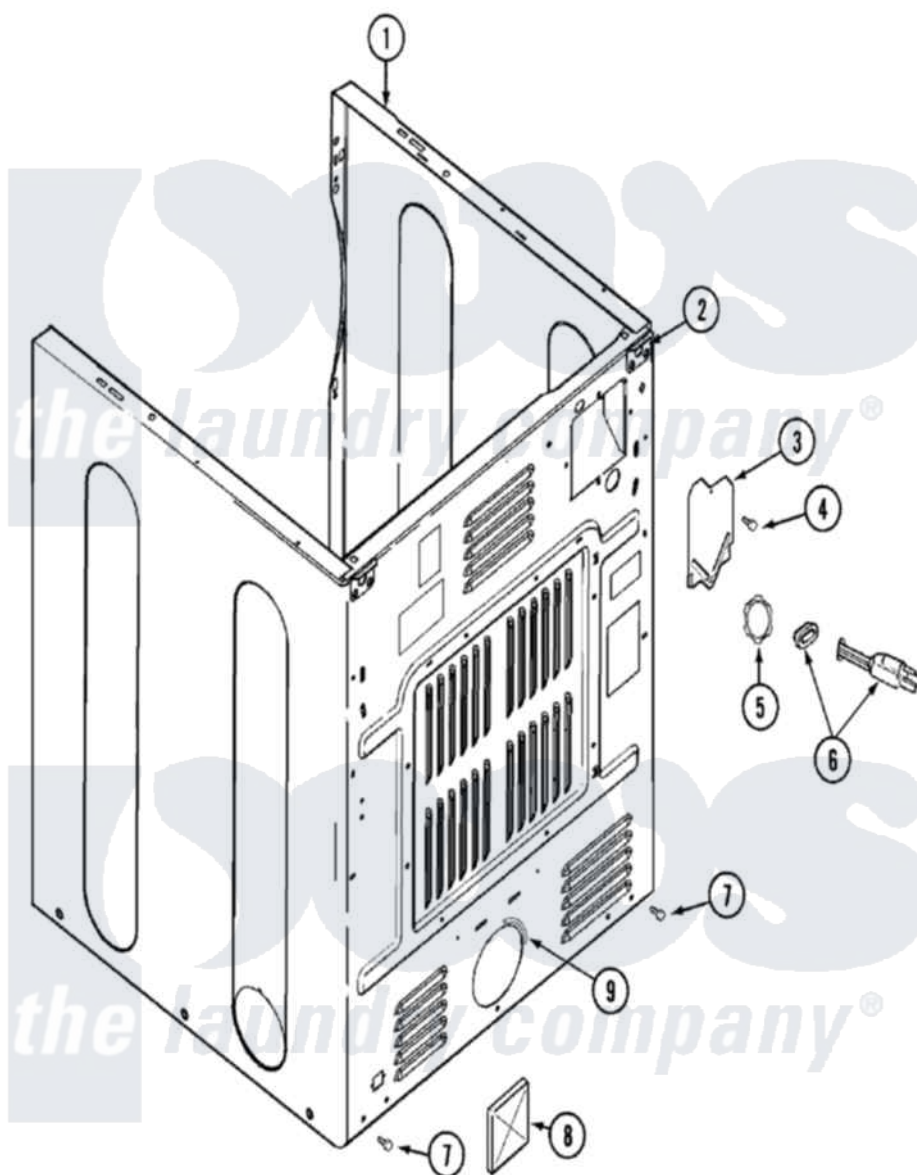

# Maytag MDG3000AXW 02 - CABINET-REAR

Maytag Residential Maytag MDG3000AXW Dryer Parts Parts Diagram 02 - CABINET-REAR  
 Click on the part number to view part

Item	Original Part Number	Replaced By	Status	Part Description
1	33002119		Not Available	LABEL, SAFETY
"	33002118		Not Available	LABEL, SAFETY
"	33001843	<a href="#">22003639</a>		Cabinet Assembly
2	33001827		Not Available	BRACKET, CABINET HINGE
3	<a href="#">33001795</a>			Cover, Terminal Block
4	<a href="#">22001995</a>			Screw Note: Screw, Tumbler Front And Shroud
5	<a href="#">211881</a>			Grommet, Cord Part Not Used- Gas Models Only
6	33001246		Not Available	CORD, POWER
7	<a href="#">22001995</a>			Screw Note: Screw, Tumbler Front And Shroud
8	<a href="#">33001702</a>			Flap, Pipe
9	<a href="#">33002283</a>			Guard, Exhaust Duct