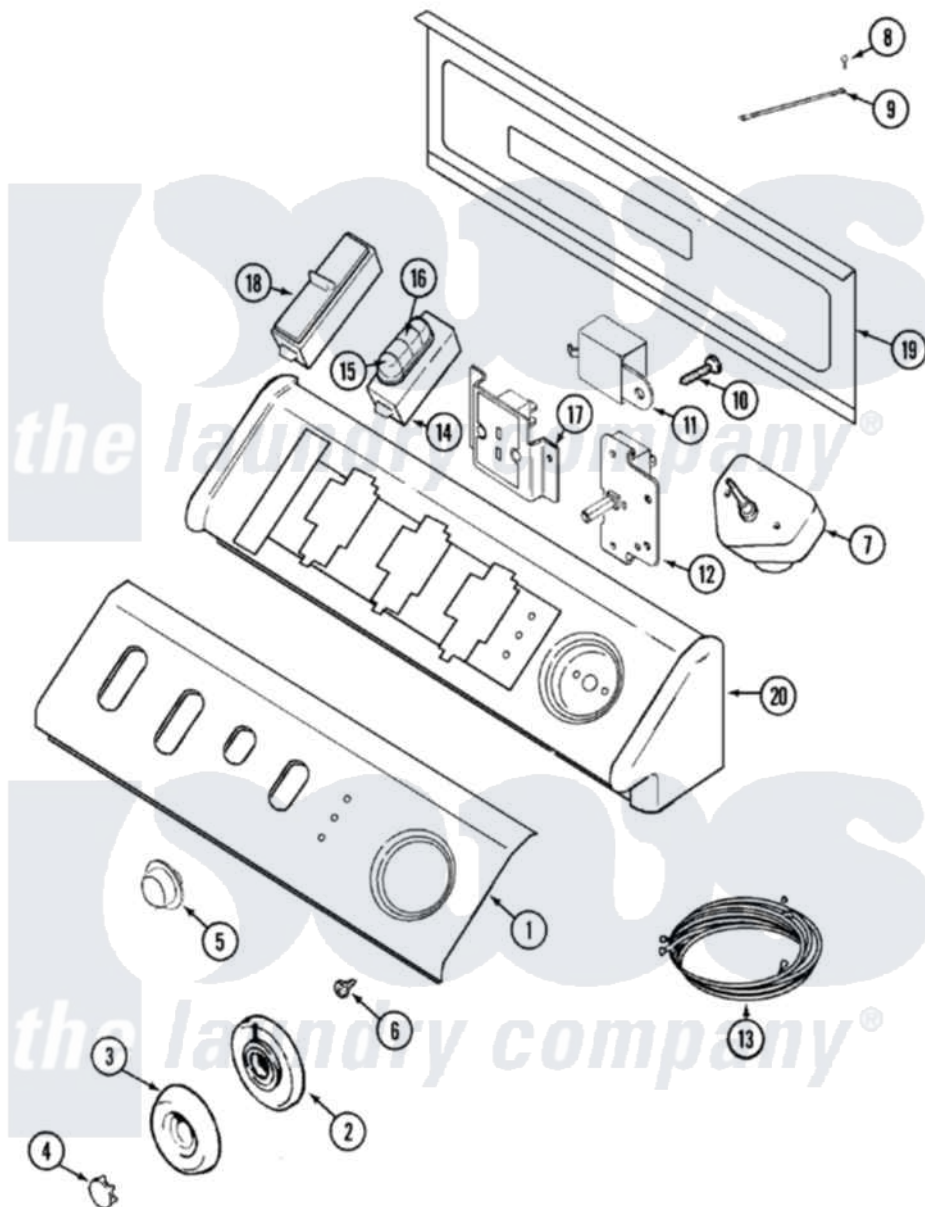

Maytag MDG3000AXW 04 - CONTROL PANEL

Maytag [Residential Maytag MDG3000AXW Dryer Parts](#) Parts Diagram 04 - CONTROL PANEL
 Click on the part number to view part

Item	Original Part Number	Replaced By	Status	Part Description
1	Y22002339	8534058		Screw
"	33001857			Panel, Control
2	33001621			Skirt, Timer Dial
3	22001659			Timer Knob - Grey
4	22001664			Timer Knob Insert/Cap
5	33001619	37001071		Button, Push-To-Start
6	33001690	90767		Screw, 8A X 3/8 HeX Washer Head Tapping
7	33001730			Timer
8	210186	3370225		Screw
9	33001859		Not Available	WIRE, GROUND
10	33001860	W10116760		Screw
11	33001848			Signal, End Of Cycle
"	33001660	33001848		Signal, End Of Cycle
12	33001861	33001618		Switch- PU
13	33001887		Not Available	WIRE HARNESS, MAIN
"	33001864			Wire Harness, Main

14	22001908		Switch, Option
15	22001788		Button, Switch
16	22001789		Button, Switch
17	33001661	33002389	Dryness Display Control Note: Display, Dryness
18	33001657		Switch, Temperature
19	33001806	Not Available	BACK, CONSOLE PANEL
"	216423	3370225	Screw
20	22002285	Not Available	CONSOLE (WHT)
21	33001875	Not Available	MANUAL, USE & CARE (FRENCH)