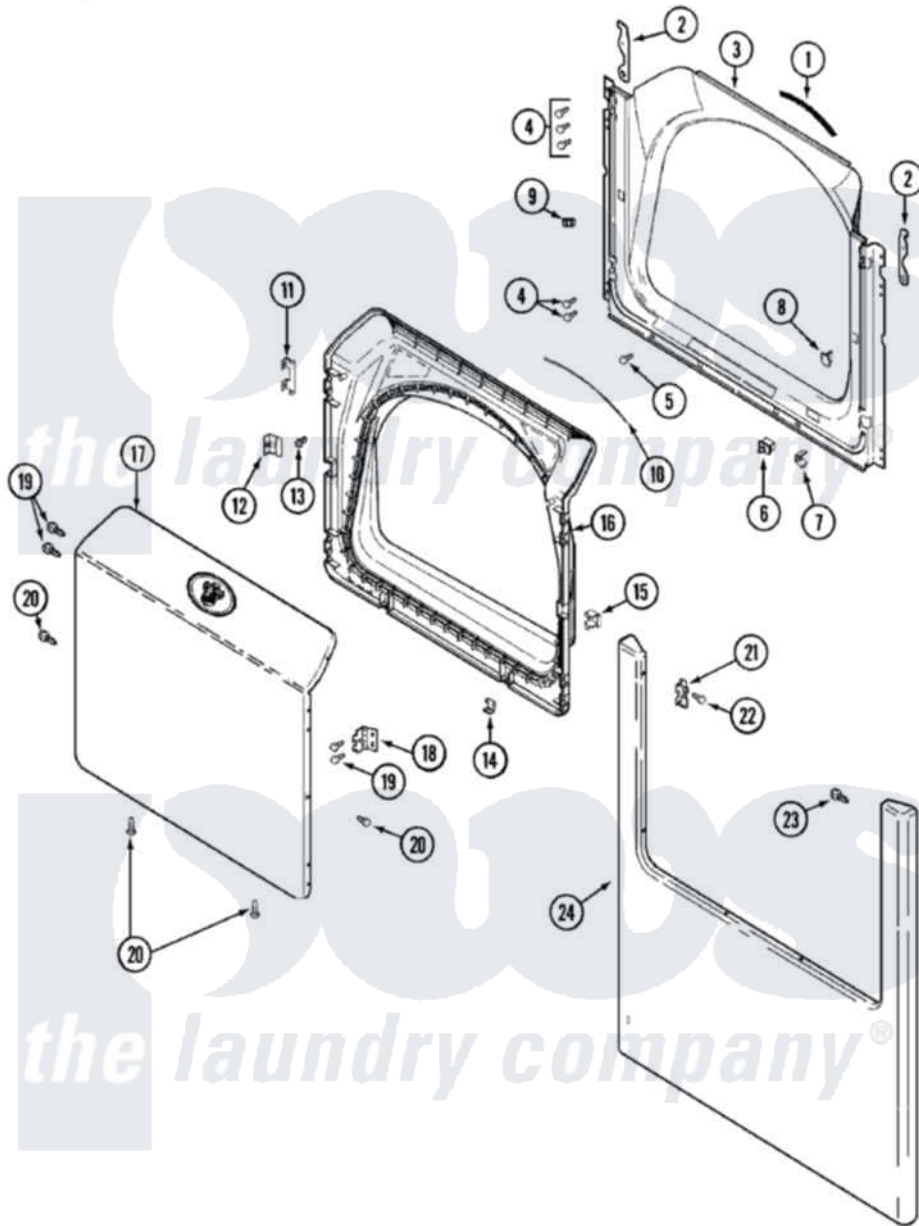

Maytag MDG3000AXW 05 - DOOR

Maytag Residential Maytag MDG3000AXW Dryer Parts Parts Diagram 05 - DOOR
 Click on the part number to view part

Item	Original Part Number	Replaced By	Status	Part Description
1	33001767			Seal, Shroud
2	22002033	33002597		Hook, Security
3	33002116		Not Available	LABEL, SAFTEY
"	33001778			Shroud
4	22001995			Screw Note: Screw, Tumbler Front And Shroud
5	33001768			Screw, Shroud Note: Screw, Shroud And Outlet Duct
6	33001508	W10169313		Switch-Dor
7	33001760			Bracket, Hinge
8	33001174	LA-1003		Door Catch Kit
9	33001791	306436		Door Latch Kit-W
"	Y304578	LA-1003		Door Catch Kit
10	33002094			Seal, Door
11	22002038			Clip, Door
12	33001793			Bracket, Strike
13	33001761			Strike, Door

14	22002039		Clip, Door
15	33001763		Plug, Inner Door
16	33001750		Door, Inner/ W Seal
17	22001817		Sheet, Sound Damper
"	22002260		Panel, Door
"	33001893	Not Available	LABEL, OPEN DOOR (DRYER)
18	33001759		Hinge, Door
19	22002062	98006631	Screw
20	22002063		Screw No.8-18AB Wafer Head
21	33001764		Cover, Hinge Hole
22	33001787		Screw, Hinge Note: Screw, Hinge Hole Cover
23	22002012		Screw, Hinge Note: Screw, Hinge Bracket
24	33001221	22001817	Sheet, Sound Damper
"	22002241	22002836	Panel, Front
"	33001867		Pad, Front