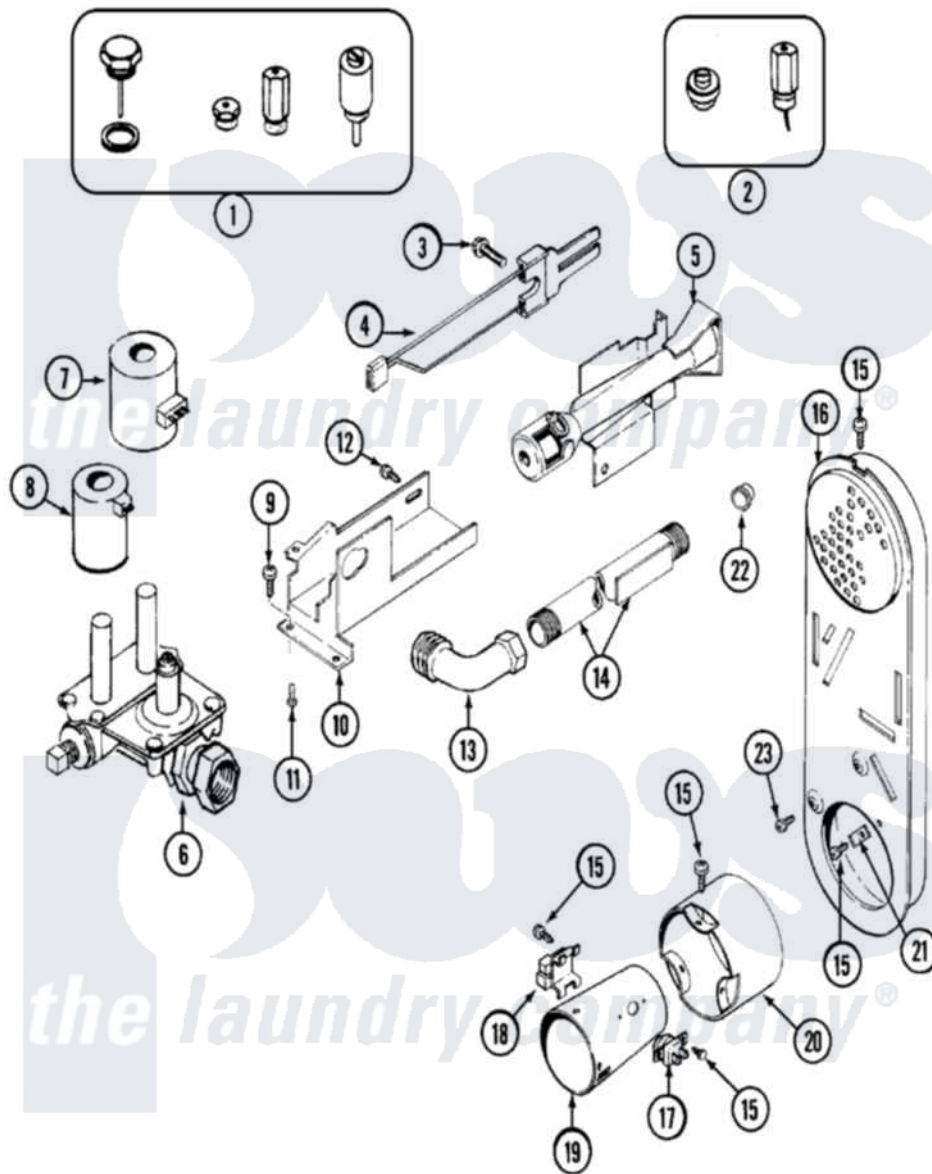

Maytag MDG3000AXW 06 - GAS VALVE

Maytag [Residential Maytag MDG3000AXW Dryer Parts](#) Parts Diagram 06 - GAS VALVE
 Click on the part number to view part

Item	Original Part Number	Replaced By	Status	Part Description
1	Y306195	MAL9000AXX		LP Gas Con
2	306204	33002924		Gas Conv K
3	304971			Screw Note: Screw, Igniter
4	304970	4391996		Ignitor
5	33001247	33002793		Burner Assembly
6	306176			Valve, Gas
7	306106			Coil, Holding And Booster--W
8	306105	694540		Coil, 60 Hz
9	Y313561			Screw---NA
10	33001834		Not Available	BRACKET, GAS VALVE---NA
11	314568	Y313559		Screw
"	314082	90767		Screw, 8A X 3/8 HeX Washer Head Tapping
12	Y310632	1163839		Screw
13	33001842	3406051		Elbow Union Assembly
14	33001735			Pipe And Bracket Assembly Series 18 Not Needed Use

15	211294	90767	Vavle Screw, 8A X 3/8 HeX Washer Head Tapping
16	33001810	Not Available	DUCT ASSY., INLET (GAS) NOTE: INLET DUCT ASSEMBLY
17	303395		Thermostat, Hi-Limit
18	Y303377	338906	Radiant, Sensor
19	33001835		Cone Assembly, Combustion
"	22001996	3370225	Screw
20	Y303841		Cone, Extension
21	Y312890		Retainer, Heater Chamber
"	22001996	3370225	Screw
22	33001693		Cap, Gas Pipe
23	22001996	3370225	Screw