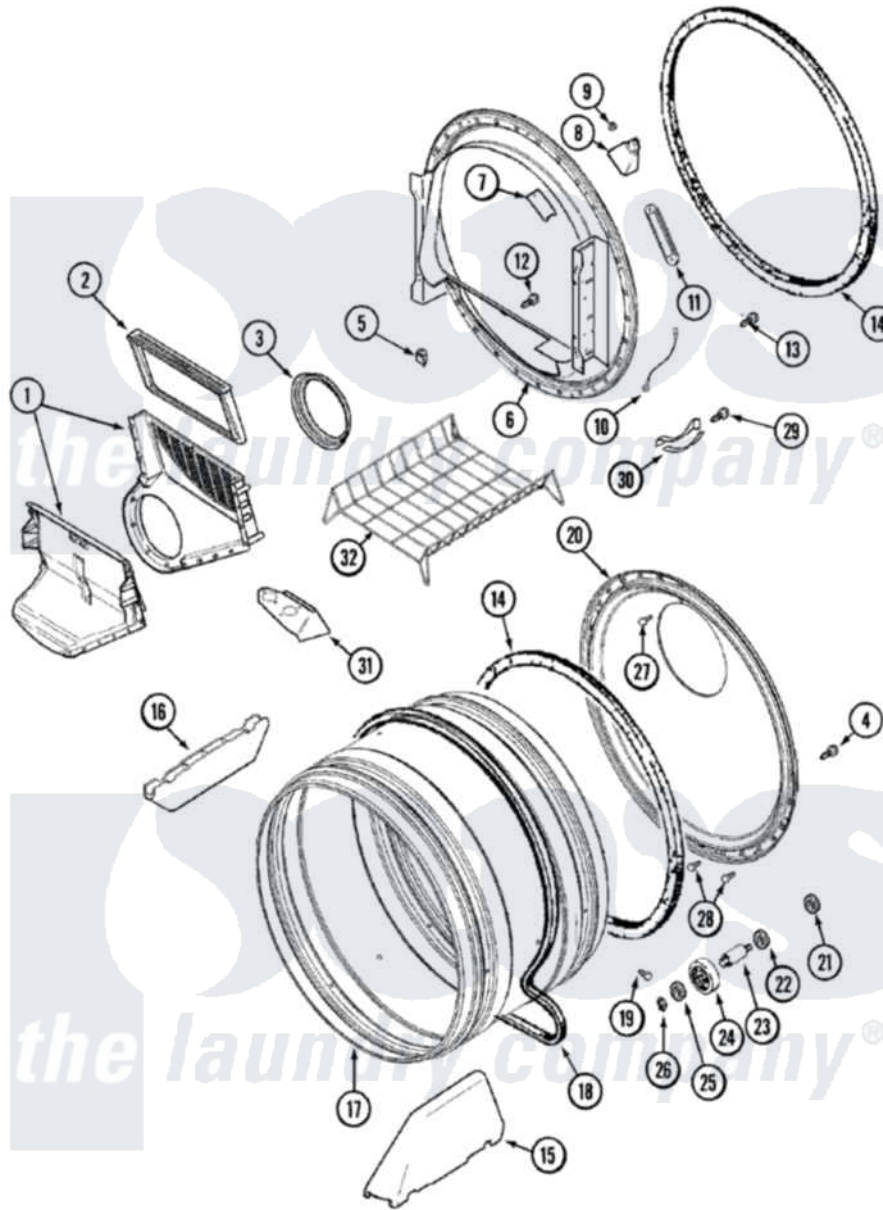

Maytag MDG3000AXW 08 - TUMBLER

Maytag Residential Maytag MDG3000AXW Dryer Parts Parts Diagram 08 - TUMBLER
 Click on the part number to view part

Item	Original Part Number	Replaced By	Status	Part Description
1	33001799			Outlet Duct Assembly Note: Outlet Duct Assembly
2	33001808			Filter, Lint
3	33001758	33002560		Seal, Blower
4	33002190			SCrew, C BraCe, BraCket, Cabinet
5	Y310376			Clip, Door Switch Harness
6	33001868			Front, Tumbler Front W/Sensor Note: Front, Tumbler
7	33001871			Screw Note: Screw, Drum Light
"	33001869			Lens, Drum Light
8	33001870		Not Available	HOLDER, LAMP (W/HOUSING) NOTE: LAMP (W/HOUSING & HOLDER)
"	22002263			Lamp
9	214872			Palnut, End Cap Note: Nut, Lamp Holder
10	211294	90767		Screw, 8A X 3/8 HeX Washer

10	211294	30707	Head Tapping
"	Y303711		Sensor Ground Wire
11	22001078	3177991	Screw
"	33001809		Sensor Bar Assembly
12	312311	312311MAY	Screw
13	33001855	33002917	Screw, No.10-16
14	33001807		Seal, Tumbler
15	33001756	33002032	Baffle
16	33001755		Baffle
17	33001889		Tumbler
18	33001777	33002535	V-Belt
19	33001788	33002973	Screw, No.9-15 X 1.00 Hx WS
20	33001801		Back, Tumbler
21	33001443		Nut, Hex
22	Y313347	312535	Washer, Vault Mounting Brk.
23	Y312948	6-3129480	Shaft- Tumbler
24	Y303373	12001541	Drum Roller/Washer Assembly--W
25	312535		Washer, Vault Mounting Brk.
26	410233	9703438	Ring-Retrn
27	210932		Screw, No.8 X 9/16 Ctsk Note: Screw, Inlet Duct
28	22001996	3370225	Screw
29	210720		Rivet, Bearing To Tumbler Fmt
30	306508		Tumbler Bearing Kit ----W
32	33001917	33001917A	Rack- Dryi