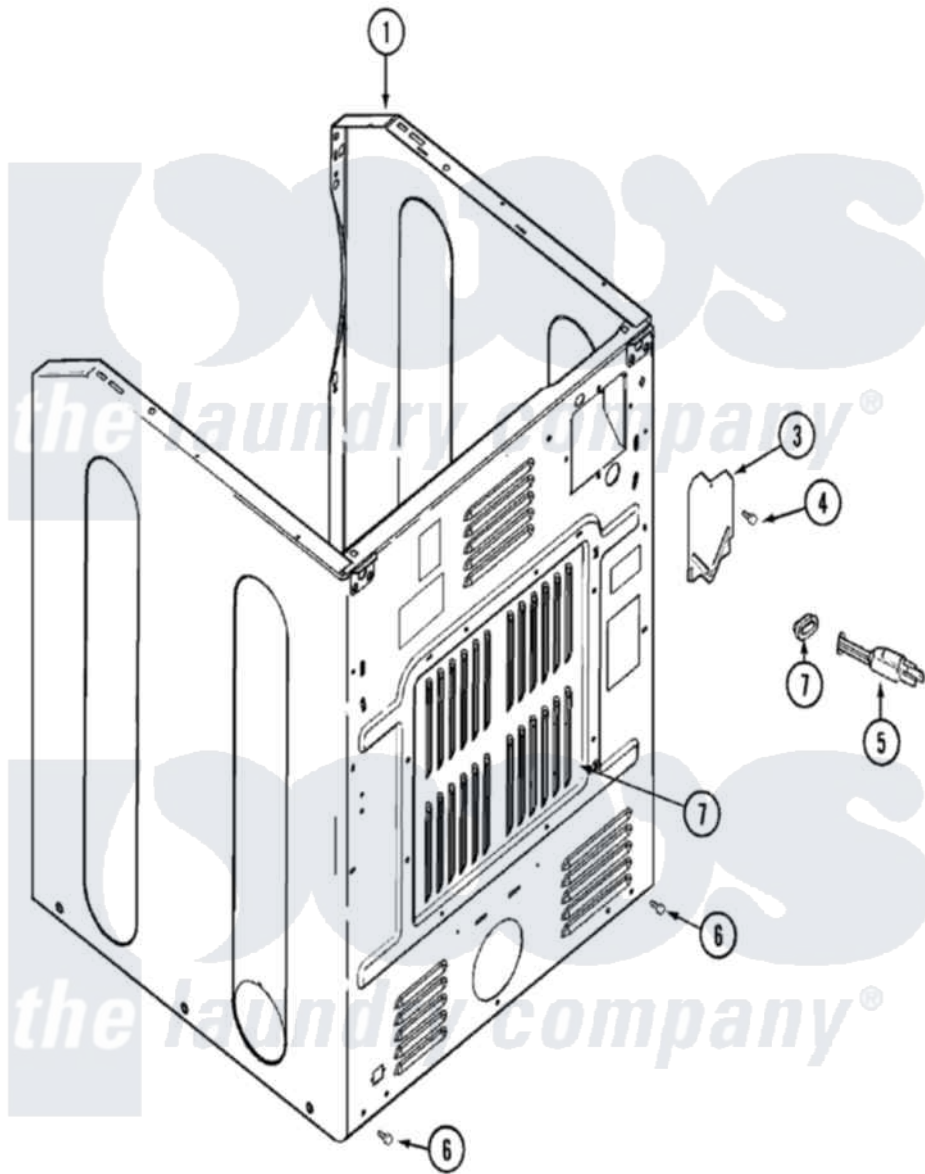

# Maytag MDG3050AAW 02 - CABINET-REAR

Maytag Residential Maytag MDG3050AAW Dryer Parts Parts Diagram 02 - CABINET-REAR  
 Click on the part number to view part

Item	Original Part Number	Replaced By	Status	Part Description
1	<a href="#">33002256</a>			Seal, Cabinet
"	<a href="#">33002255</a>			Seal, Cabinet
"	<a href="#">22003639</a>			Cabinet Assembly
"	22003582		Not Available	CABINET, ASSY. (WHT-AS PK)
"	22002548	<a href="#">22003639</a>		Cabinet Assembly
"	22002245	<a href="#">22003639</a>		Cabinet Assembly
2	<a href="#">33001795</a>			Cover, Terminal Block
3	<a href="#">33002190</a>			SCrew, C BraCe, BraCket, Cabinet
4	22002532	<a href="#">216183</a>		Grommet, Cord Export
5	33001285		Not Available	CORD, POWER
6	<a href="#">33002190</a>			SCrew, C BraCe, BraCket, Cabinet
7	<a href="#">22002092</a>			Panel, Access
"	22001996	<a href="#">3370225</a>		Screw
8	<a href="#">Y310376</a>			Clip, Door Switch Harness