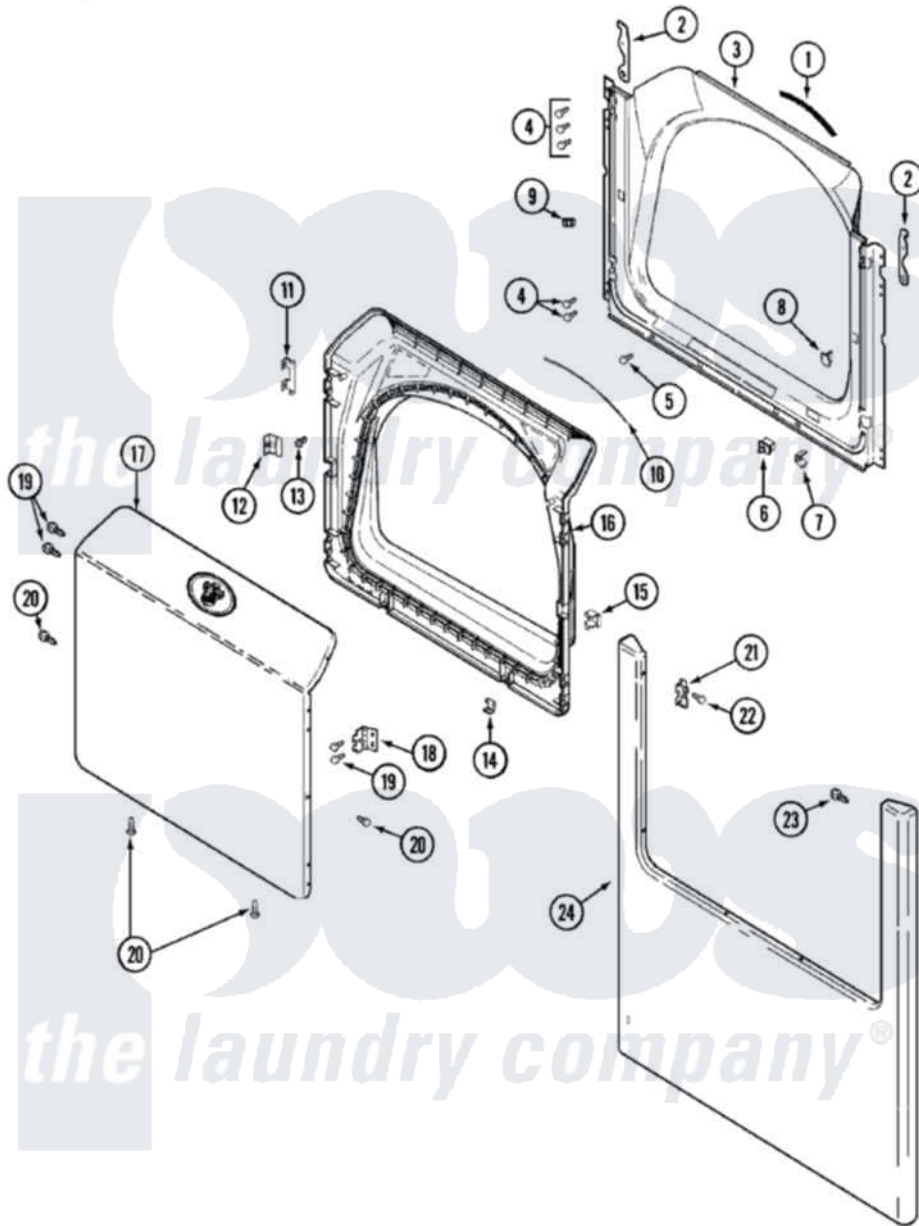

Maytag MDG3050AAW 04 - DOOR

Maytag Residential Maytag MDG3050AAW Dryer Parts Parts Diagram 04 - DOOR
 Click on the part number to view part

Item	Original Part Number	Replaced By	Status	Part Description
1	33001767			Seal, Shroud
2	22002033	33002597		Hook, Security
3	33002116		Not Available	LABEL, SAFTEY
"	33001778			Shroud
4	22001995			Screw Note: Screw, Tumbler Front And Shroud
5	33001768			Screw, Shroud Note: Screw, Shroud And Outlet Duct
6	33002239			Switch, Door
7	33001760			Bracket, Hinge
8	33001174	LA-1003		Door Catch Kit
9	33001791	306436		Door Latch Kit--W
"	Y304578	LA-1003		Door Catch Kit
10	33002094			Seal, Door
11	22002038			Clip, Door
12	33001793			Bracket, Strike
13	33001761			Strike, Door

14	22002039		Clip, Door
15	33001763		Plug, Inner Door
16	22002063		Screw No.8-18AB Wafer Head
"	22002039		Clip, Door
"	33001750		Door, Inner/ W Seal
17	22002260		Panel, Door
"	22001817		Sheet, Sound Damper
"	33001893	Not Available	LABEL, OPEN DOOR (DRYER)
18	33001759		Hinge, Door
19	22002062	98006631	Screw
20	22002063		Screw No.8-18AB Wafer Head
21	33001764		Cover, Hinge Hole
22	33001787		Screw, Hinge Note: Screw, Hinge Hole Cover
23	22002012		Screw, Hinge Note: Screw, Hinge Bracket
24	22002241	22002836	Panel, Front