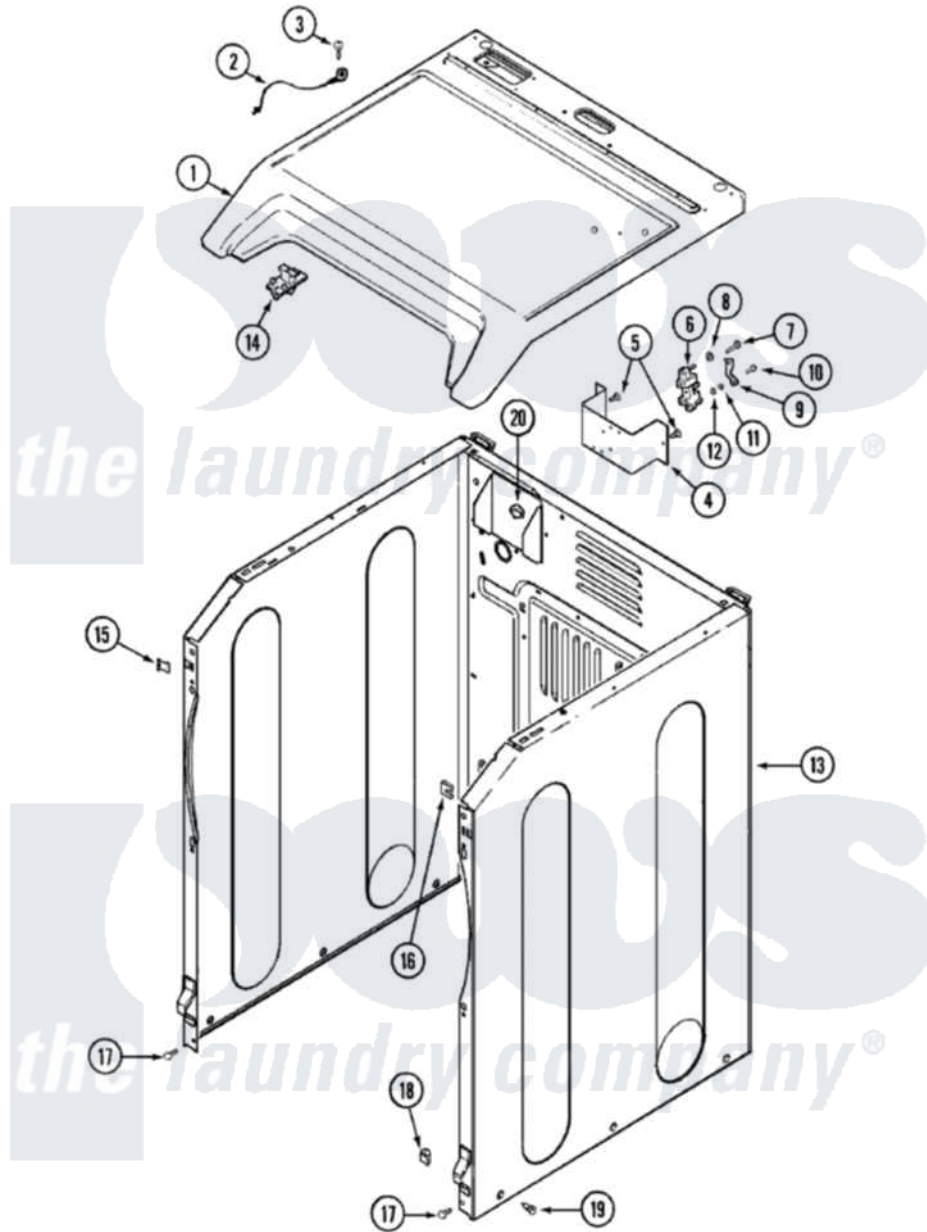

Maytag MDG3050AEW 01 - CABINET-FRONT

Maytag Residential Maytag MDG3050AEW Dryer Parts Parts Diagram 01 - CABINET-FRONT
 Click on the part number to view part

Item	Original Part Number	Replaced By	Status	Part Description
1	22003639			Cabinet Assembly
"	33001865			Cover, Top
"	33002627			Cover, Top
4	33001826		Not Available	BRACKET, TERMINAL BLOCK---NA
5	33002190			SCrew, C BraCe, BraCket, Cabinet
10	33002137	W10296816		Screw
"	313363		Not Available	WASHER
13	22001995			Screw Note: Screw, Tumbler Front And Shroud
"	22002245	22003639		Cabinet Assembly
"	22002548	22003639		Cabinet Assembly
"	22003367	22004095		Hinge, Plastic
"	22003582		Not Available	CABINET, ASSY. (WHT-AS PK)
"	33002255			Seal, Cabinet
"	33002256			Seal, Cabinet

14	33001872	33002891	Pin, Locator
15	22002049		Clip Note: Clip, Front Panel
16	213280	204439	Screw And Fstner Assembly
17	33002190		SCrew, C BraCe, BraCket, Cabinet
18	22003298		Retainer, Wire
19	213007		Xfor Cabinet See Cabinet, Back
"	22003409	213007	Xfor Cabinet See Cabinet, Back
20	22003298		Retainer, Wire