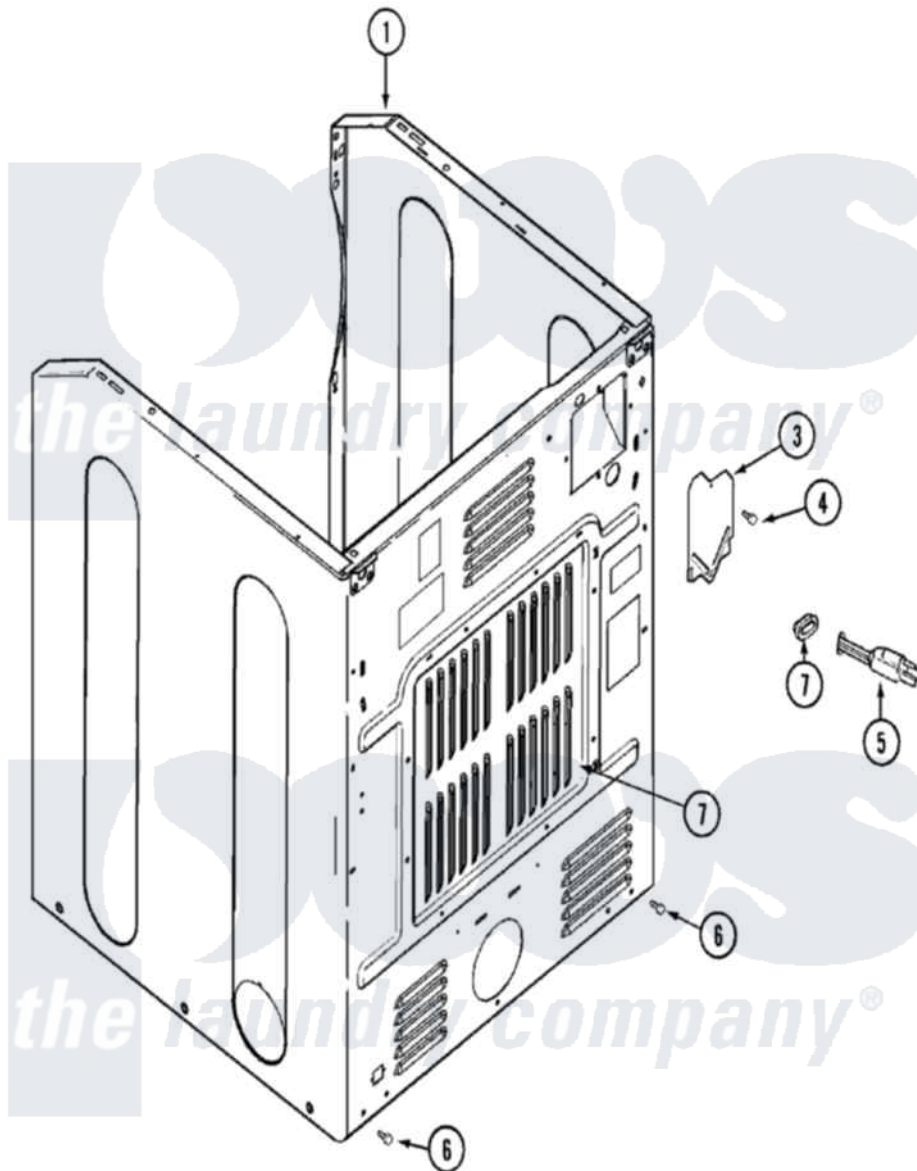

Maytag MDG3050AEW 02 - CABINET-REAR

Maytag Residential Maytag MDG3050AEW Dryer Parts Parts Diagram 02 - CABINET-REAR
 Click on the part number to view part

Item	Original Part Number	Replaced By	Status	Part Description
1	33002256			Seal, Cabinet
"	33002255			Seal, Cabinet
"	22003639			Cabinet Assembly
"	22003582		Not Available	CABINET, ASSY. (WHT-AS PK)
"	22002548	22003639		Cabinet Assembly
"	22002245	22003639		Cabinet Assembly
2	33001795			Cover, Terminal Block
3	33002190			SCrew, C BraCe, BraCket, Cabinet
4	22002532	216183		Grommet, Cord Export
"	216183			Grommet, Cord Export
5	308966		Not Available	CORD, POWER (EXPORT)
6	33002190			SCrew, C BraCe, BraCket, Cabinet
7	22002092			Panel, Access
"	22001996	3370225		Screw