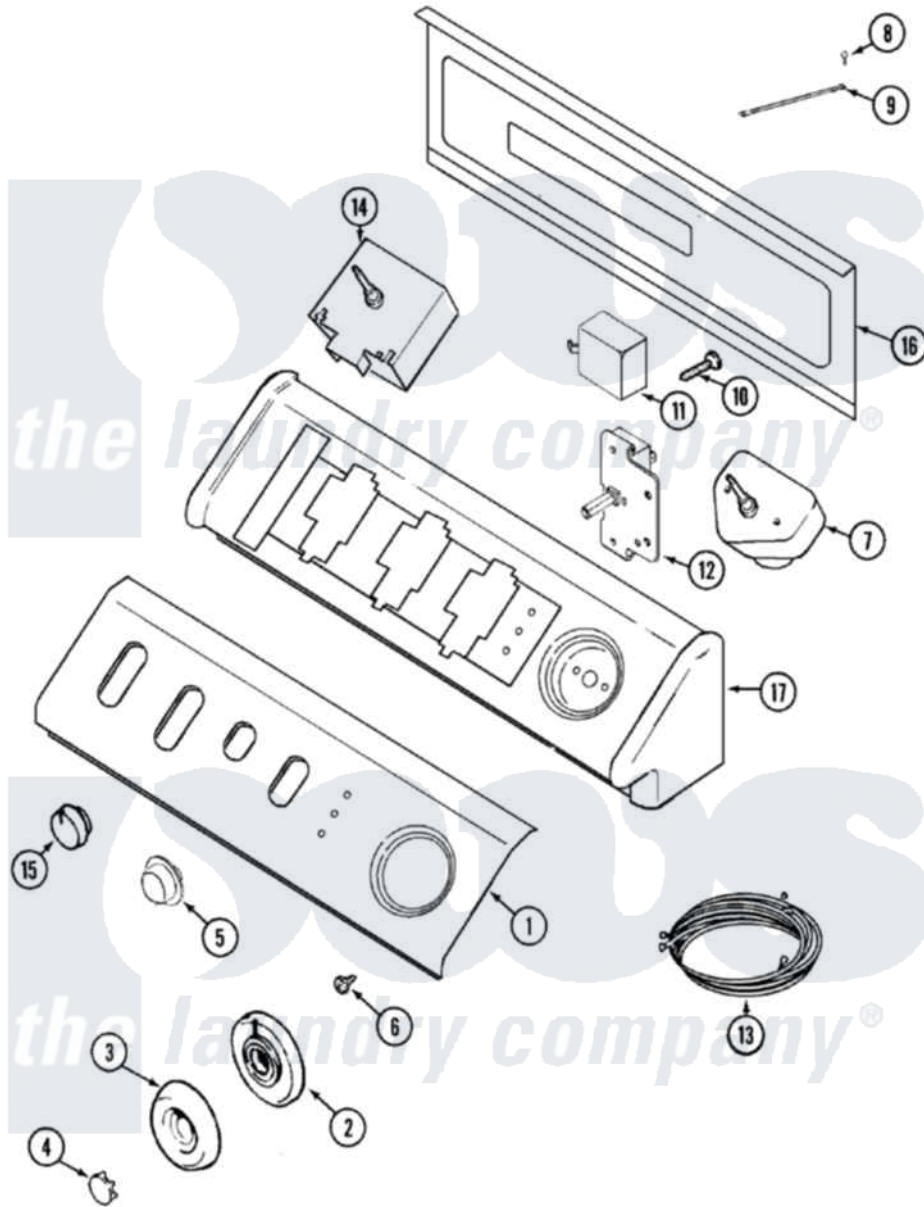

# Maytag MDG3050AEW 03 - CONTROL PANEL

Maytag [Residential Maytag MDG3050AEW Dryer Parts](#) Parts Diagram 03 - CONTROL PANEL  
 Click on the part number to view part

Item	Original Part Number	Replaced By	Status	Part Description
1	Y22002339	<a href="#">8534058</a>		Screw
"	33001942		Not Available	PANEL, CONTROL (WHT)
"	33002322	<a href="#">33002670</a>		Control Panel, Facia
2	<a href="#">33001621</a>			Skirt, Timer Dial
3	<a href="#">22001659</a>			Timer Knob - Grey
4	<a href="#">22001664</a>			Timer Knob Insert/Cap
5	33001619	<a href="#">37001071</a>		Button, Push-To-Start
6	33001690	<a href="#">90767</a>		Screw, 8A X 3/8 HeX Washer Head Tapping
7	<a href="#">33001636</a>			Timer
8	210186	<a href="#">3370225</a>		Screw
9	33001859		Not Available	WIRE, GROUND
10	33001860	<a href="#">W10116760</a>		Screw
11	<a href="#">33002252</a>			Buzzer
12	33002251	<a href="#">33001618</a>		Switch- PU
13	<a href="#">33001944</a>			Wire Harness, Main
14	<a href="#">33001638</a>			Switch, Temperature

15	<a href="#">22001942</a>		Washer, Sealing
"	33002257	<a href="#">22001663</a>	Knob, Selector Switch
16	<a href="#">33002253</a>		Back, Console Panel
"	216423	<a href="#">3370225</a>	Screw
17	33002105	Not Available	CONSOLE (WHT)
18	33002254	Not Available	MANUAL, USE & CARE