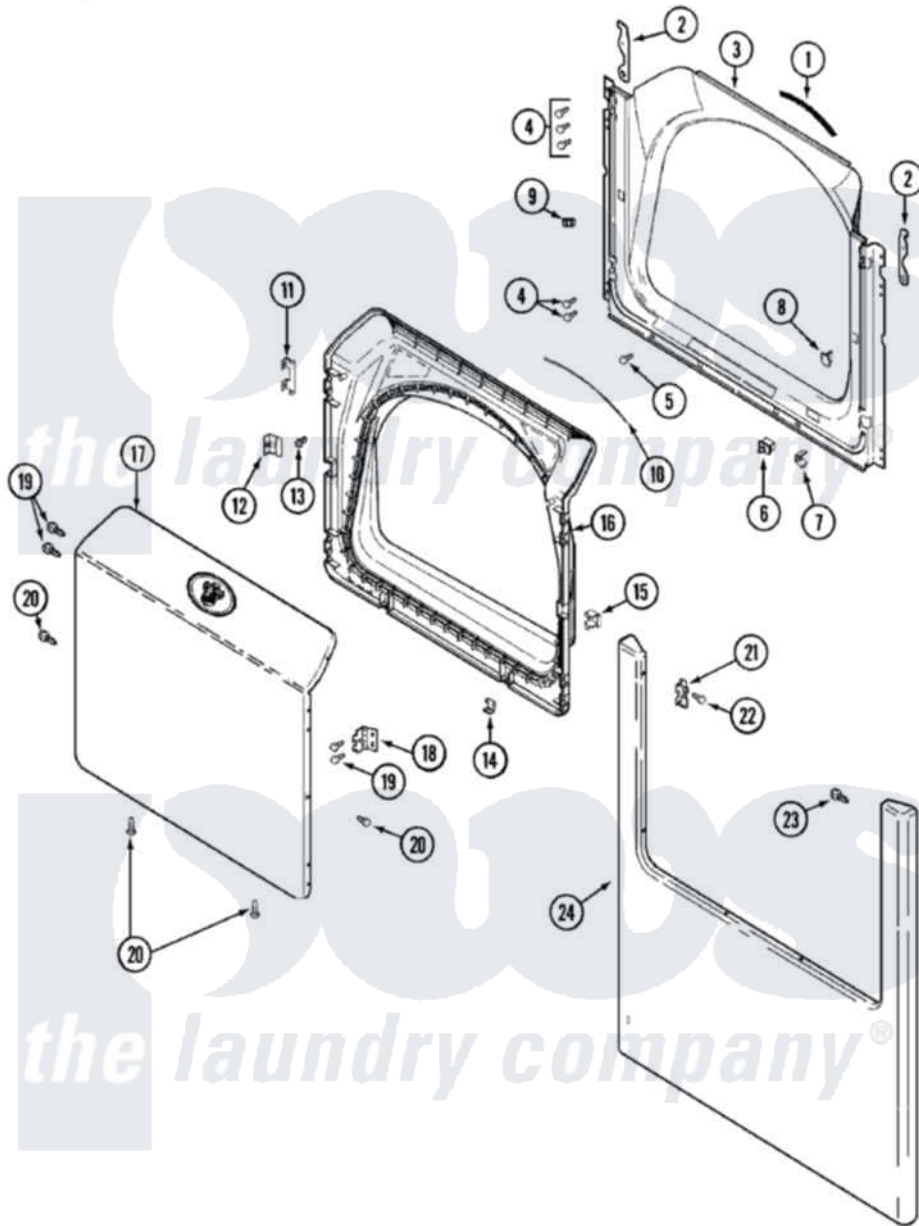

Maytag MDG3050AEW 04 - DOOR

Maytag Residential Maytag MDG3050AEW Dryer Parts Parts Diagram 04 - DOOR
 Click on the part number to view part

Item	Original Part Number	Replaced By	Status	Part Description
1	33001767			Seal, Shroud
2	22002033	33002597		Hook, Security
3	33002116		Not Available	LABEL, SAFTEY
"	33001778			Shroud
4	22001995			Screw Note: Screw, Tumbler Front And Shroud
5	33001768			Screw, Shroud Note: Screw, Shroud And Outlet Duct
6	33002239			Switch, Door
7	33001760			Bracket, Hinge
8	33001174	LA-1003		Door Catch Kit
9	33001791	306436		Door Latch Kit--W
"	Y304578	LA-1003		Door Catch Kit
10	33002094			Seal, Door
11	22002038			Clip, Door
12	33001793			Bracket, Strike
13	33001761			Strike, Door

14	22002039		Clip, Door
15	33001763		Plug, Inner Door
16	22002063		Screw No.8-18AB Wafer Head
"	22002039		Clip, Door
"	33001750		Door, Inner/ W Seal
17	22002260		Panel, Door
"	22001817		Sheet, Sound Damper
"	33001893	Not Available	LABEL, OPEN DOOR (DRYER)
18	33001759		Hinge, Door
19	22002062	98006631	Screw
20	22002063		Screw No.8-18AB Wafer Head
21	33001764		Cover, Hinge Hole
22	33001787		Screw, Hinge Note: Screw, Hinge Hole Cover
23	22002012		Screw, Hinge Note: Screw, Hinge Bracket
24	22002241	22002836	Panel, Front