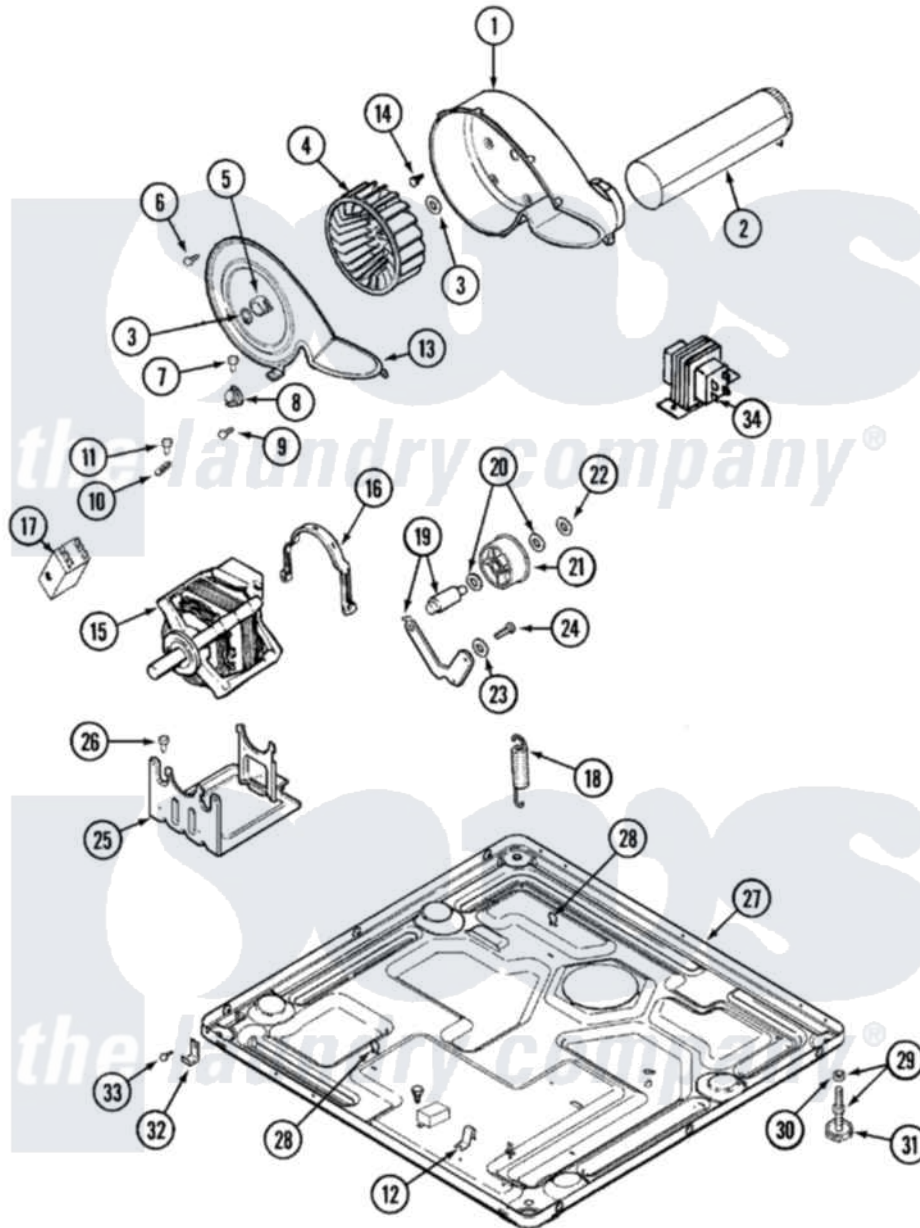

# Maytag MDG3050AEW 06 - MOTOR DRIVE

Maytag Residential Maytag MDG3050AEW Dryer Parts Parts Diagram 06 - MOTOR DRIVE  
 Click on the part number to view part

Item	Original Part Number	Replaced By	Status	Part Description
1	<a href="#">33001789</a>			Housing, Blower
2	<a href="#">33001800</a>			Duct Assembly, Exhaust
"	<a href="#">33002190</a>			SCrew, C BraCe, BraCket, Cabinet
3	410233	<a href="#">9703438</a>		Ring-Retrn
4	<a href="#">33001790</a>			Wheel, Blower
5	<a href="#">312967</a>			Clamp, Blower Housing
6	33001855	<a href="#">33002917</a>		Screw, No.10-16
7	<a href="#">33002190</a>			SCrew, C BraCe, BraCket, Cabinet
8	<a href="#">307249</a>			Thermostat, Multi-Temp
9	22001996	<a href="#">3370225</a>		Screw
10	<a href="#">33001762</a>			Fuse, Thermal
11	22001996	<a href="#">3370225</a>		Screw
12	<a href="#">22002244</a>			Clip, Grounding
13	<a href="#">33001873</a>			Cover, Blower Housing----NA
14	314818	<a href="#">1163839</a>		Screw