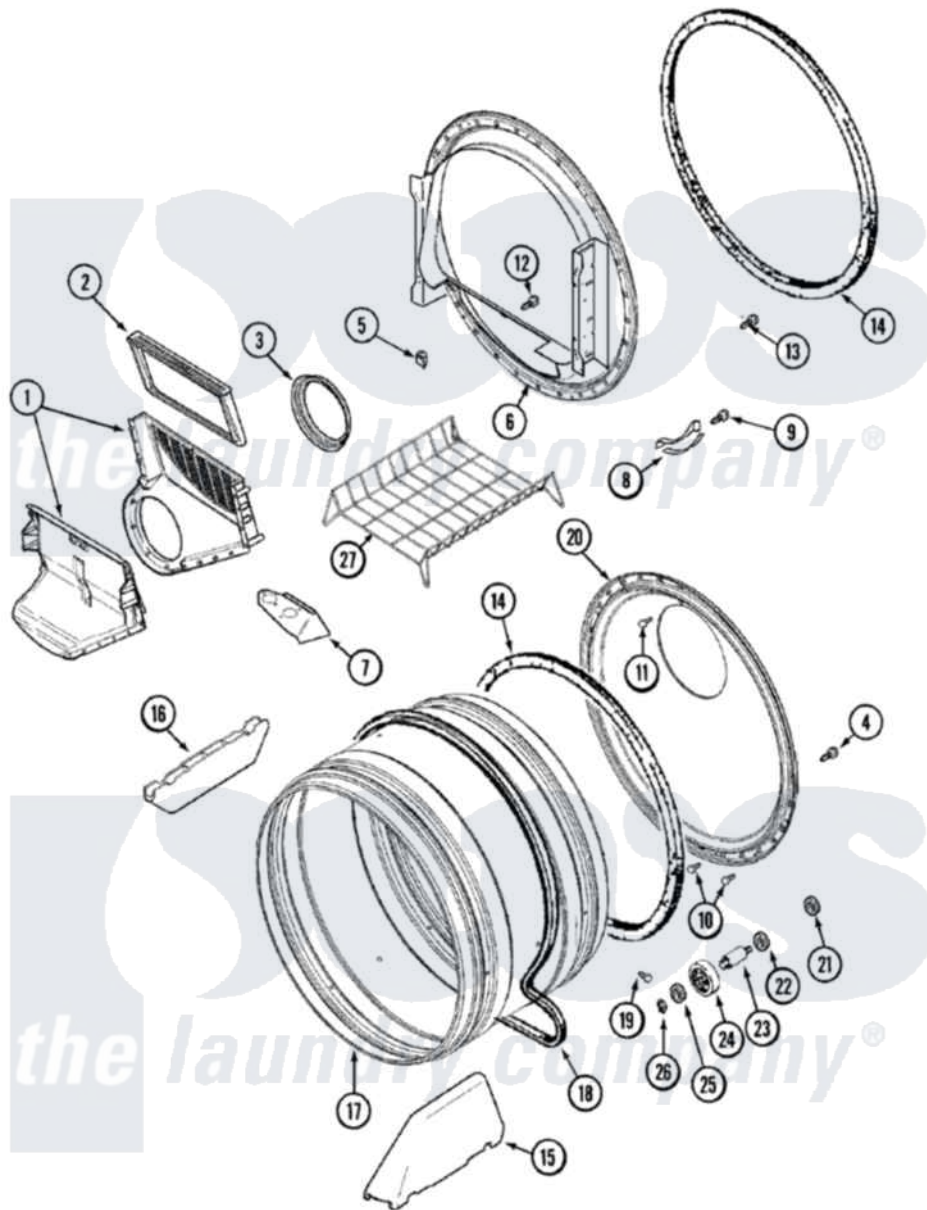

# Maytag MDG3050AEW 07 - TUMBLER

Maytag Residential Maytag MDG3050AEW Dryer Parts Parts Diagram 07 - TUMBLER  
 Click on the part number to view part

Item	Original Part Number	Replaced By	Status	Part Description
1	<a href="#">33001799</a>			Outlet Duct Assembly Note: Outlet Duct Assembly
2	<a href="#">33001808</a>			Filter, Lint
3	33001758	<a href="#">33002560</a>		Seal, Blower
4	<a href="#">33002190</a>			SCrew, C BraCe, BraCket, Cabinet
5	<a href="#">22003298</a>			Retainer, Wire
6	<a href="#">33001802</a>			Front, Tumbler
8	<a href="#">306508</a>			Tumbler Bearing Kit ---W
9	<a href="#">210720</a>			Rivet, Bearing To Tumbler Frnt
10	22001996	<a href="#">3370225</a>		Screw
11	<a href="#">210932</a>			Screw, No.8 X 9/16 Ctsk Note: Screw, Inlet Duct
12	312311	<a href="#">312311MAY</a>		Screw
13	33001855	<a href="#">33002917</a>		Screw, No.10-16
14	<a href="#">33001807</a>			Seal, Tumbler
15	33001756	<a href="#">33002032</a>		Baffle

16	<a href="#">33001755</a>		Baffle
17	<a href="#">33001889</a>		Tumbler
18	33001777	<a href="#">33002535</a>	V-Belt
19	33001788	<a href="#">33002973</a>	Screw, No.9-15 X 1.00 Hx WS
20	<a href="#">33001801</a>		Back, Tumbler
21	<a href="#">33001443</a>		Nut, Hex
22	Y313347	<a href="#">312535</a>	Washer, Vault Mounting Brk.
23	Y312948	<a href="#">6-3129480</a>	Shaft- Tumbler
24	Y303373	<a href="#">12001541</a>	Drum Roller/Washer Assembly--W
25	<a href="#">312535</a>		Washer, Vault Mounting Brk.
26	410233	<a href="#">9703438</a>	Ring-Retrn