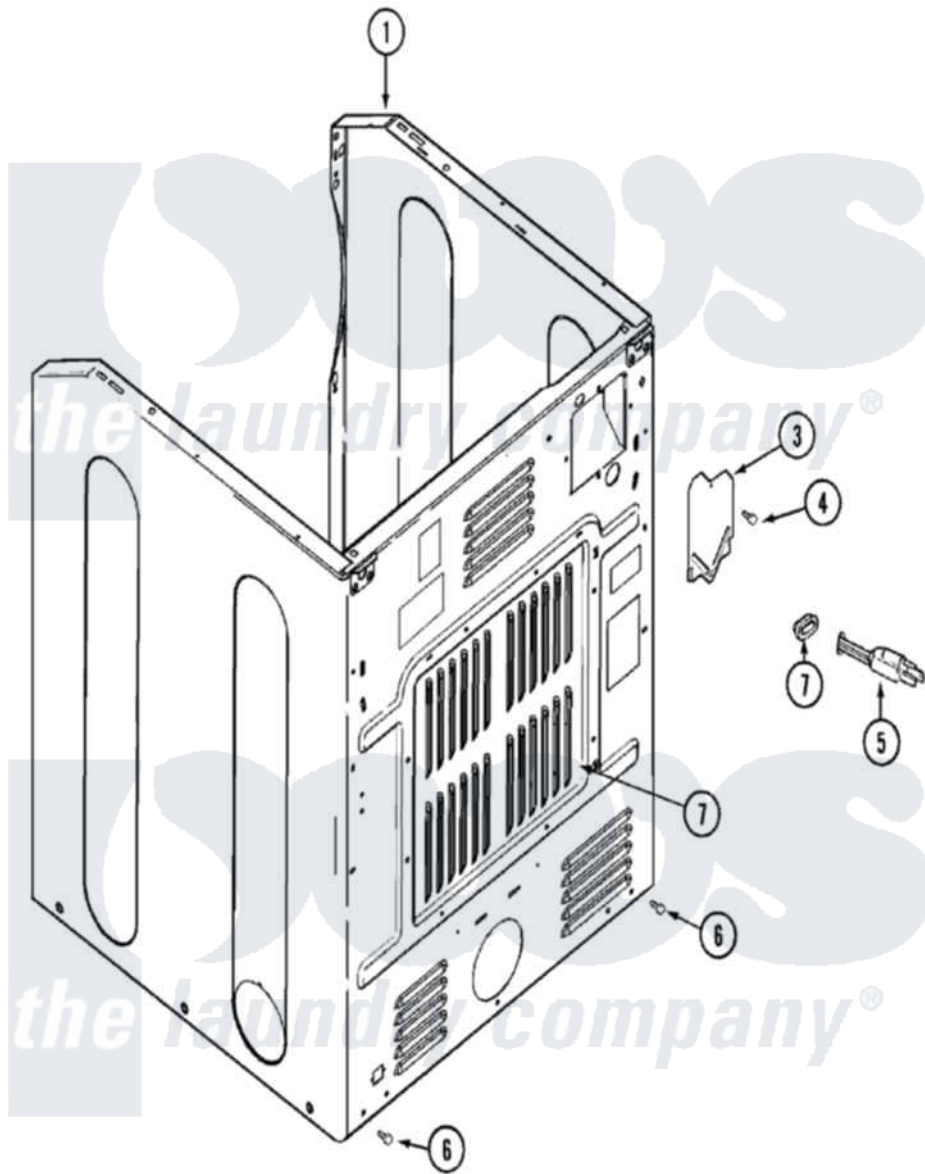

Maytag MDG3050AGW 02 - CABINET-REAR

Maytag Residential Maytag MDG3050AGW Dryer Parts Parts Diagram 02 - CABINET-REAR
 Click on the part number to view part

Item	Original Part Number	Replaced By	Status	Part Description
1	33002256			Seal, Cabinet
"	33002255			Seal, Cabinet
"	22003639			Cabinet Assembly
"	22003582		Not Available	CABINET, ASSY. (WHT-AS PK)
"	22002548	22003639		Cabinet Assembly
"	22002245	22003639		Cabinet Assembly
2	33001795			Cover, Terminal Block
3	33002190			SCrew, C BraCe, BraCket, Cabinet
4	22002532	216183		Grommet, Cord Export
5	207806		Not Available	CORD, POWER
6	33002190			SCrew, C BraCe, BraCket, Cabinet
7	22002092			Panel, Access
"	22001996	3370225		Screw
8	Y310376			Clip, Door Switch Harness