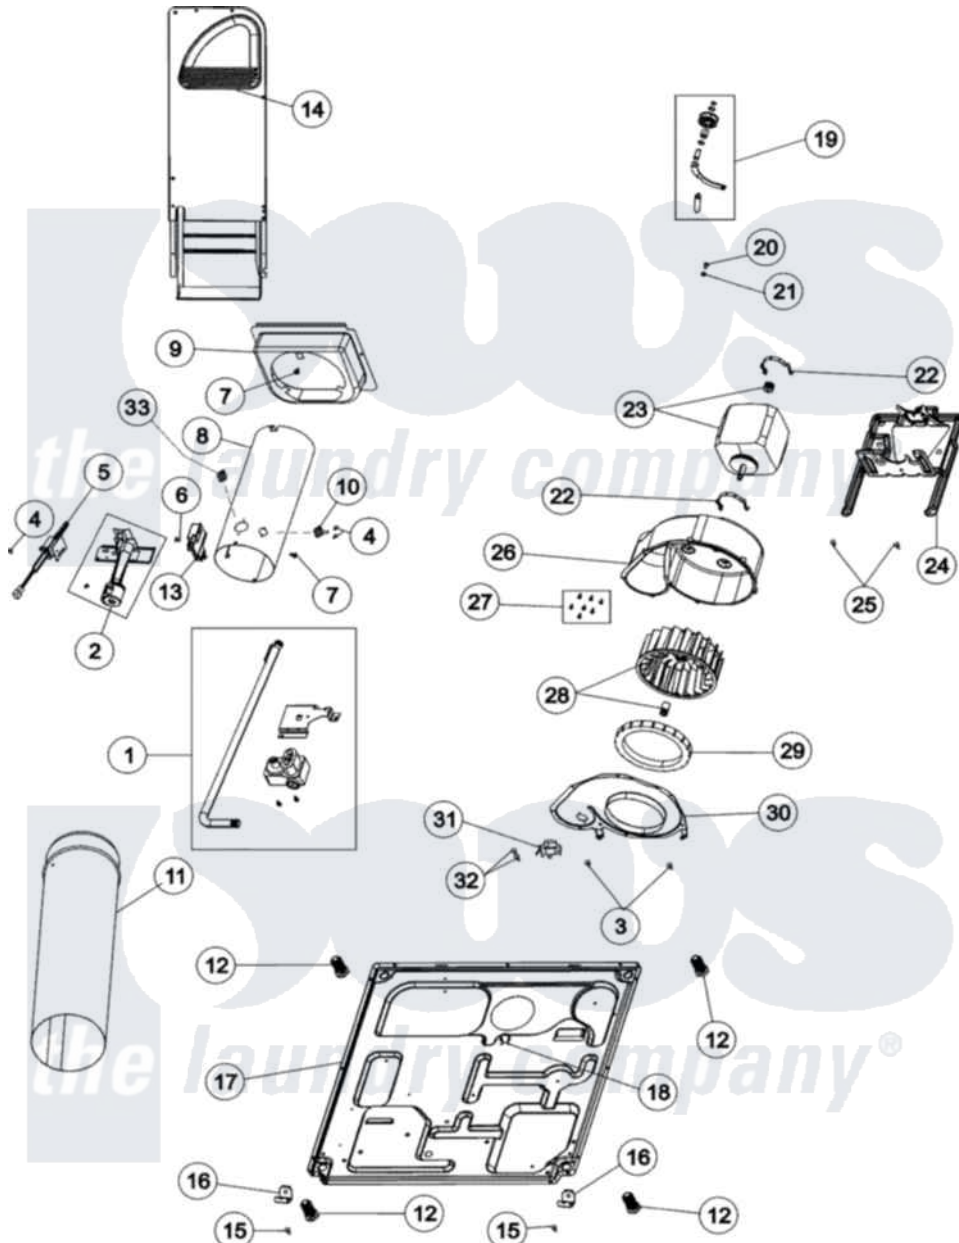

Maytag MDG308DAWW 01 - BASE, HEATING & MOTOR

Maytag Residential Maytag MDG308DAWW Dryer Parts Parts Diagram 01 - BASE, HEATING & MOTOR
 Click on the part number to view part

Item	Original Part Number	Replaced By	Status	Part Description
1	37001127			Valve And Pipe Assembly
2	649P3	LPK1		LP Gas Con
"	Y56234	37001304		Burner Ign
"	650P3			Kit, Gas Burner Conversion
3	503688			Screw, 10B-16 X .34 I
4	56692	8281196		Screw
5	40069801	37001308		Ignitor
6	23222	3177991		Screw
7	503688			Screw, 10B-16 X .34 I
8	37001041	37001303		Duct- Comb
9	500122	510101		Shroud Heat Duct
10	Y61886			Thermostat, Limit-Blk
11	505518			Duct, Exhaust
12	Y500101			Leg, Leveling
13	Y56231	338906		Radiant, Sensor
14	503605			Assembly, Heater Duct

15	27001200		Screw
16	37001145		Clip, Front Panel
17	37001156		Dryer Base
18	504034		Clip, Wire
19	37001287		Assembly, Idler Lever/Shaft/Pulley
20	500824		Screw, 1/4-20 Unc Hex
21	27001225		Nut, Jam Mid Lock 1/4-20
22	Y58047	660658	Clamp, Motor Mounting 343481 685441
23	40048501	2200376	Motor
24	503613		Mount, Motor
25	27001200		Screw
26	56020		Housing, Blower
27	31260		Screw, No.8 X 3/8 Ind H
28	56000	510139P	Assembly Blower Fan Package
29	37001119		Seal, Blower Housing
30	500078	511969P	Kit Blower Housing And Cover
31	37001136		Thermostat, Cycling 146F
32	501086	90767	Screw, 8A X 3/8 HeX Washer Head Tapping
33	40113801		Fuse, Thermal