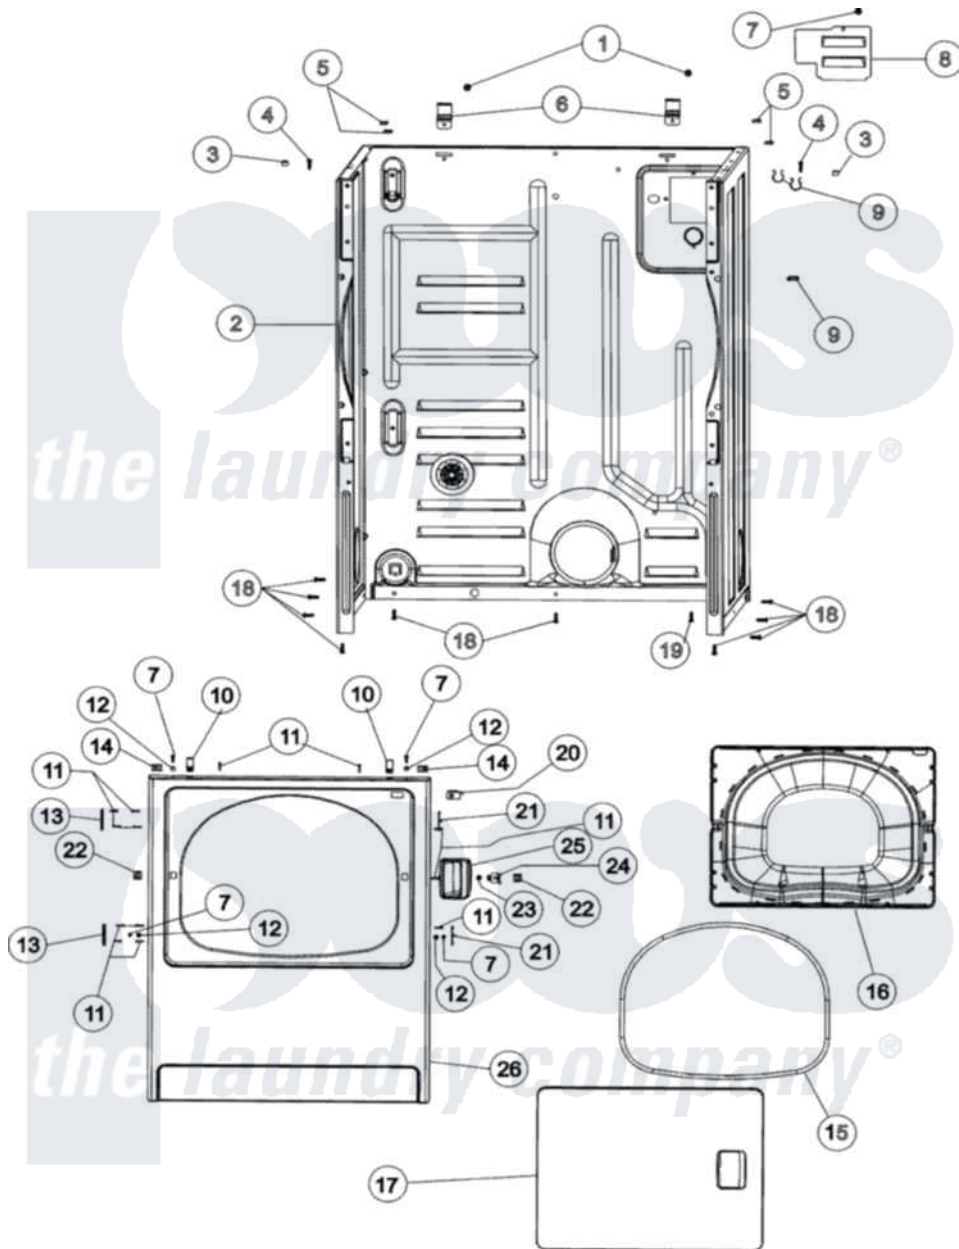

Maytag MDG308DAWW 02 - CABINET & FRONT PANEL

Maytag Residential Maytag MDG308DAWW Dryer Parts Parts Diagram 02 - CABINET & FRONT PANEL
 Click on the part number to view part

Item	Original Part Number	Replaced By	Status	Part Description
1	503688			Screw, 10B-16 X .34 I
2	37001284			Cabinet As Pack
3	505187			Locator, Panel
4	32671	Y014874		Screw, Idler Arm And Sleeve
5	Y56128			Pad, Bumper
6	500003			Hinge, Top
7	32671	Y014874		Screw, Idler Arm And Sleeve
8	503293			Plate, Access Cover
9	504034			Clip, Wire
10	25-7220			Clip, Cabinet Top
11	37001030			Screw, No.8ab-16 x 3/4 Fh
12	505187			Locator, Panel
13	Y503676			Hinge, Door And Top
14	213280	204439		Screw And Fstner Assembly
15	504005	511056		Seal Front Panel
16	37001028			Seal And Liner, Assembly

17	37001029		Door, Dryer
18	27001200		Screw
19	20530		Screw, 10-24 x 3/8 Hex
20	Y504570	W10169313	Switch-Dor
21	503126		Plug, Hinge Hole
22	54660	LA-1003	Door Catch Kit
23	500039	510181	Strike Doormetal
24	40116201		Bracket, Door Strike
25	33001241		Handle, Door
26	37001154		Front Panel - White