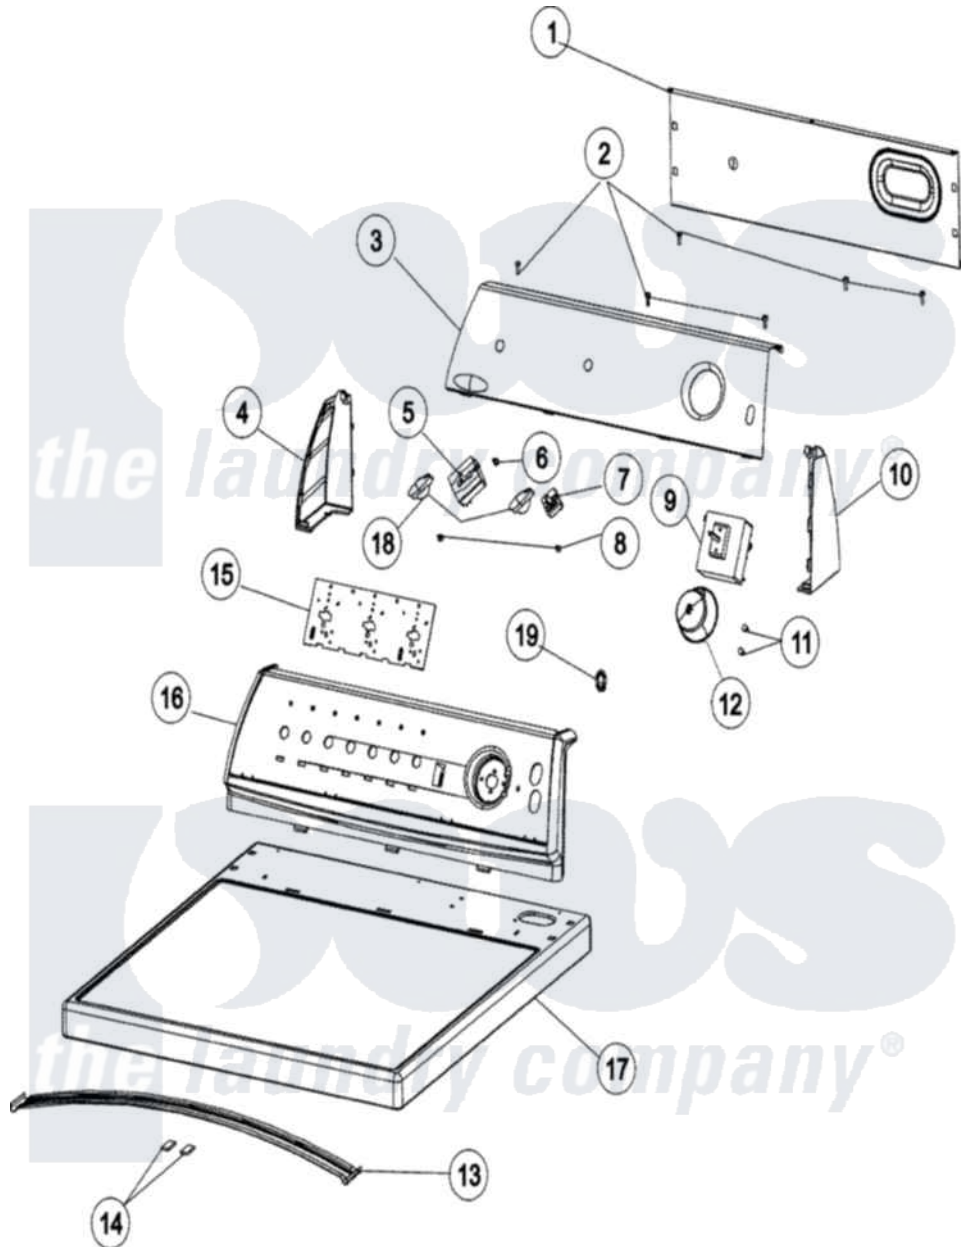

# Maytag MDG308DAWW 03 - CONTROL PANEL & TOP

Maytag Residential Maytag MDG308DAWW Dryer Parts Parts Diagram 03 - CONTROL PANEL & TOP  
 Click on the part number to view part

Item	Original Part Number	Replaced By	Status	Part Description
1	<a href="#">37001233</a>			Shield, Backguard
2	<a href="#">21002224</a>			Screw
3	<a href="#">37001211</a>			Facia
4	<a href="#">21001519</a>			Endcap
5	<a href="#">37001164</a>			Switch, Temp - 3 Position
6	501086	<a href="#">90767</a>		Screw, 8A X 3/8 HeX Washer Head Tapping
7	<a href="#">31001190</a>			Switch, Two Position Rotary
8	<a href="#">31260</a>			Screw, No.8 X 3/8 Ind H
9	<a href="#">37001251</a>			Timer - Dryer
10	<a href="#">21001523</a>			Endcap
11	37001031	<a href="#">3370225</a>		Screw
12	<a href="#">31001567</a>			Knob/Skirt, Timer
13	500121	<a href="#">510189</a>		Pad Felt
14	56486		Not Available	BRACE, TOP
15	<a href="#">21001603</a>			Shield, Control
16	<a href="#">21001965</a>			Frame, Control Panel, Support

17	37001232	<a href="#">37001283</a>	Top As Pack
18	<a href="#">21002070</a>		Knob, Selector
19	<a href="#">21002080</a>		Switch, Rocker
20	<a href="#">53-1639</a>		Buzzer Assembly