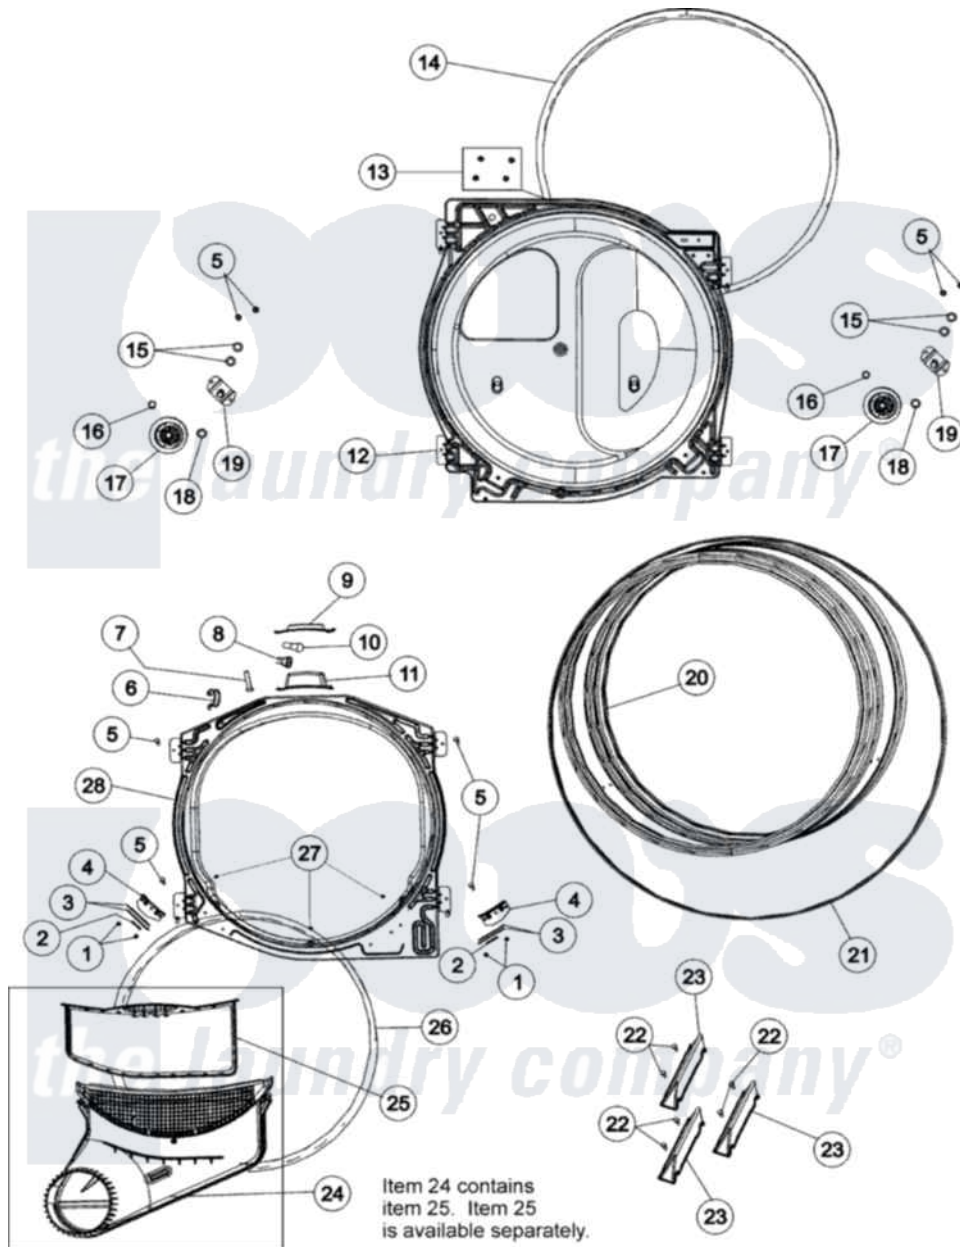

Maytag MDG308DAWW 05 - TUMBLER

Maytag [Residential Maytag MDG308DAWW Dryer Parts](#) Parts Diagram 05 - TUMBLER
 Click on the part number to view part

Item	Original Part Number	Replaced By	Status	Part Description
1	37001031	3370225		Screw
2	500121	510189		Pad Felt
3	40116501	37001298		Glide- Dry
4	37001036			Bracket, Cylinder Glide
5	503661	27001200		Screw
6	504034			Clip, Wire
7	505295			Screw, No.8ab-16 x 3/4 PH
8	504458	Y504452		Light Assembly
9	40094301			Lens, Light
10	Y60954	67001316		Bulb, Light
11	503622	Y504452		Light Assembly
12	504801W	502614WP		Bulkhead, Rear
13	503688			Screw, 10B-16 X .34 I
14	37001132			Seal, Cylinder
15	52549			Washer, 501 ID X3/4 Odx
16	23748			Ring, Retaining

17	37001042		Assembly, Cylinder Roller
18	Y504082		Washer, Wave
19	40113601		Assembly, Roller Brkt
20	504467W	504467WP	Cylinder Assembly
21	40111201		Belt, Cylinder
22	Y62588		Screw, 10BT-12 X 1 Tap
23	37001125	12002559	Baffle Kit
24	37001141		Air Duct Assembly
25	37001142		Filter, Lint
26	37001132		Seal, Cylinder
27	37001030		Screw, No.8ab-16 x 3/4 Fh
28	503616W	503616WP	Assembly, Frt Bulkhead