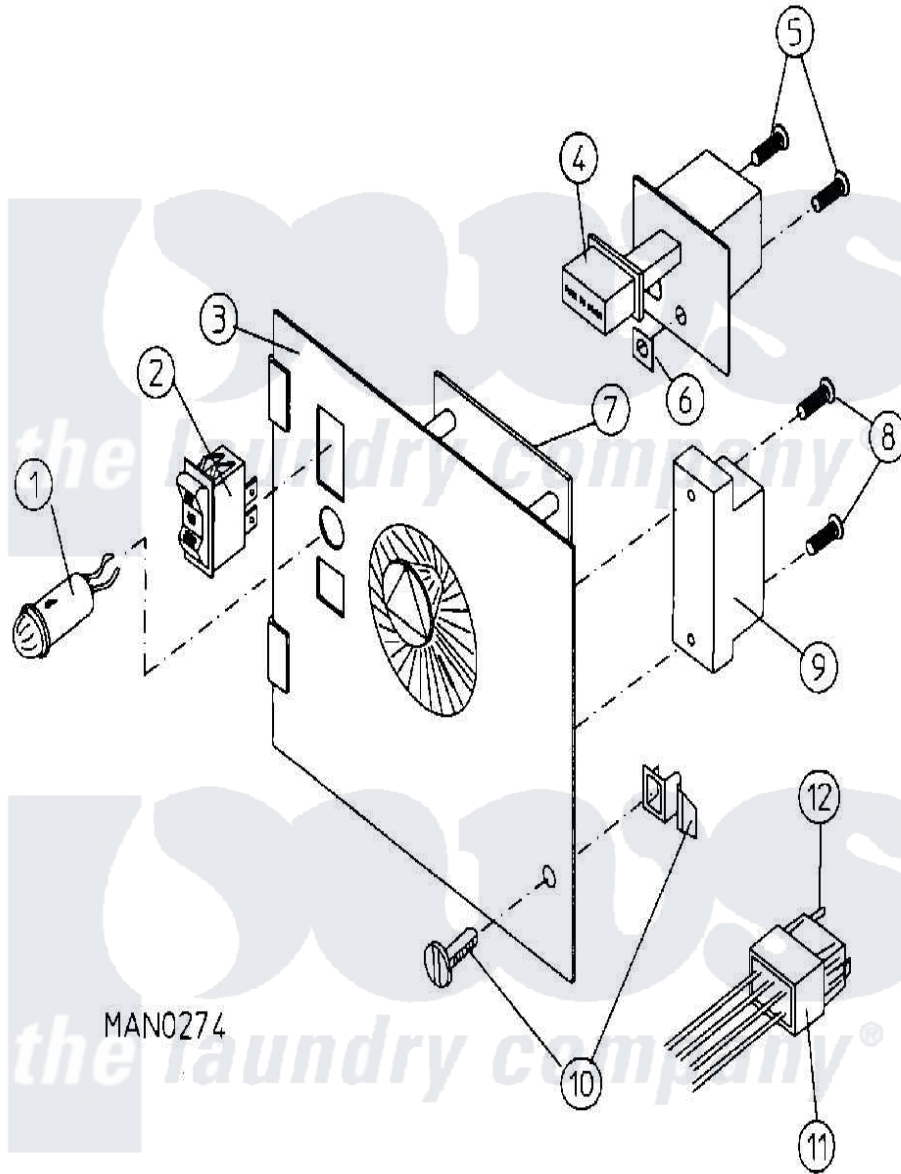

Maytag MDG30MC2AL 01 - CONTROL PANEL ASSEMBLY (MC2)

Maytag Residential Maytag MDG30MC2AL Dryer Parts Parts Diagram 01 - CONTROL PANEL ASSEMBLY (MC2)
 Click on the part number to view part

Item	Original Part Number	Replaced By	Status	Part Description
000	W10124350		Not Available	ORDER PARTS FROM AMERICAN DRYER CORP AT 508-678-9000
001	A123005	W10146718		Red Indica
002	A122400	W10146713		Rocker Swi
003	A800054	W10146959		Meter Cont
"	A824020	824020		Single Met
004	A131917	W10146733		Push-To-St
005	A150207	150207		10-24 X 1
006	A154001	154001		10-24 Spee
007	A125601	125601		.25 12 Per
008	A150303	150303		4 X 3 4 P
009	A120712	120712		12 Pos Blk
010	A882541	882541		Spring Tur
011	A122602	122602		9 Pin Cmnl
012	A122700	122700		MNL Pin S
"	A122801	W10146716		Mate-N-Loc