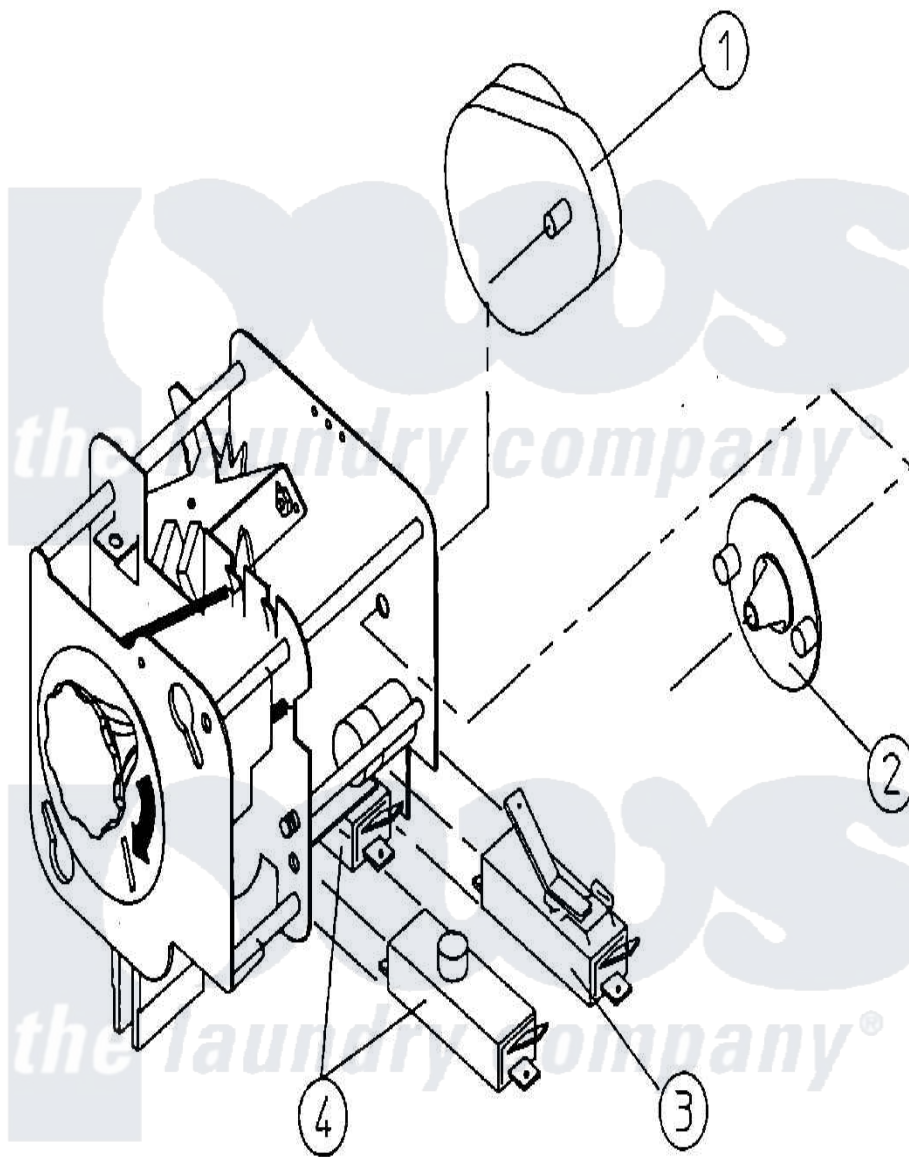

Maytag MDG30MC2AL 02 - COIN METER (MC2)

Maytag Residential Maytag MDG30MC2AL Dryer Parts Parts Diagram 02 - COIN METER (MC2)
 Click on the part number to view part

Item	Original Part Number	Replaced By	Status	Part Description
000	W10124350		Not Available	ORDER PARTS FROM AMERICAN DRYER CORP AT 508-678-9000
001	A125541			60 MIN. 24
002	A122508		Not Available	10-POINT CAM
"	A122510		Not Available	12-POINT CAM
"	A125500			2 POINT CA
"	A125501		Not Available	3-POINT CAM (20 MIN)
"	A125502		Not Available	4-POINT CAM (15 MIN)
"	A125503	W10149161		5 Point CA
"	A125504	W10149160		6 Point CA
"	A125506	W10149159		8 Point CA
"	A125507	W10149158		9 Point CA
003	A125515	W10149156		Pp Meter S
004	A125516	125516		Pp Meter S