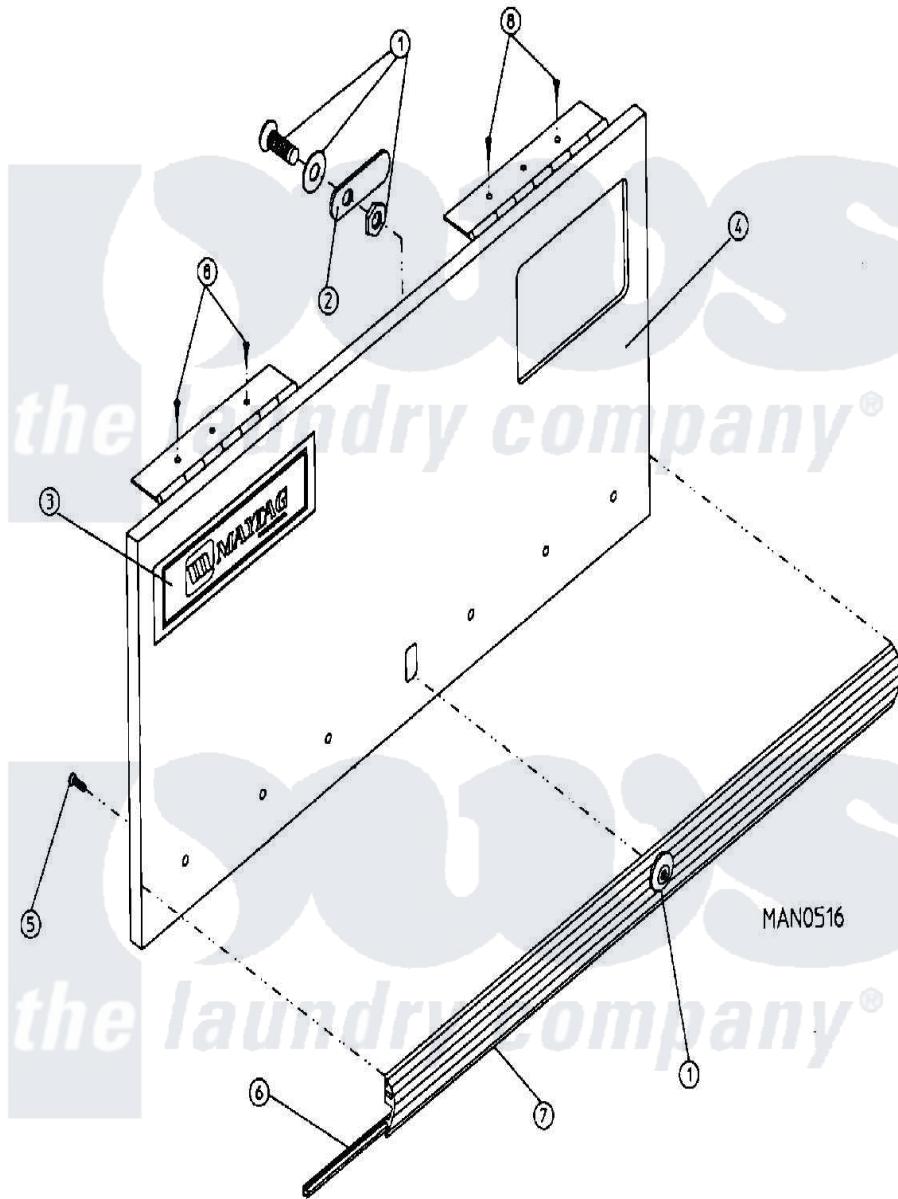

Maytag MDG30MC2AL 04 - CABINET - CONTROL DOOR ASSEMBLY (MC2)

Maytag Residential Maytag MDG30MC2AL Dryer Parts Parts Diagram 04 - CABINET - CONTROL DOOR ASSEMBLY (MC2)

Click on the part number to view part

Item	Original Part Number	Replaced By	Status	Part Description
000	W10124350		Not Available	ORDER PARTS FROM AMERICAN DRYER CORP AT 508-678-9000
001	A160015	160015		7 8 Mk-10
"	A160104	160104		Key For Mk
002	A160016	160016		1 1 4 Str
003	A112343	112343		Maytag Log
"	A870011	W10147884		Logo Doubl
004	A800023	800023		15-30 Hi-S
005	A180200			15 30 TO
006	A102307		Not Available	GASKET, TRIM BUMPER (SOLD IN FEET)
007	A150201	150201		10-32 X 1
008	A150300	5307527001		Switch