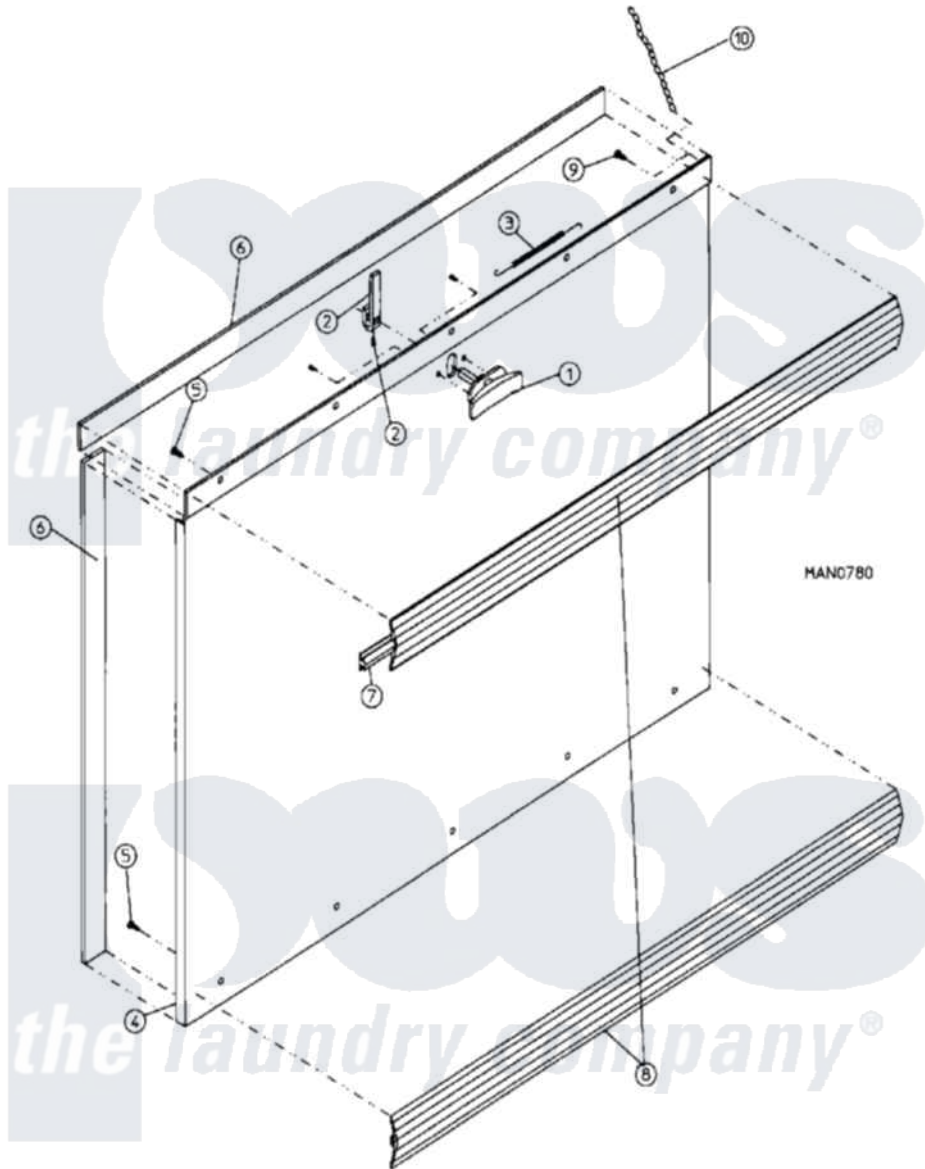

Maytag MDG30MC2AL 06 - CABINET - LINT DOOR ASSEMBLY (MC2)

Maytag Residential Maytag MDG30MC2AL Dryer Parts Parts Diagram 06 - CABINET - LINT DOOR ASSEMBLY (MC2)
 Click on the part number to view part

Item	Original Part Number	Replaced By	Status	Part Description
000	W10124350		Not Available	ORDER PARTS FROM AMERICAN DRYER CORP AT 508-678-9000
001	A160001		Not Available	LOCK ASSEMBLY W/KEY
"	A160103	160103		Key For Ad
"	A160104	160104		Key For Mk
002	A150425	W10146763		12-24 X 3
"	A160008	160008		2 1/2 Str
003	A157000			SPRING-DRO
004	A800216	W10149260		30 Drop L
"	A800233	W10146996		30 Insul.
005	A150201	150201		10-32 X 1
006	A117604	117604		1 8 Thk X
007	A102307		Not Available	GASKET, TRIM BUMPER (SOLD IN FEET)
008	A180202		Not Available	TOP TRIM STRIP W/LOCK HOLE (38-1/4" LENGTH)
009	A150418	150418		Dlh 4 X .1