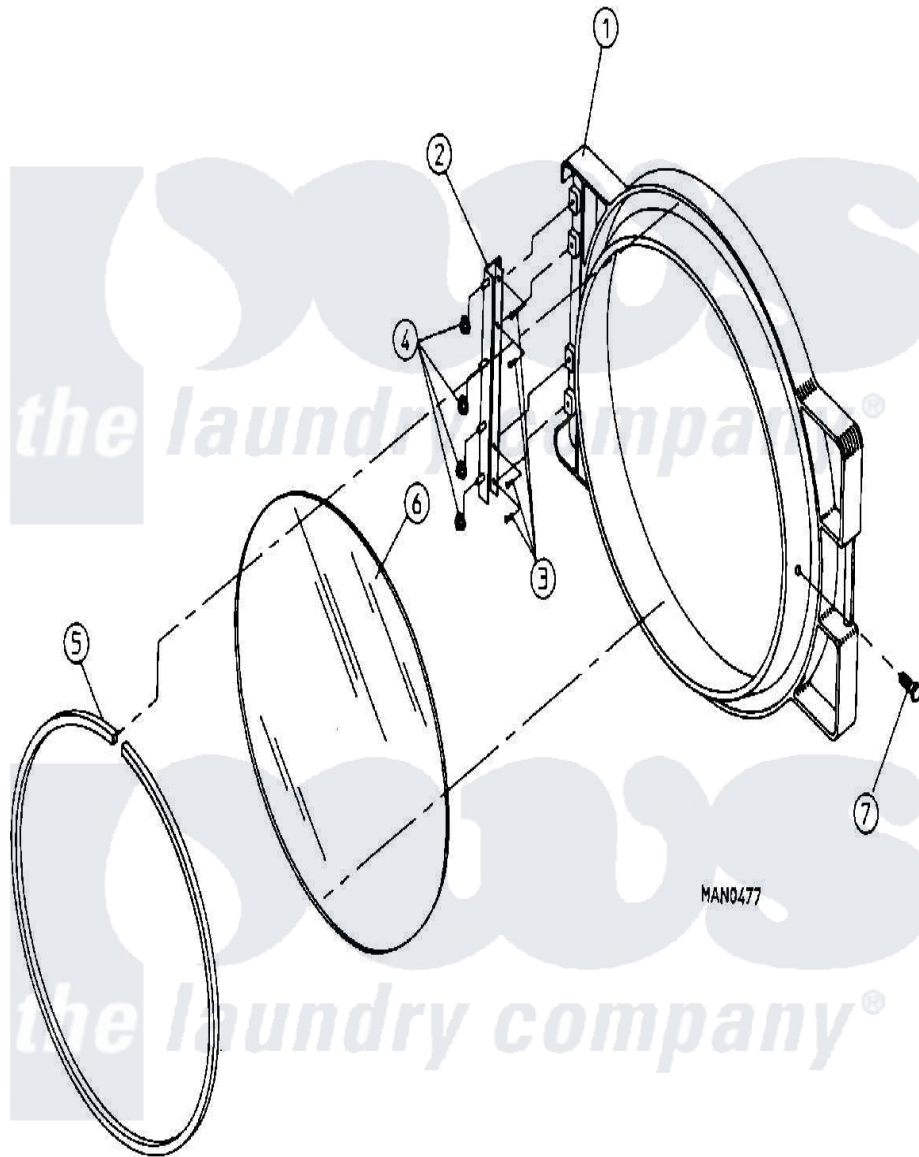

Maytag MDG30MC2AL 07 - DOOR ASSEMBLY (MC2)

Maytag Residential Maytag MDG30MC2AL Dryer Parts Parts Diagram 07 - DOOR ASSEMBLY (MC2)
 Click on the part number to view part

Item	Original Part Number	Replaced By	Status	Part Description
000	W10124350		Not Available	ORDER PARTS FROM AMERICAN DRYER CORP AT 508-678-9000
001	A103062			Hinge Pin
"	A881421			Door Assembly Complete
"	A882963			Door Frame
002	A800448	800448		12 1 2 Ma
003	A150410	MC80MD		Elmntsurf
004	A152014	152014		1 4-20 Ser
005	A102353		Not Available	GASKET, MAIN DOOR (69-1/2")
"	A170725		Not Available	ADHESIVE, MOUNTING (GLASS AND GASKET ADHESIVE)
006	A102210	102210		20 7 16 D
"	A102212	102212		Main Door
"	A170730	170730		10.3 Oz Cl
007	A150431	150431		10x7 16 D