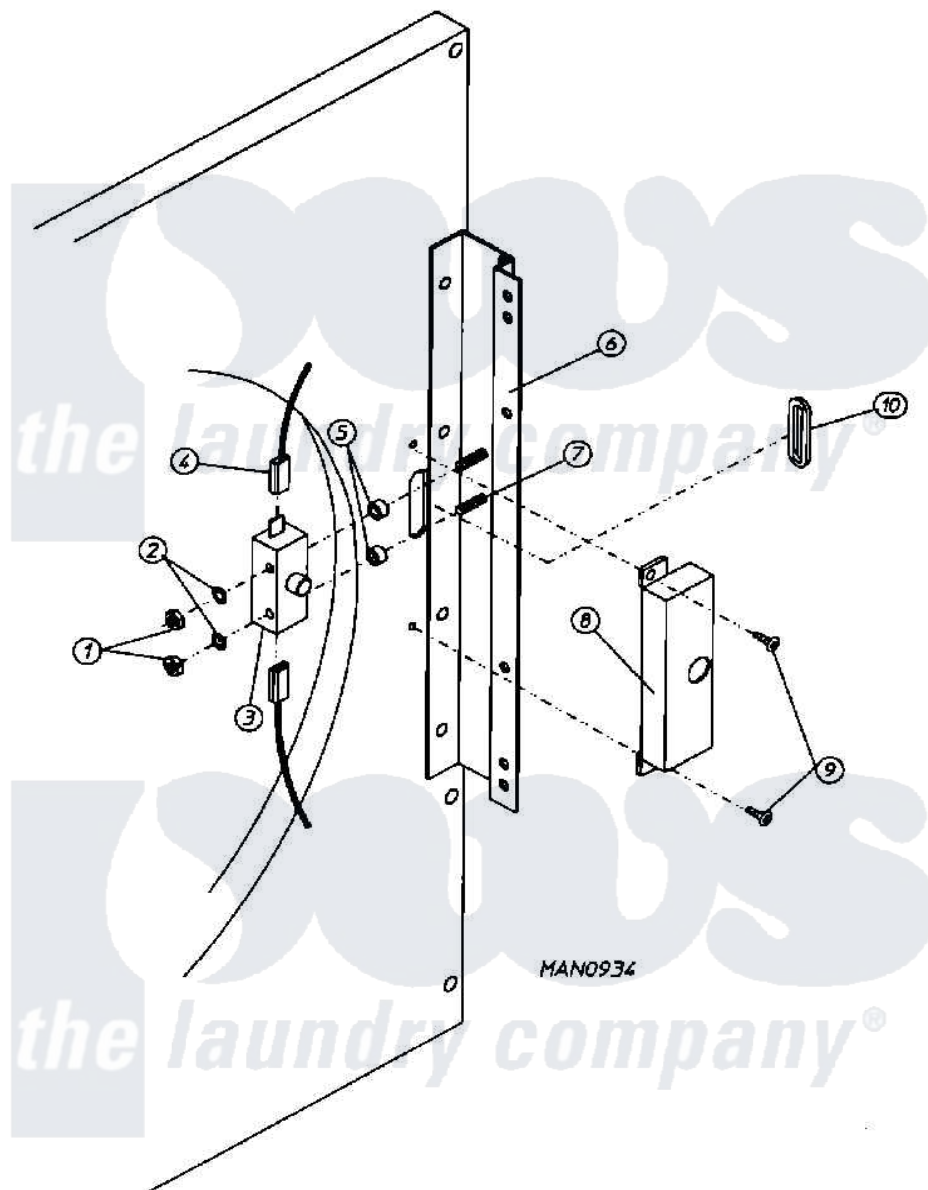

Maytag MDG30MC2AL 08 - MAIN DOOR SWITCH HOUSING (MC2)

Maytag [Residential Maytag MDG30MC2AL Dryer Parts](#) Parts Diagram 08 - MAIN DOOR SWITCH HOUSING (MC2)
 Click on the part number to view part

Item	Original Part Number	Replaced By	Status	Part Description
000	W10124350		Not Available	ORDER PARTS FROM AMERICAN DRYER CORP AT 508-678-9000
001	A152013	152013		6-32 Hex N
002	A153008	153008		6 Split L
003	A137005	W10146741		SDS Door S
004	A121028	121028		1 4 X.032
005	A154281	154281		3 8 Stand
006	A800448	800448		12 1 2 Ma
007	A153565	153565		6-32 X 1 S
008	A313218			MAIN DOOR
009	A150201	150201		10-32 X 1
010	A121405	121405		Rubber Gro