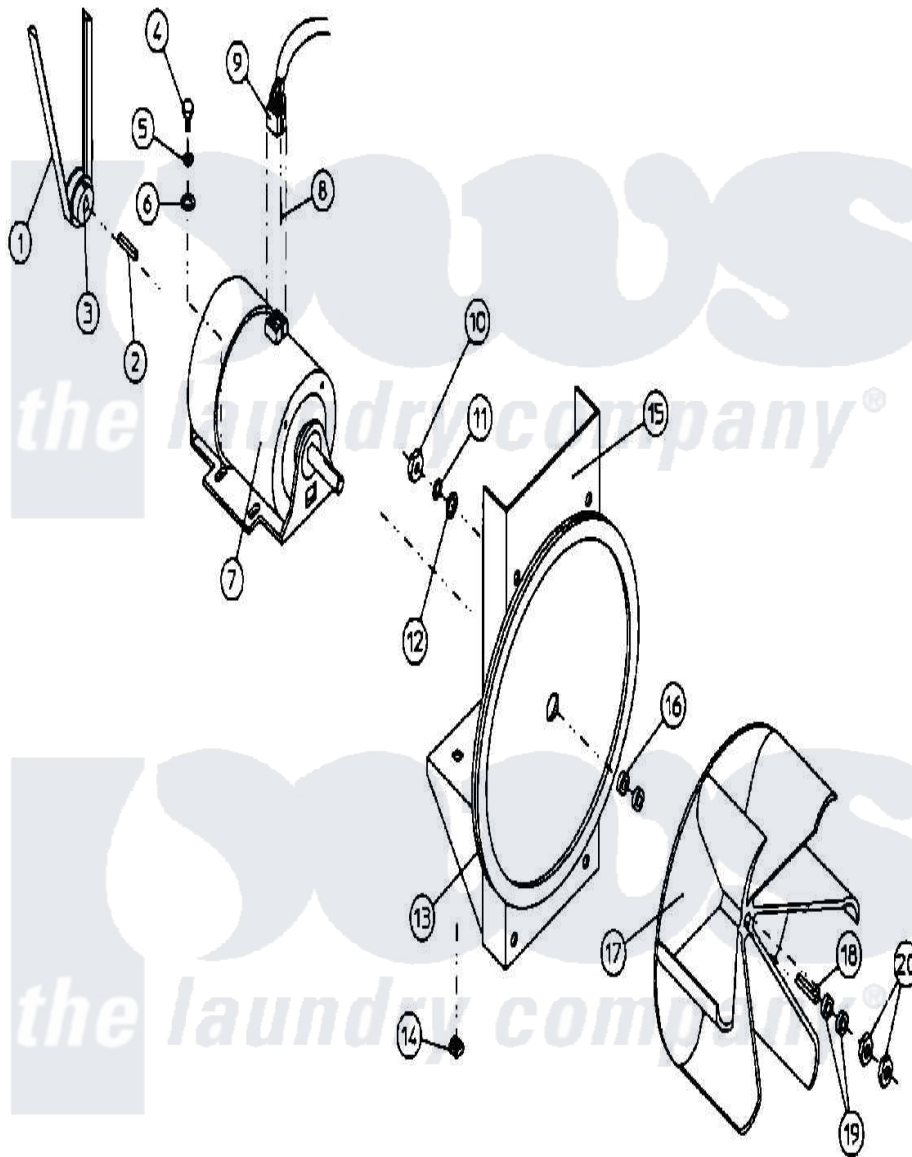

Maytag MDG30MC2AL 09 - MOTOR & MOUNT ASSEMBLY

Maytag Residential Maytag MDG30MC2AL Dryer Parts Parts Diagram 09 - MOTOR & MOUNT ASSEMBLY
 Click on the part number to view part

Item	Original Part Number	Replaced By	Status	Part Description
000	W10124350		Not Available	ORDER PARTS FROM AMERICAN DRYER CORP AT 508-678-9000
001	A100110	W10146556		41500 V be
002	A100701	100701		3 16 X 3
003	A101104	W10146630		2.0 OD X 1
004	A150501	150501		5 16-18 X
005	A153002	8182939		Washer, Lock
006	A153001	153001		5 16 Flat
007	A100065			MOTOR W/PLUG (1/2 HP 100-230V. 60HZ, 10
008	A122701	122701		MNL Socket
"	A122801	W10146716		Mate-N-Loc
009	A137030	137030		8 Pin Cmnl
010	A152004	8182933		Nut, Hex
011	A153002	8182939		Washer, Lock
012	A153001	153001		5 16 Flat

		Not Available	TAPE, NOISE SUPPRESSOR (SOLD IN FEET)
013	A117600		
014	A154000		5 16-18 TI
015	A800908	800908	15 1 2 HP
"	A803938	803938	30 mm 1 2
016	A153050	153050	1 2 X 1 1
017	A100604	W10146628	12 1 2 lm
018	A100702	100702	1 8 X 1 8
019	A153050	153050	1 2 X 1 1
020	A152006	W10146766	1 2-20 LH