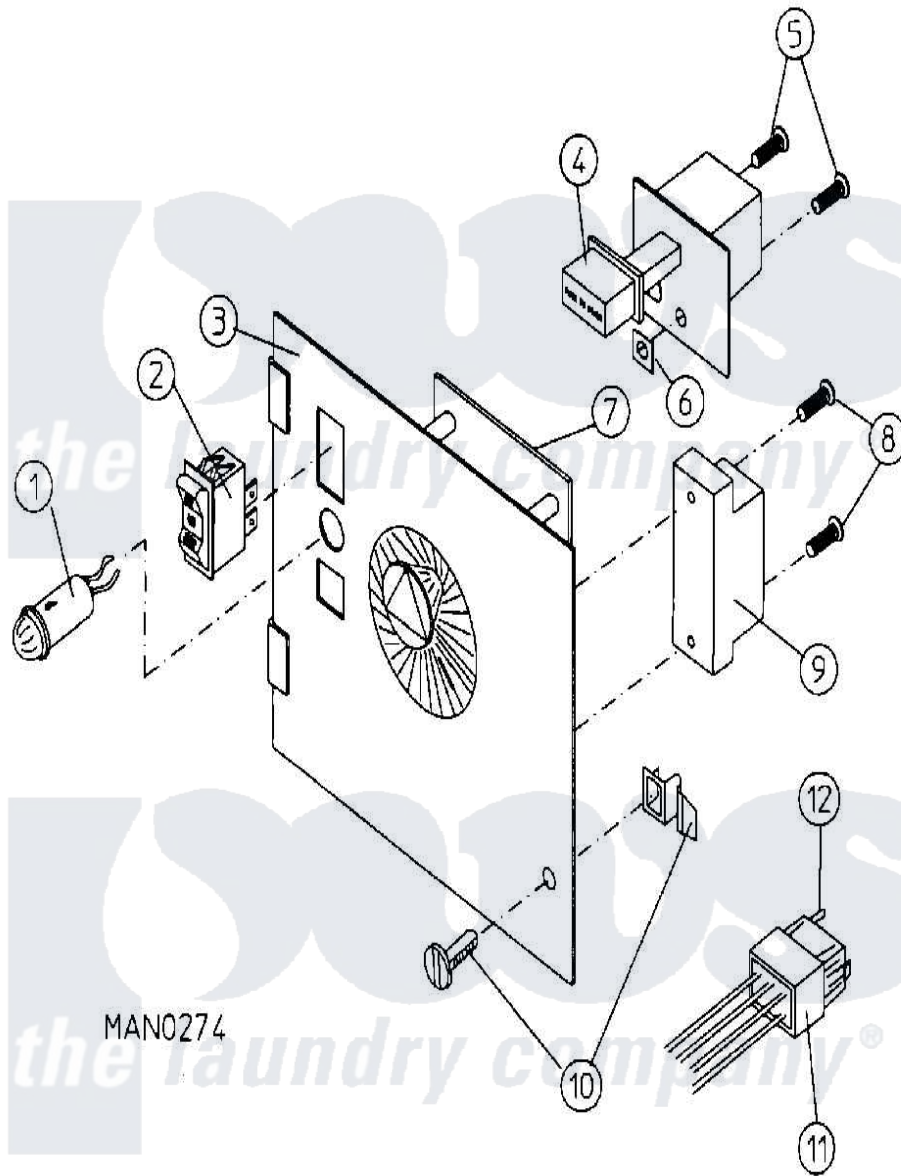

Maytag MDG30MC2AQ 01 - CONTROL PANEL ASSEMBLY (MC2)

MAN0274

Maytag [Residential Maytag MDG30MC2AQ Dryer Parts](#) Parts Diagram 01 - CONTROL PANEL ASSEMBLY (MC2)
 Click on the part number to view part

Item	Original Part Number	Replaced By	Status	Part Description
000	W10124350		Not Available	ORDER PARTS FROM AMERICAN DRYER CORP AT 508-678-9000
001	A123005	W10146718		Red Indica
002	A122400	W10146713		Rocker Swi
003	A800054	W10146959		Meter Cont
"	A824020	824020		Single Met
004	A131917	W10146733		Push-To-St
005	A150207	150207		10-24 X 1
006	A154001	154001		10-24 Spee
007	A125601	125601		.25 12 Per
008	A150303	150303		4 X 3 4 P
009	A120712	120712		12 Pos Blk
010	A882541	882541		Spring Tur
011	A122602	122602		9 Pin Cmnl
012	A122700	122700		MNL Pin S
"	A122801	W10146716		Mate-N-Loc