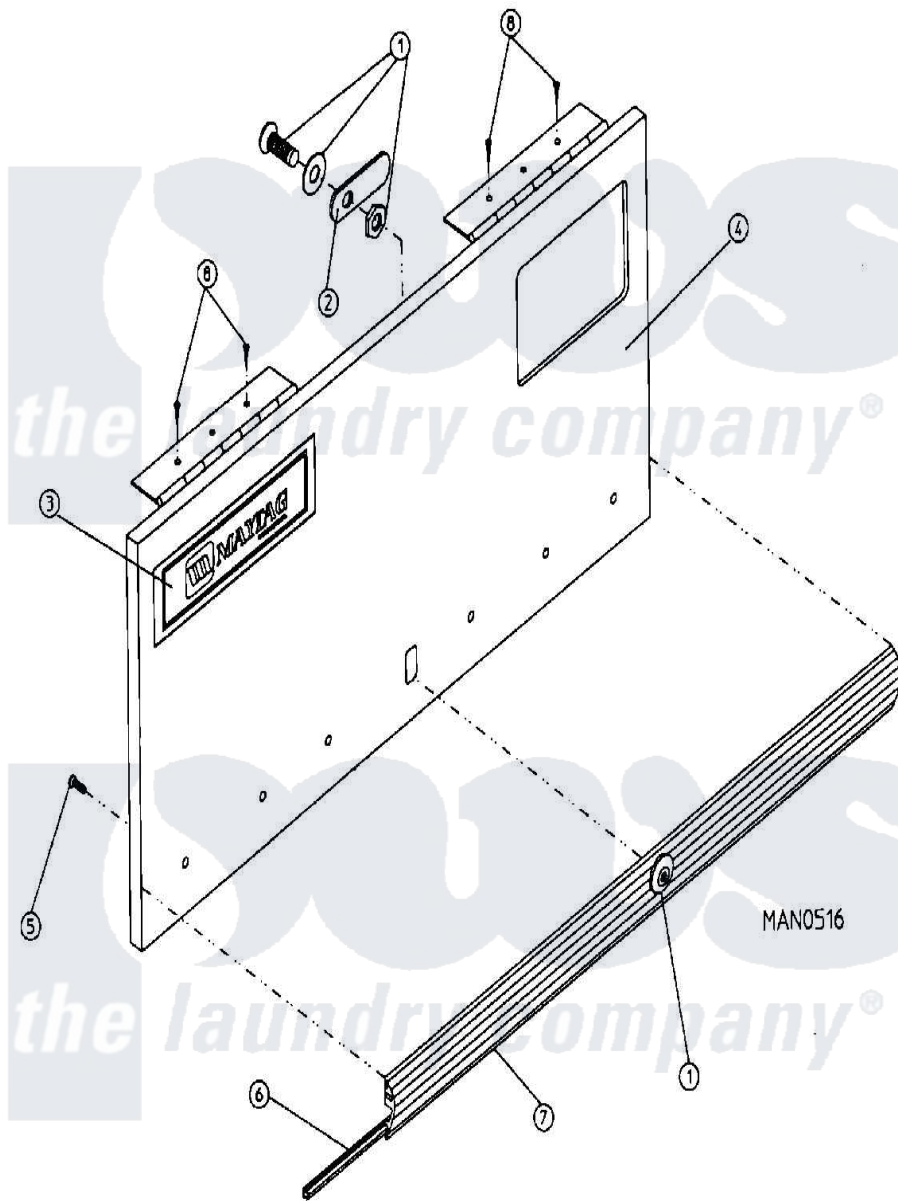

Maytag MDG30MC2AQ 04 - CABINET - CONTROL DOOR ASSEMBLY (MC2)

Maytag Residential Maytag MDG30MC2AQ Dryer Parts Parts Diagram 04 - CABINET - CONTROL DOOR ASSEMBLY (MC2)

Click on the part number to view part

Item	Original Part Number	Replaced By	Status	Part Description
000	W10124350		Not Available	ORDER PARTS FROM AMERICAN DRYER CORP AT 508-678-9000
001	A160015	160015		7 8 Mk-10
"	A160104	160104		Key For Mk
002	A160016	160016		1 1 4 Str
003	A112343	112343		Maytag Log
"	A870011	W10147884		Logo Doubl
004	A800023	800023		15-30 Hi-S
005	A180200			15 30 TO
006	A102307		Not Available	GASKET, TRIM BUMPER (SOLD IN FEET)
007	A150201	150201		10-32 X 1
008	A150300	5307527001		Switch