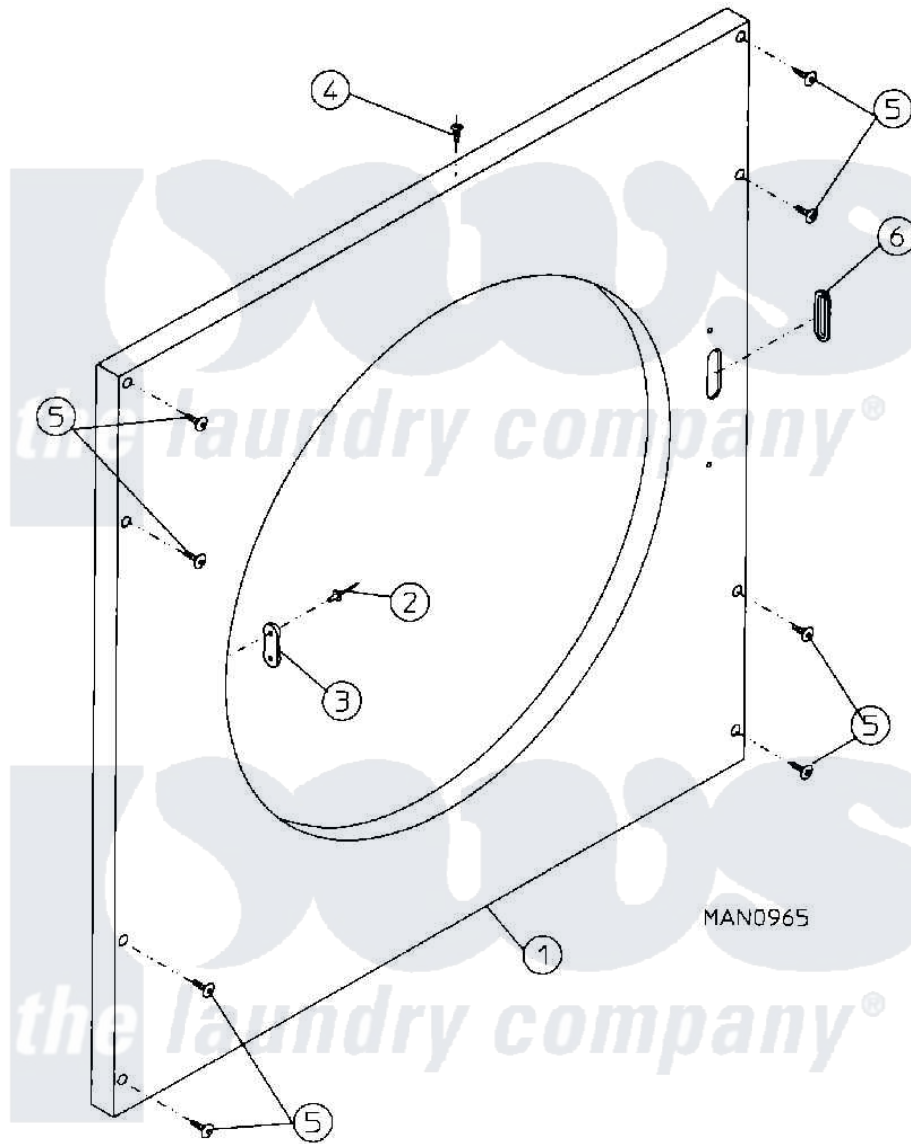

Maytag MDG30MC2AQ 05 - CABINET - FRONT PANEL ASSEMBLY (MC2)

Maytag Residential Maytag MDG30MC2AQ Dryer Parts Parts Diagram 05 - CABINET - FRONT PANEL ASSEMBLY (MC2)

Click on the part number to view part

Item	Original Part Number	Replaced By	Status	Part Description
000	W10124350		Not Available	ORDER PARTS FROM AMERICAN DRYER CORP AT 508-678-9000
001	A154215	154215		5 32 X 1 4
002	A875300	W10147918		15-30- Ins
003	A170330		Not Available	LATCH, DOOR (FRICTION)
004	A150300	5307527001		Switch
005	A150415		Not Available	SCREW, CRIMPTITE (PH. RD.HD.) (No.10-16 X 1/2" PH. RD. HD.)
006	A121405	121405		Rubber Gro