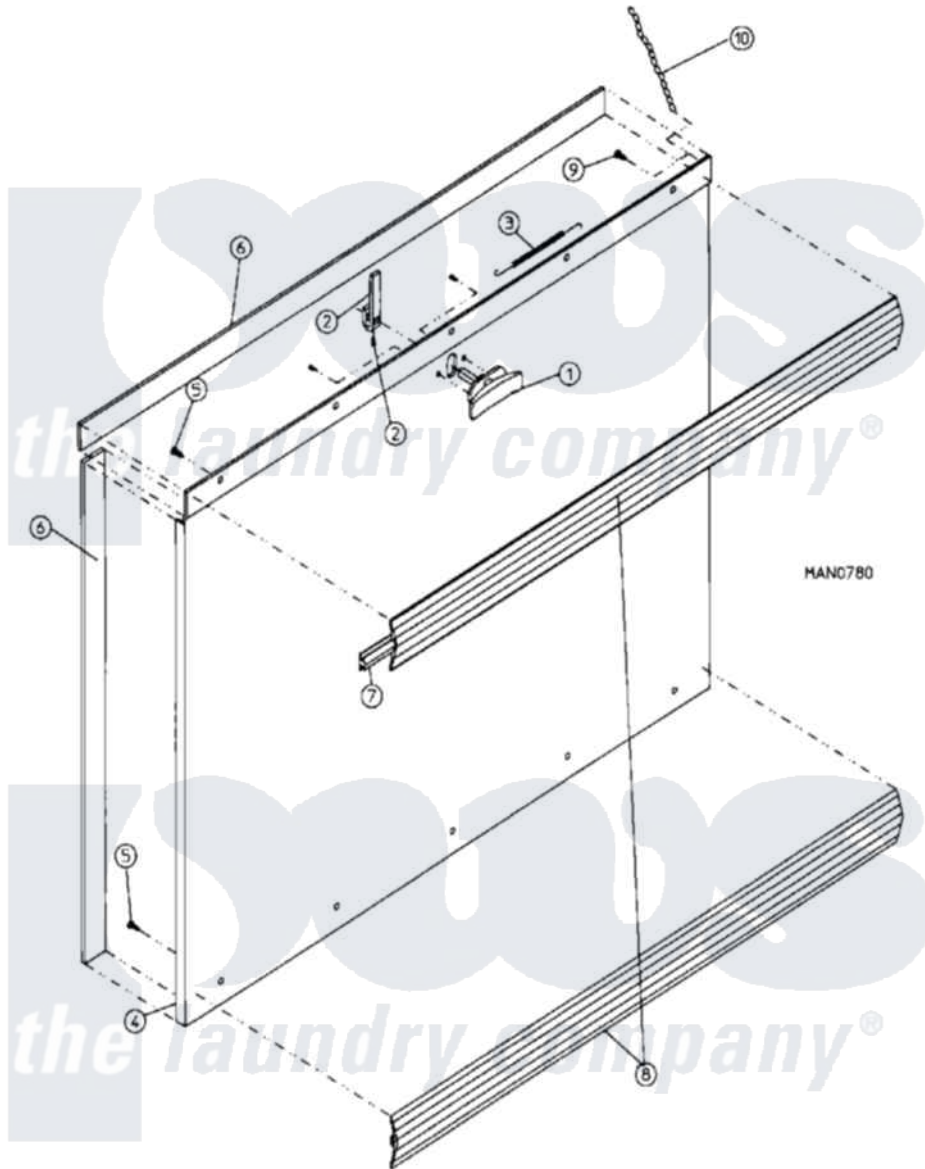

# Maytag MDG30MC2AQ 06 - CABINET - LINT DOOR ASSEMBLY (MC2)

Maytag Residential Maytag MDG30MC2AQ Dryer Parts Parts Diagram 06 - CABINET - LINT DOOR ASSEMBLY (MC2)  
 Click on the part number to view part

Item	Original Part Number	Replaced By	Status	Part Description
000	W10124350		Not Available	ORDER PARTS FROM AMERICAN DRYER CORP AT 508-678-9000
001	A160001		Not Available	LOCK ASSEMBLY W/KEY
"	A160103	<a href="#">160103</a>		Key For Ad
"	A160104	<a href="#">160104</a>		Key For Mk
002	A150425	<a href="#">W10146763</a>		12-24 X 3
"	A160008	<a href="#">160008</a>		2 1/2 Str
003	A157000			SPRING-DRO
004	A800216	<a href="#">W10149260</a>		30 Drop L
"	A800233	<a href="#">W10146996</a>		30 Insul.
005	A150201	<a href="#">150201</a>		10-32 X 1
006	A117604	<a href="#">117604</a>		1 8 Thk X
007	A102307		Not Available	GASKET, TRIM BUMPER (SOLD IN FEET)
008	A180202		Not Available	TOP TRIM STRIP W/LOCK HOLE (38-1/4" LENGTH)
009	A150418	<a href="#">150418</a>		Dlh 4 X .1