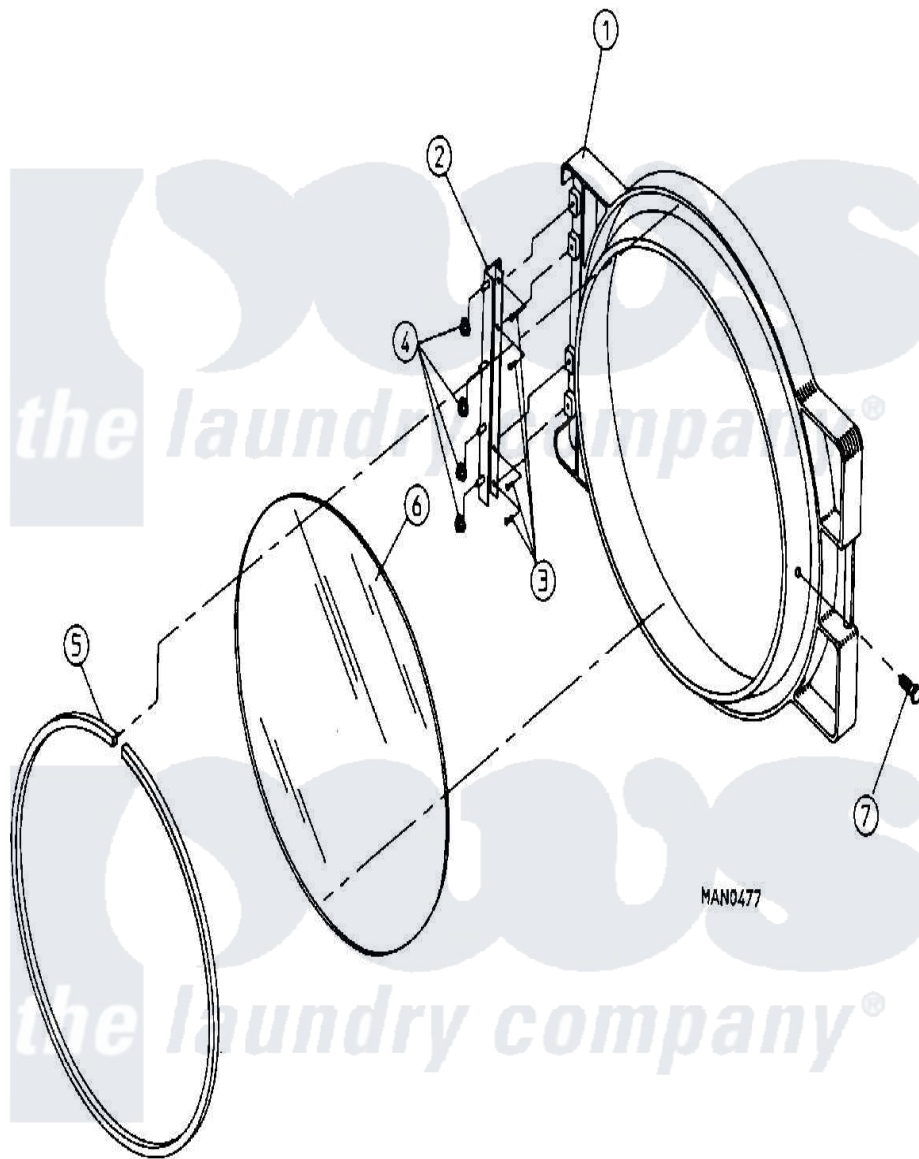

Maytag MDG30MC2AQ 07 - DOOR ASSEMBLY (MC2)

Maytag [Residential Maytag MDG30MC2AQ Dryer Parts](#) Parts Diagram 07 - DOOR ASSEMBLY (MC2)
 Click on the part number to view part

Item	Original Part Number	Replaced By	Status	Part Description
000	W10124350		Not Available	ORDER PARTS FROM AMERICAN DRYER CORP AT 508-678-9000
001	A103062			Hinge Pin
"	A881421			Door Assembly Complete
"	A882963			Door Frame
002	A800448	800448		12 1 2 Ma
003	A150410	MC80MD		Elmntsurf
004	A152014	152014		1 4-20 Ser
005	A102353		Not Available	GASKET, MAIN DOOR (69-1/2")
"	A170725		Not Available	ADHESIVE, MOUNTING (GLASS AND GASKET ADHESIVE)
006	A102210	102210		20 7 16 D
"	A102212	102212		Main Door
"	A170730	170730		10.3 Oz Cl
007	A150431	150431		10x7 16 D