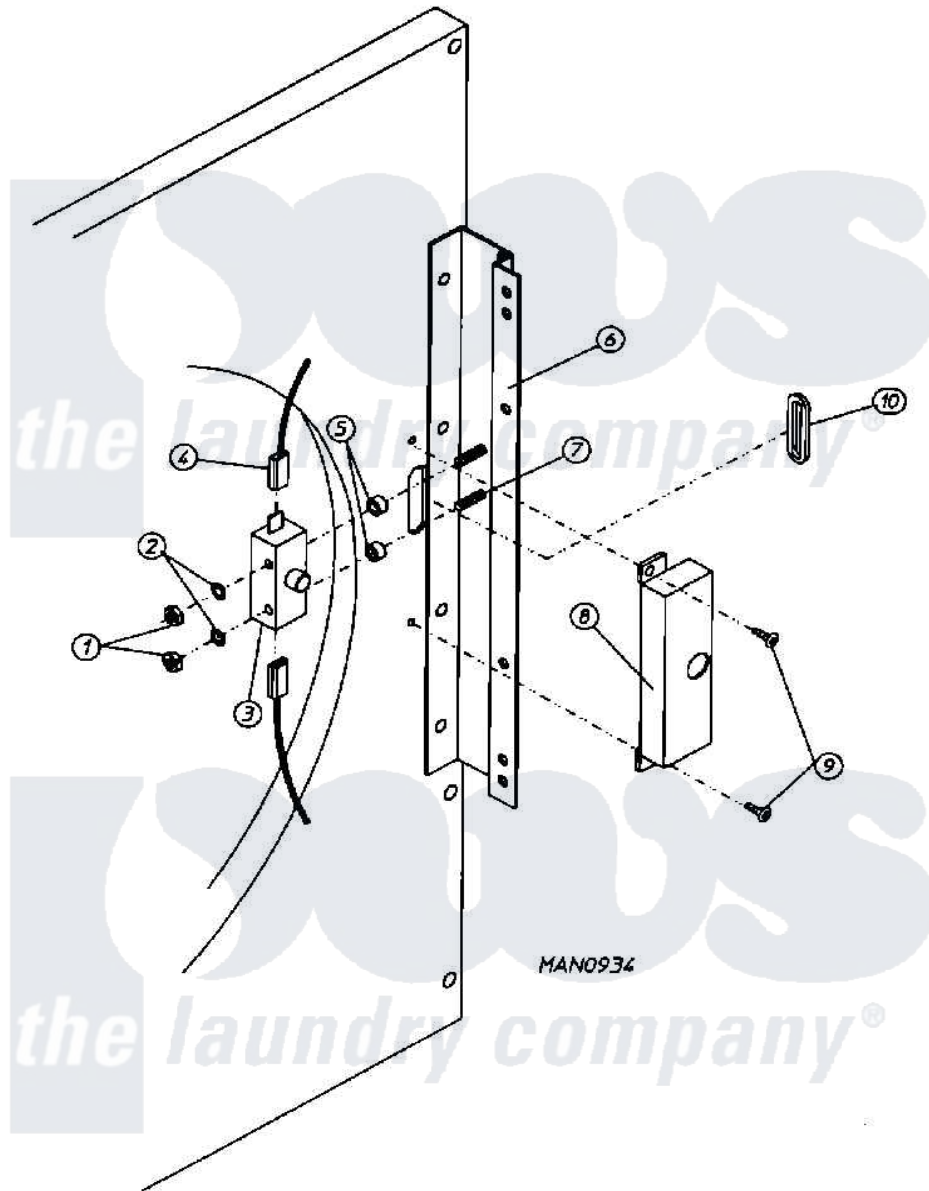

Maytag MDG30MC2AQ 08 - MAIN DOOR SWITCH HOUSING (MC2)

Maytag [Residential Maytag MDG30MC2AQ Dryer Parts](#) Parts Diagram 08 - MAIN DOOR SWITCH HOUSING (MC2)
 Click on the part number to view part

Item	Original Part Number	Replaced By	Status	Part Description
000	W10124350		Not Available	ORDER PARTS FROM AMERICAN DRYER CORP AT 508-678-9000
001	A152013	152013		6-32 Hex N
002	A153008	153008		6 Split L
003	A137005	W10146741		SDS Door S
004	A121028	121028		1 4 X.032
005	A154281	154281		3 8 Stand
006	A800448	800448		12 1 2 Ma
007	A153565	153565		6-32 X 1 S
008	A313218			MAIN DOOR
009	A150201	150201		10-32 X 1
010	A121405	121405		Rubber Gro