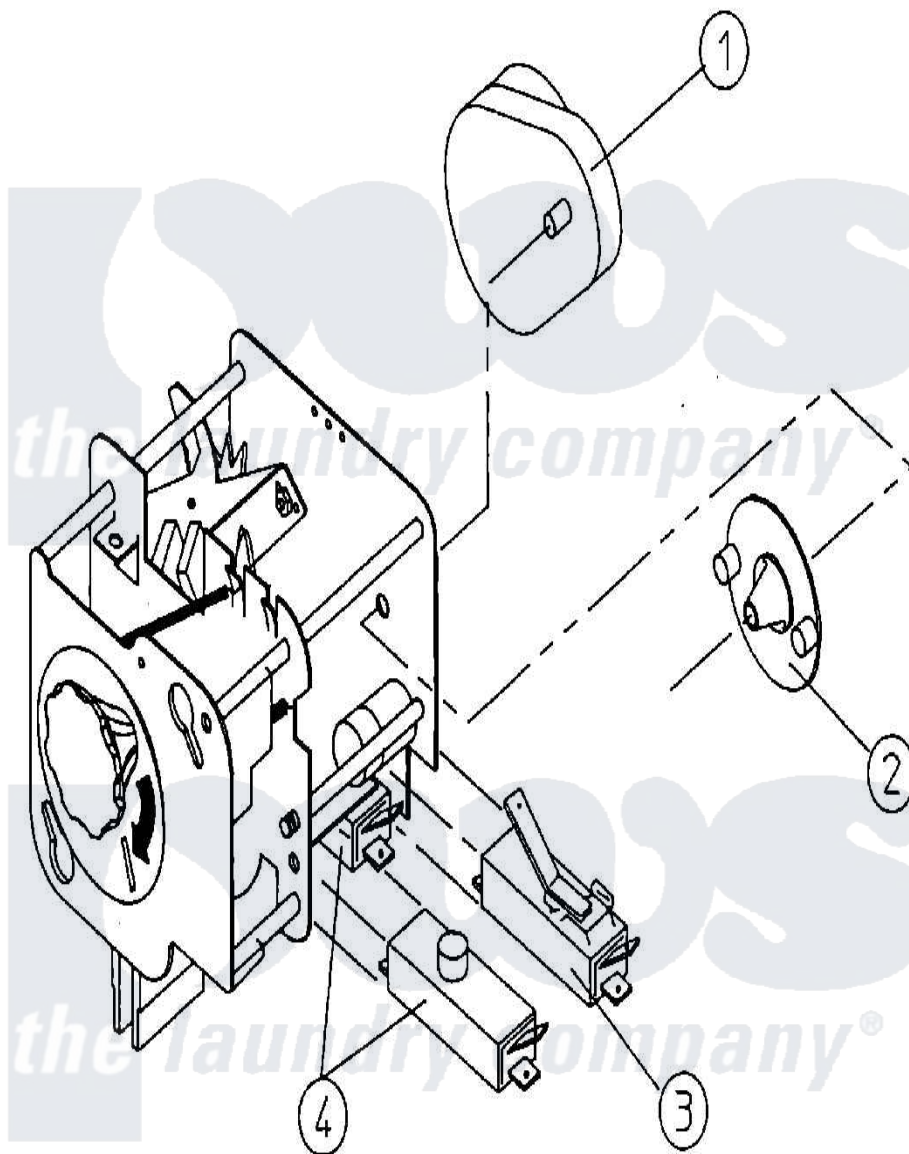

# Maytag MDG30MC2AW 02 - COIN METER (MC2)

Maytag Residential Maytag MDG30MC2AW Dryer Parts Parts Diagram 02 - COIN METER (MC2)

[Click on the part number to view part](#)

| Item | Original Part Number | Replaced By               | Status        | Part Description                                     |
|------|----------------------|---------------------------|---------------|--|
| 000  | W10124350            |                           | Not Available | ORDER PARTS FROM AMERICAN DRYER CORP AT 508-678-9000 |
| 001  | A125541              |                           |               | 60 MIN. 24   |
| 002  | A122508              |                           | Not Available | 10-POINT CAM   |
| "    | A122510              |                           | Not Available | 12-POINT CAM   |
| "    | A125500              |                           |               | 2 POINT CA   |
| "    | A125501              |                           | Not Available | 3-POINT CAM (20 MIN)                                 |
| "    | A125502              |                           | Not Available | 4-POINT CAM (15 MIN)                                 |
| "    | A125503              | <a href="#">W10149161</a> |               | 5 Point CA   |
| "    | A125504              | <a href="#">W10149160</a> |               | 6 Point CA   |
| "    | A125506              | <a href="#">W10149159</a> |               | 8 Point CA   |
| "    | A125507              | <a href="#">W10149158</a> |               | 9 Point CA   |
| 003  | A125515              | <a href="#">W10149156</a> |               | Pp Meter S   |
| 004  | A125516              | <a href="#">125516</a>    |               | Pp Meter S   |