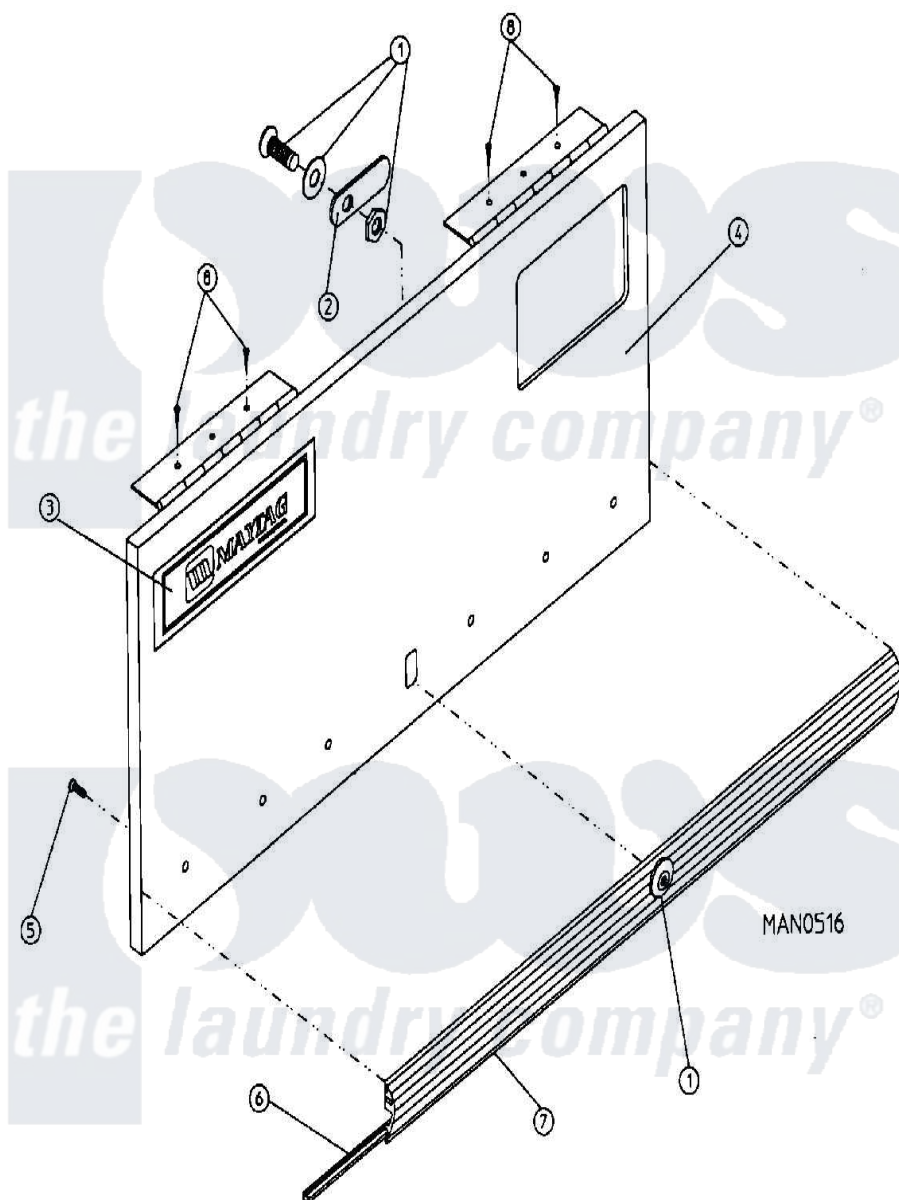

Maytag MDG30MC2AW 04 - CABINET - CONTROL DOOR ASSEMBLY (MC2)

Maytag Residential Maytag MDG30MC2AW Dryer Parts Parts Diagram 04 - CABINET - CONTROL DOOR ASSEMBLY (MC2)

Click on the part number to view part

Item	Original Part Number	Replaced By	Status	Part Description
000	W10124350		Not Available	ORDER PARTS FROM AMERICAN DRYER CORP AT 508-678-9000
001	A160015	160015		7 8 Mk-10
"	A160104	160104		Key For Mk
002	A160016	160016		1 1 4 Str
003	A112343	112343		Maytag Log
"	A870011	W10147884		Logo Doubl
004	A800023	800023		15-30 Hi-S
005	A180200			15 30 TO
006	A102307		Not Available	GASKET, TRIM BUMPER (SOLD IN FEET)
007	A150201	150201		10-32 X 1
008	A150300	5307527001		Switch