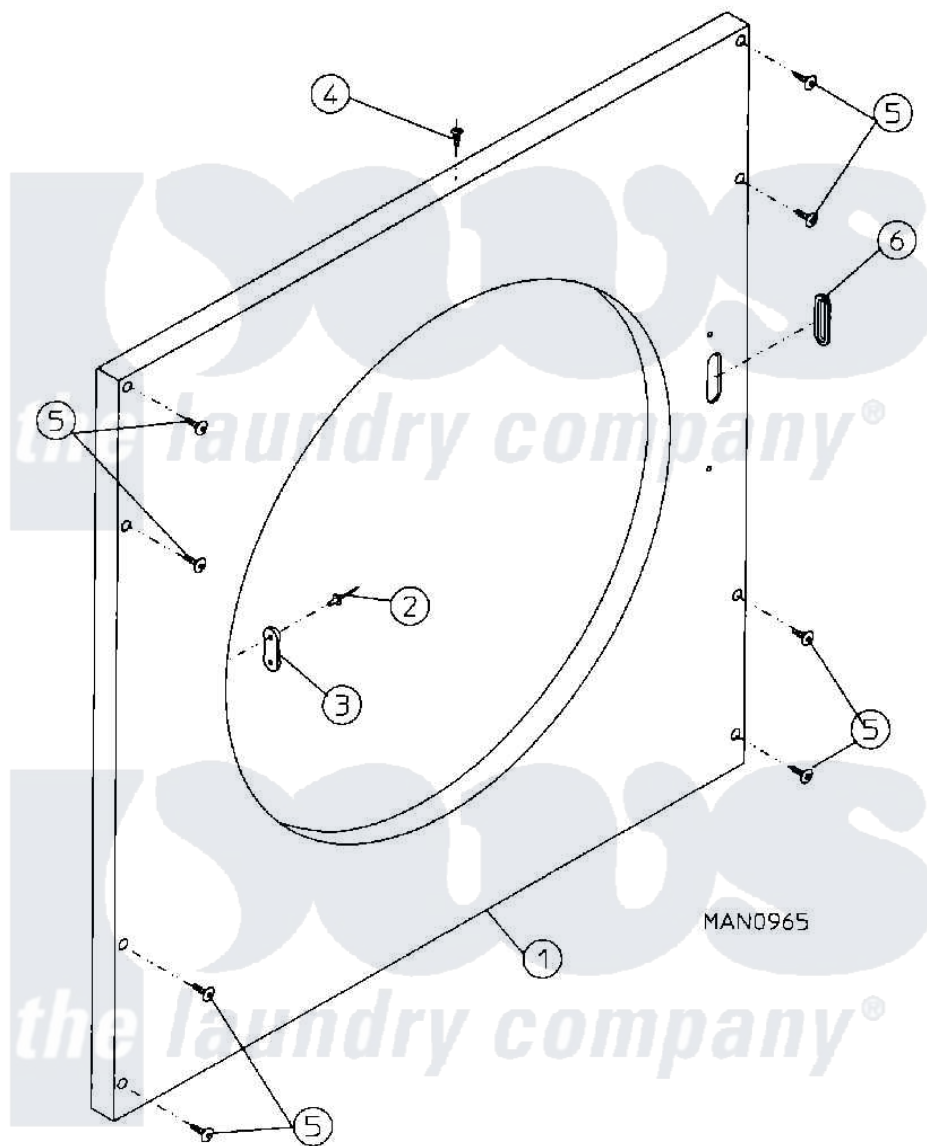

Maytag MDG30MC2AW 05 - CABINET - FRONT PANEL ASSEMBLY (MC2)

Maytag Residential Maytag MDG30MC2AW Dryer Parts Parts Diagram 05 - CABINET - FRONT PANEL ASSEMBLY (MC2)

Click on the part number to view part

Item	Original Part Number	Replaced By	Status	Part Description
000	W10124350		Not Available	ORDER PARTS FROM AMERICAN DRYER CORP AT 508-678-9000
001	A154215	154215		5 32 X 1 4
002	A875300	W10147918		15-30- Ins
003	A170330		Not Available	LATCH, DOOR (FRICTION)
004	A150300	5307527001		Switch
005	A150415		Not Available	SCREW, CRIMPTITE (PH. RD.HD.) (No.10-16 X 1/2" PH. RD. HD.)
006	A121405	121405		Rubber Gro