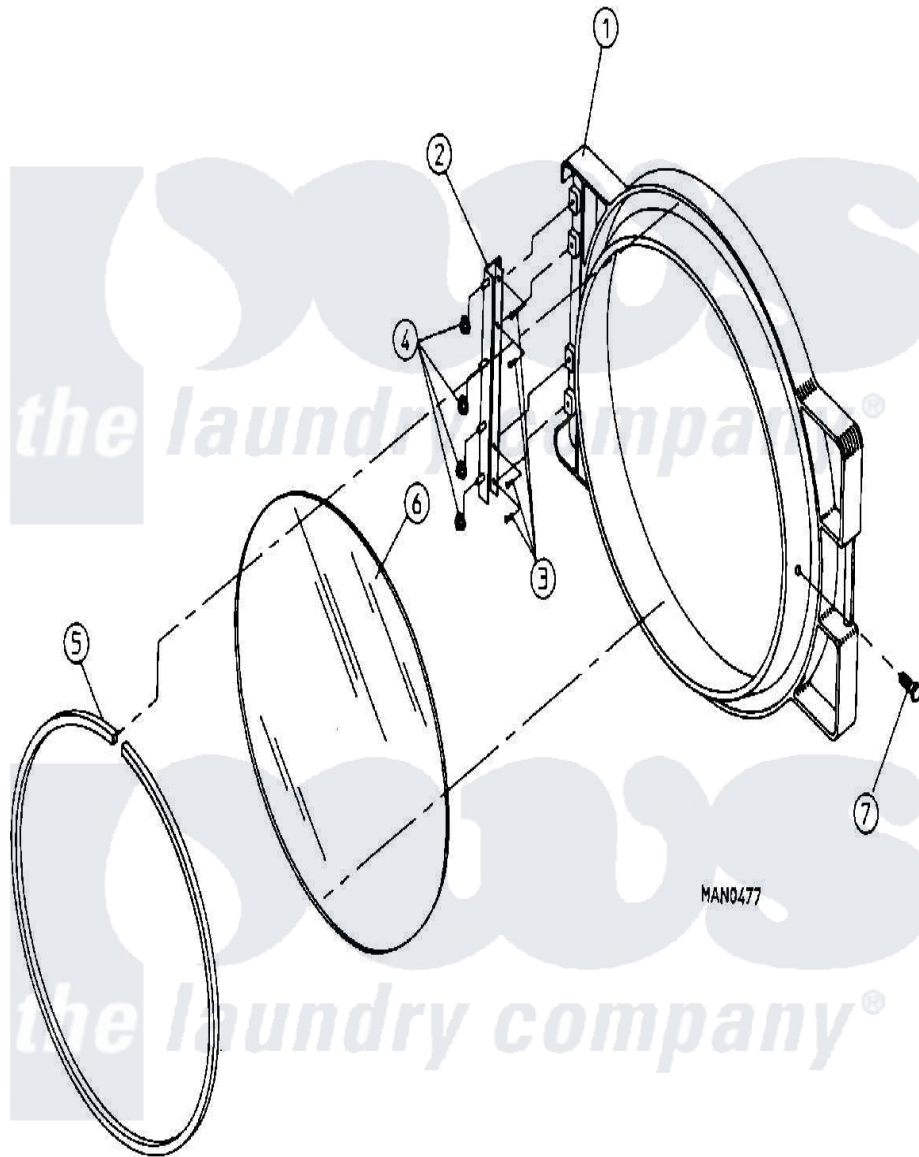

Maytag MDG30MC2AW 07 - DOOR ASSEMBLY (MC2)

Maytag Residential Maytag MDG30MC2AW Dryer Parts Parts Diagram 07 - DOOR ASSEMBLY (MC2)
 Click on the part number to view part

Item	Original Part Number	Replaced By	Status	Part Description
000	W10124350		Not Available	ORDER PARTS FROM AMERICAN DRYER CORP AT 508-678-9000
001	A103062			Hinge Pin
"	A881421			Door Assembly Complete
"	A882963			Door Frame
002	A800448	800448		12 1 2 Ma
003	A150410	MC80MD		Elmntsurf
004	A152014	152014		1 4-20 Ser
005	A102353		Not Available	GASKET, MAIN DOOR (69-1/2")
"	A170725		Not Available	ADHESIVE, MOUNTING (GLASS AND GASKET ADHESIVE)
006	A102210	102210		20 7 16 D
"	A102212	102212		Main Door
"	A170730	170730		10.3 Oz Cl
007	A150431	150431		10x7 16 D