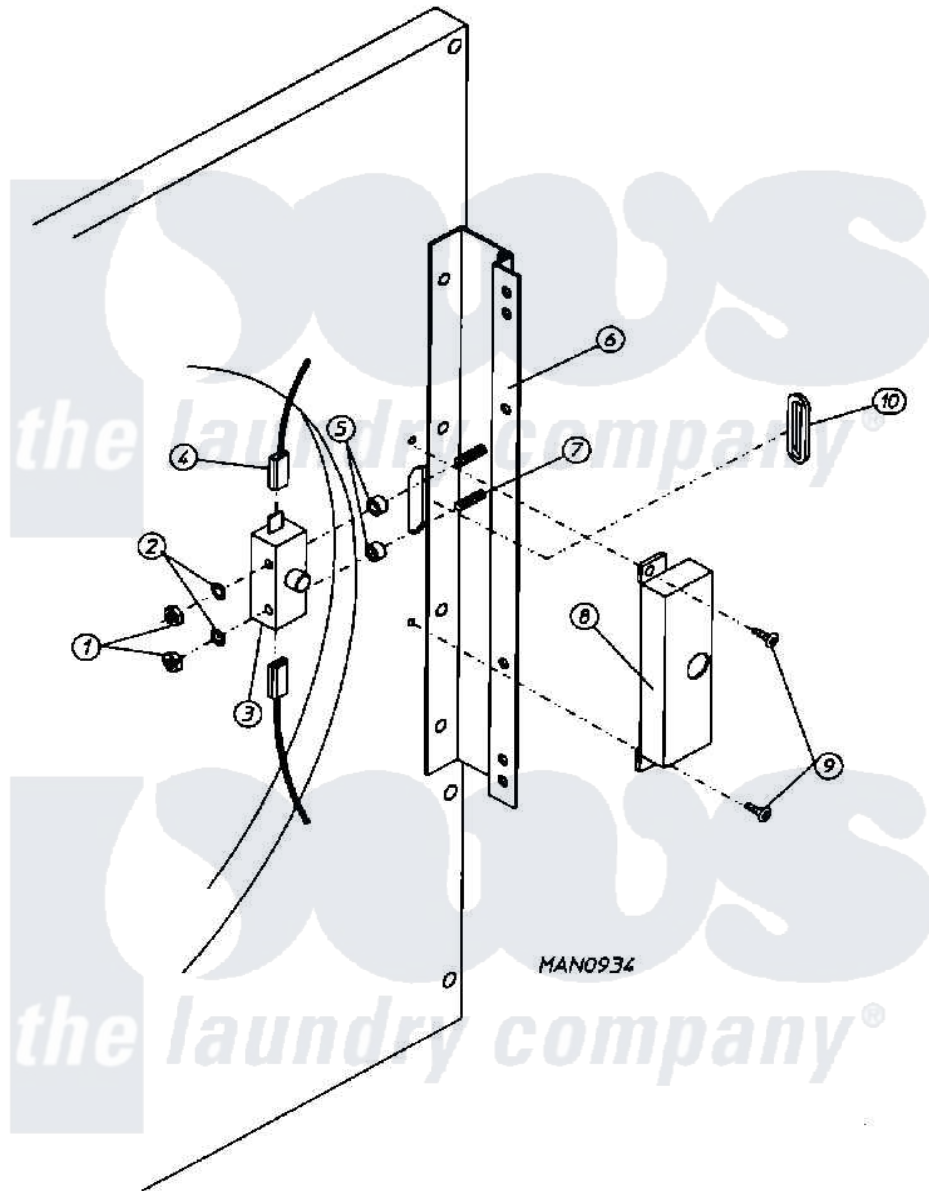

Maytag MDG30MC2AW 08 - MAIN DOOR SWITCH HOUSING (MC2)

Maytag Residential Maytag MDG30MC2AW Dryer Parts Parts Diagram 08 - MAIN DOOR SWITCH HOUSING (MC2)
 Click on the part number to view part

Item	Original Part Number	Replaced By	Status	Part Description
000	W10124350		Not Available	ORDER PARTS FROM AMERICAN DRYER CORP AT 508-678-9000
001	A152013	152013		6-32 Hex N
002	A153008	153008		6 Split L
003	A137005	W10146741		SDS Door S
004	A121028	121028		1 4 X.032
005	A154281	154281		3 8 Stand
006	A800448	800448		12 1 2 Ma
007	A153565	153565		6-32 X 1 S
008	A313218			MAIN DOOR
009	A150201	150201		10-32 X 1
010	A121405	121405		Rubber Gro