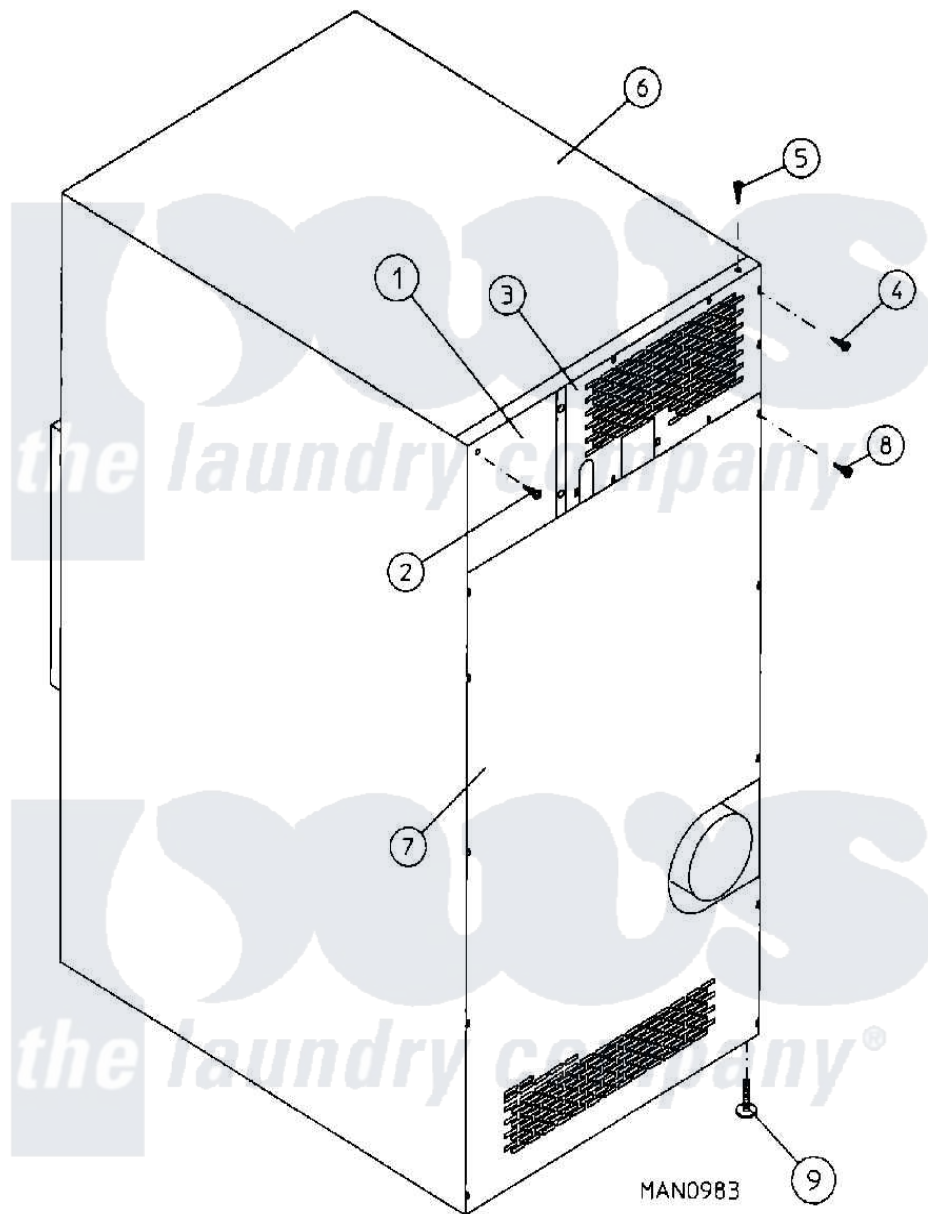

Maytag MDG30MC2Ax 02 - CABINET

Maytag Residential Maytag MDG30MC2Ax Dryer Parts Parts Diagram 02 - CABINET
 Click on the part number to view part

| Item | Original Part Number | Replaced By | Status | Part Description |
|------|----------------------|---------------------------|---------------|--|
| 000 | W10124350 | | Not Available | ORDER PARTS FROM AMERICAN DRYER CORP AT 508-678-9000 |
| 001 | A322809 | 322809 | | Back Elect |
| 002 | A150301 | 150301 | | 8-18 X 7 |
| 003 | A314411 | | Not Available | TOP, BACKGUARD |
| 004 | A150301 | 150301 | | 8-18 X 7 |
| 005 | A150301 | 150301 | | 8-18 X 7 |
| 006 | A312535 | W10146835 | | Ad50 Hr-EI |
| 007 | A314412 | | Not Available | BOTTOM, (BACKGUARD) |
| 008 | A150301 | 150301 | | 8-18 X 7 |
| 009 | A103500 | | | LEVELING L |