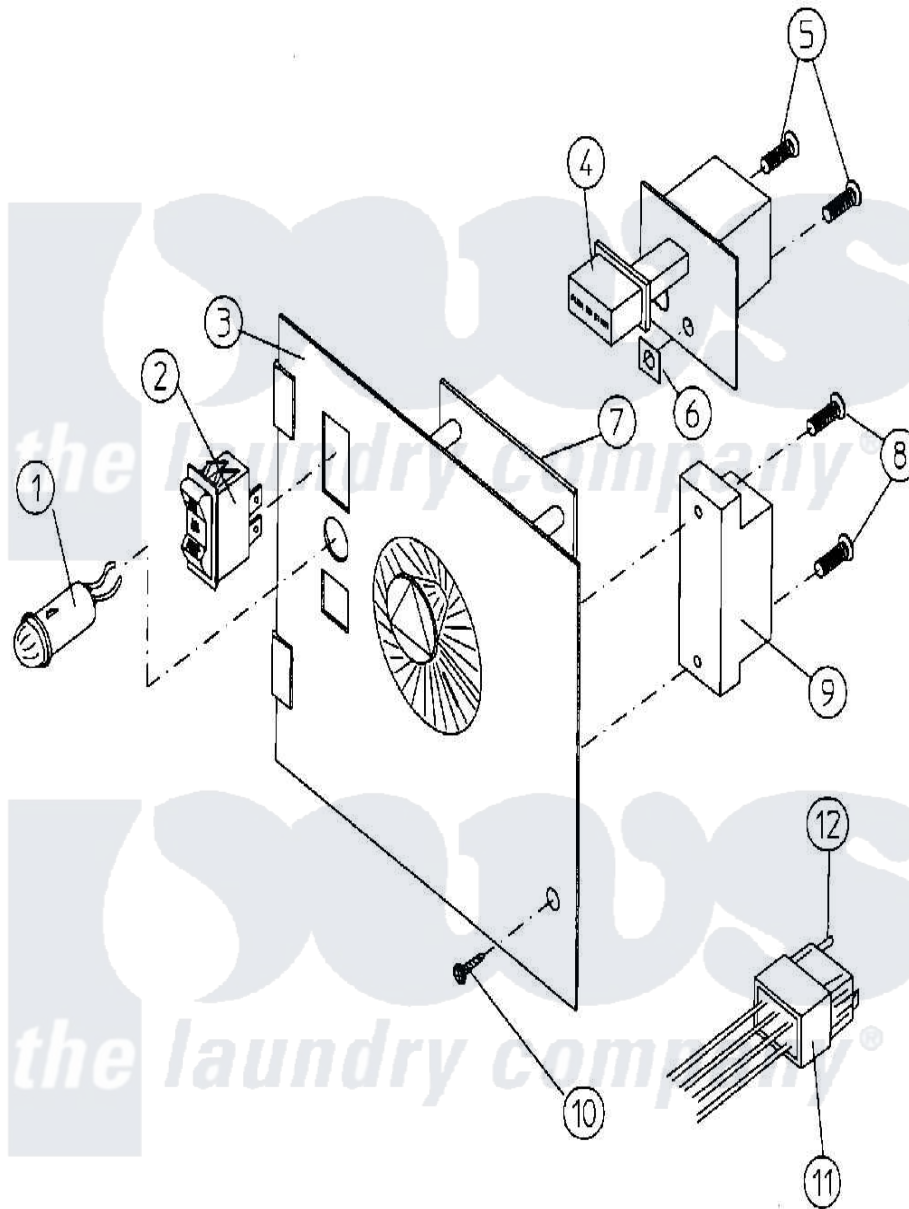

Maytag MDG30MC3A 01 - CONTROL PANEL ASSEMBLY

Maytag Residential Maytag MDG30MC3A Dryer Parts Parts Diagram 01 - CONTROL PANEL ASSEMBLY
 Click on the part number to view part

Item	Original Part Number	Replaced By	Status	Part Description
000	W10124350		Not Available	ORDER PARTS FROM AMERICAN DRYER CORP AT 508-678-9000
001	A123005	W10146718		Red Indica
002	A122400	W10146713		Rocker Swi
003	A800054	W10146959		Meter Cont
"	A824020	824020		Single Met
004	A131917	W10146733		Push-To-St
005	A150207	150207		10-24 X 1
006	A154001	154001		10-24 Spee
007	A125601	125601		.25 12 Per
008	A150303	150303		4 X 3 4 P
009	A120712	120712		12 Pos Blk
010	A150415		Not Available	SCREW, CRIMPTITE (PH. RD.HD.) (No.10-16 X 1/2" PH. RD. HD.)
011	A122602	122602		9 Pin Cmnl
012	A122700	122700		MNL Pin S