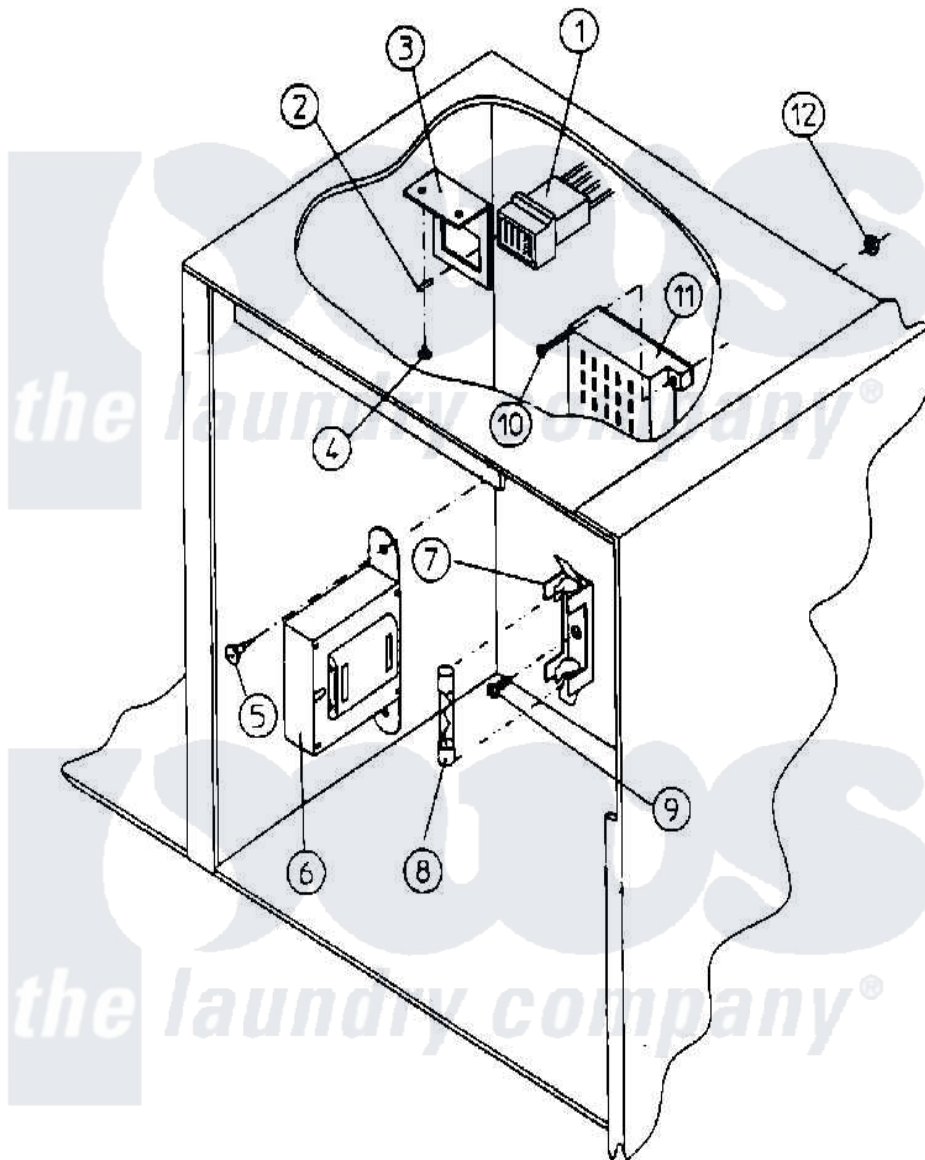

Maytag MDG30MC3A 03 - CONTROL BOX ASSEMBLY

Maytag [Residential Maytag MDG30MC3A Dryer Parts](#) Parts Diagram 03 - CONTROL BOX ASSEMBLY
 Click on the part number to view part

Item	Original Part Number	Replaced By	Status	Part Description
000	W10124350		Not Available	ORDER PARTS FROM AMERICAN DRYER CORP AT 508-678-9000
001	A122603	122603		9 Pin Sock
002	A122701	122701		MNL Socket
"	A122801	W10146716		Mate-N-Loc
003	A315010	315010		Door Outer Half White
004	A150300	5307527001		Switch
005	A150300	5307527001		Switch
006	A141403		Not Available	TRANSFORMER (24 VAC) (FOR MICROPROCESSOR MODELS)
007	A136008	136008		Fuse Block
008	A136057	W10146739		0.5 A 250
009	A150301	150301		8-18 X 7
010	A150002	150002		6-32 X 1
011	A120715	W10146700		30 Pos Ter
012	A151000	WH12X195		Switch Assembly