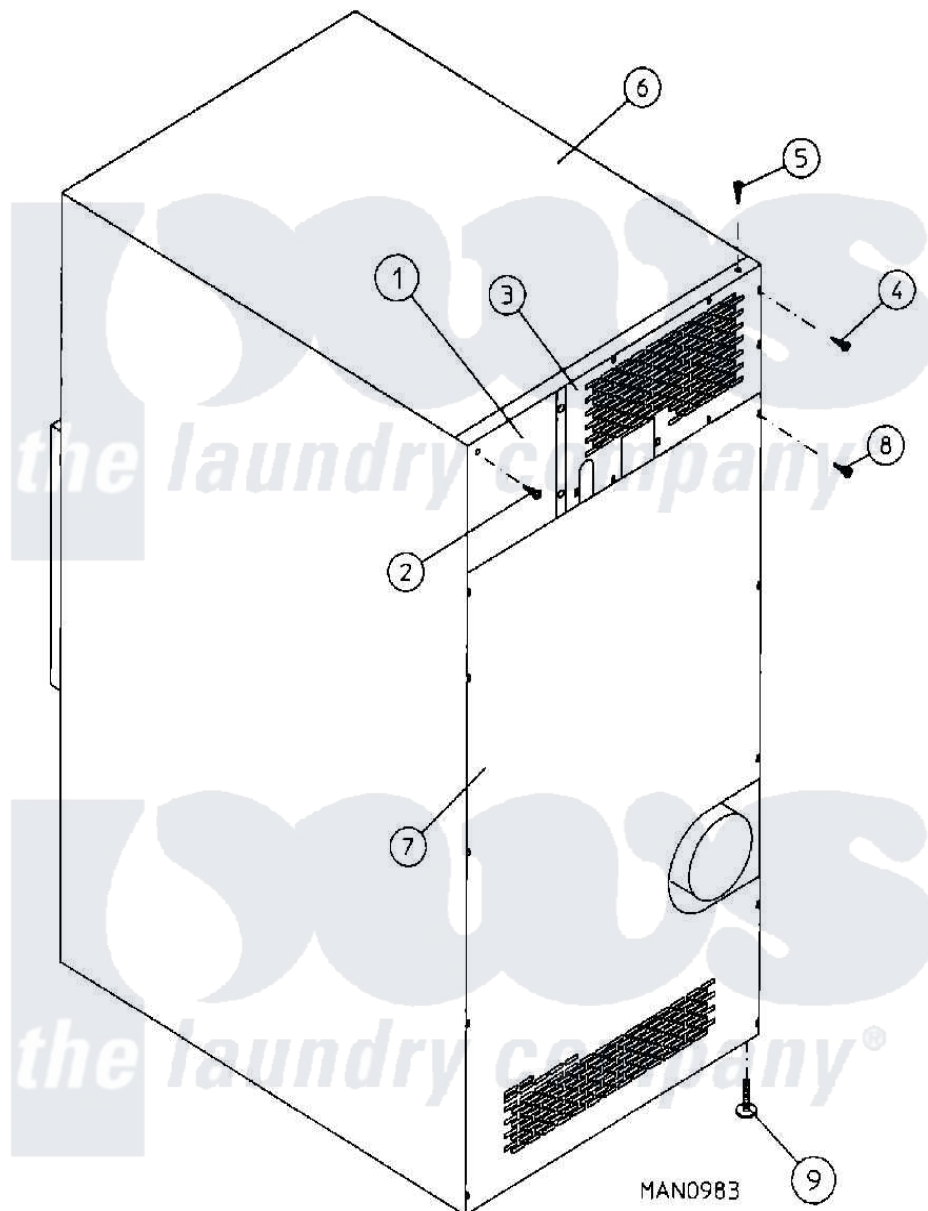

Maytag MDG30MC3A 05 - CABINET

Maytag [Residential Maytag MDG30MC3A Dryer Parts](#) Parts Diagram 05 - CABINET
 Click on the part number to view part

Item	Original Part Number	Replaced By	Status	Part Description
000	W10124350		Not Available	ORDER PARTS FROM AMERICAN DRYER CORP AT 508-678-9000
001	A322809	322809		Back Elect
002	A150301	150301		8-18 X 7
003	A330077	W10146876		Maytag 30l
004	A150301	150301		8-18 X 7
005	A150301	150301		8-18 X 7
006	A312510	W10146828		Ad-30 Oute
007	A314513	314513		Plain Bott
008	A150301	150301		8-18 X 7
009	A103500			LEVELING L