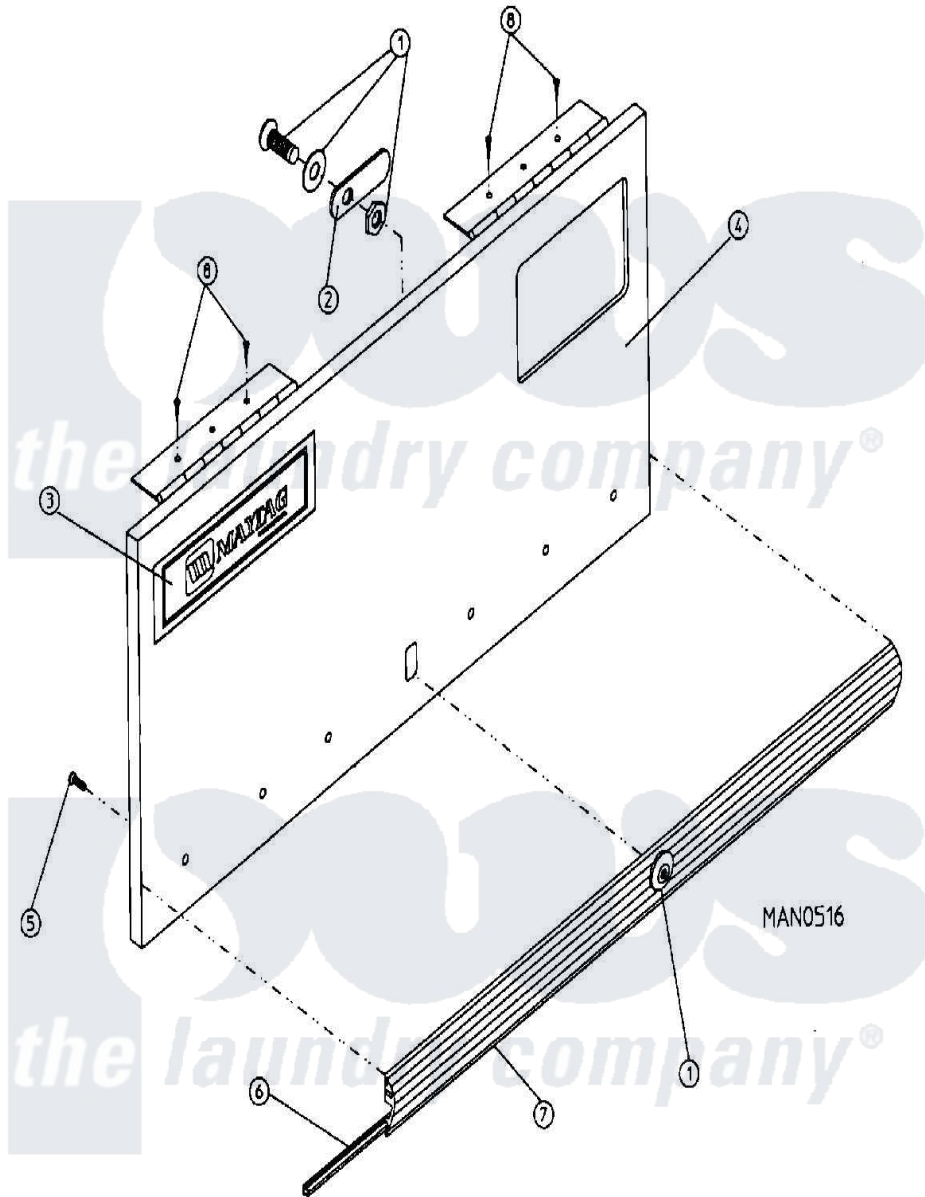

Maytag MDG30MC3A 06 - CABINET - CONTROL DOOR ASSEMBLY

Maytag Residential Maytag MDG30MC3A Dryer Parts Parts Diagram 06 - CABINET - CONTROL DOOR ASSEMBLY
 Click on the part number to view part

Item	Original Part Number	Replaced By	Status	Part Description
000	W10124350		Not Available	ORDER PARTS FROM AMERICAN DRYER AT 508-678-9000.
001	A160038	883977		4451 Control
"	A160140	160140		Key Only F
002	A160014	160014		1 16 Offs
003	A112343	112343		Maytag Log
"	A870011	W10147884		Logo Doubl
004	A800023	800023		15-30 Hi-S
005	A150201	150201		10-32 X 1
006	A102307		Not Available	GASKET, TRIM BUMPER (SOLD IN FEET)
007	A180200			15 30 TO
008	A150300	5307527001		Switch