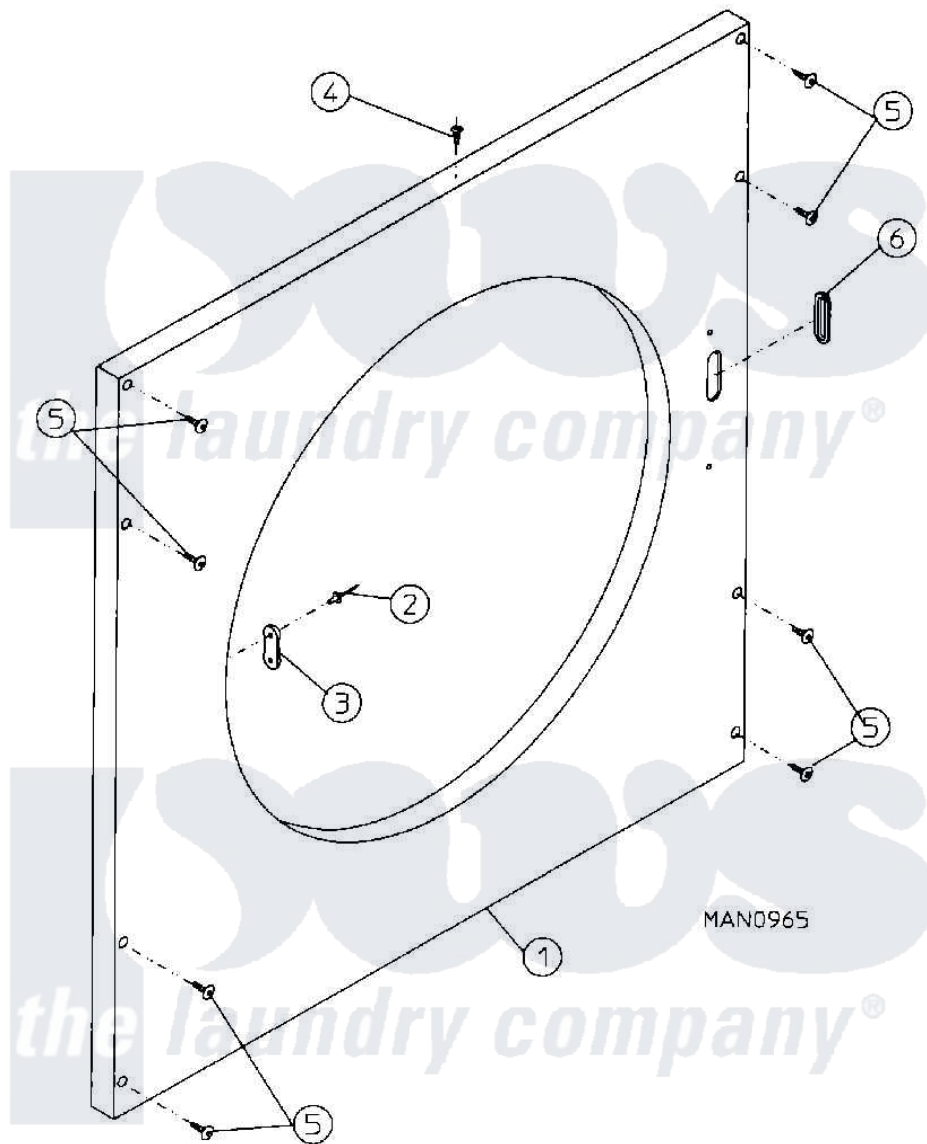

# Maytag MDG30MC3A 07 - CABINET - FRONT PANEL ASSEMBLY

Maytag [Residential Maytag MDG30MC3A Dryer Parts](#) Parts Diagram 07 - CABINET - FRONT PANEL ASSEMBLY  
 Click on the part number to view part

Item	Original Part Number	Replaced By	Status	Part Description
000	W10124350		Not Available	ORDER PARTS FROM AMERICAN DRYER CORP AT 508-678-9000
001	A875300	<a href="#">W10147918</a>		15-30- Ins
002	A154215	<a href="#">154215</a>		5 32 X 1 4
003	A170330		Not Available	LATCH, DOOR (FRICTION)
004	A150300	<a href="#">5307527001</a>		Switch
005	A150415		Not Available	SCREW, CRIMPTITE (PH. RD.HD.) (No.10-16 X 1/2" PH. RD. HD.)
006	A121405	<a href="#">121405</a>		Rubber Gro