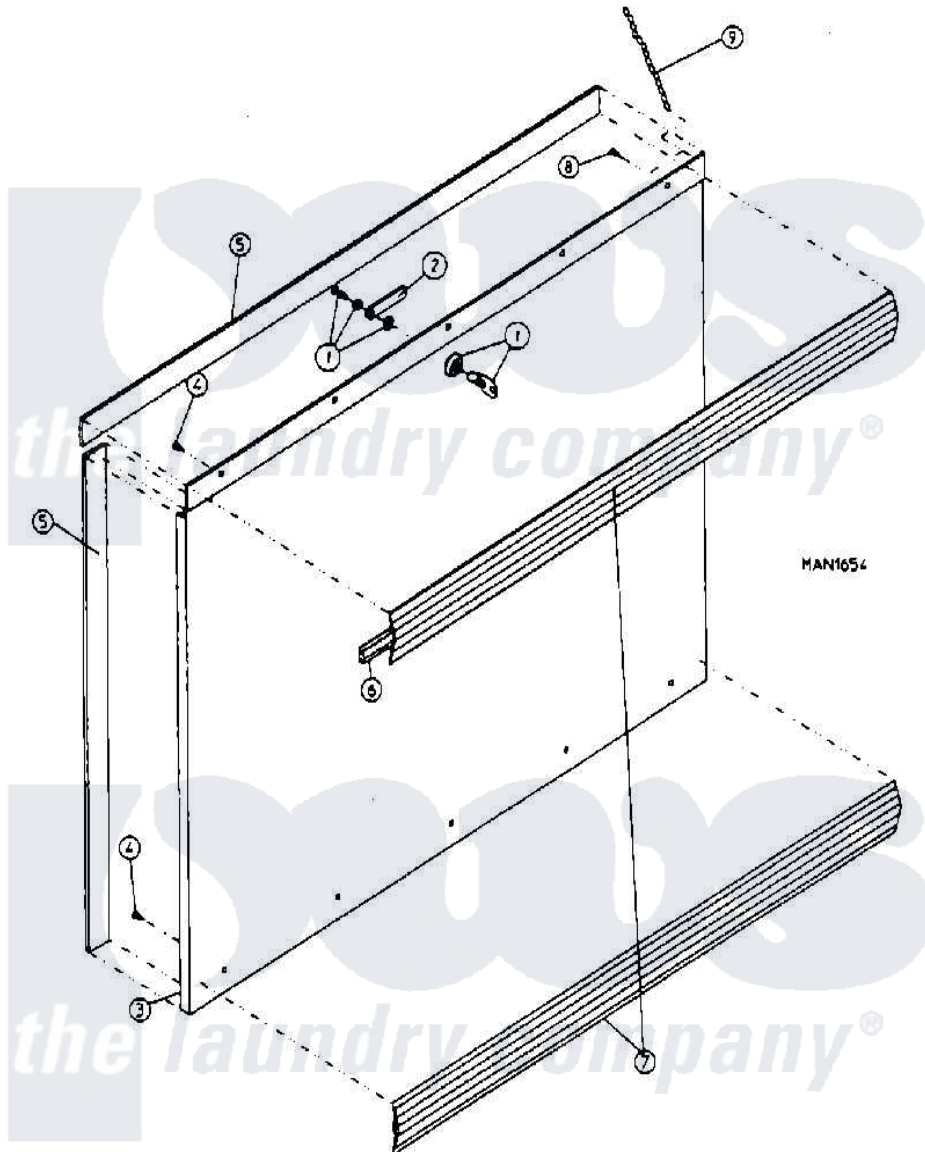

# Maytag MDG30MC3A 08 - CABINET - LINT DOOR ASSEMBLY

Maytag [Residential Maytag MDG30MC3A Dryer Parts](#) Parts Diagram 08 - CABINET - LINT DOOR ASSEMBLY  
 Click on the part number to view part

Item	Original Part Number	Replaced By	Status	Part Description
000	W10124350		Not Available	ORDER PARTS FROM AMERICAN DRYER CORP AT 508-678-9000
001	A160039			4451 LINT
"	A160140	<a href="#">160140</a>		Key Only F
002	A160014	<a href="#">160014</a>		1 16 Offs
003	A800216	<a href="#">W10149260</a>		30 Drop L
"	A800233	<a href="#">W10146996</a>		30 Insul.
004	A150201	<a href="#">150201</a>		10-32 X 1
005	A117600		Not Available	TAPE, NOISE SUPPRESSOR (SOLD IN FEET)
006	A102307		Not Available	GASKET, TRIM BUMPER (SOLD IN FEET)
007	A180210	<a href="#">180210</a>		15 30 MI
008	A150419	<a href="#">150419</a>		6 X 1 2 T
009	A108120	<a href="#">108120</a>		Chain For
010	A150418	<a href="#">150418</a>		DIh 4 X .1