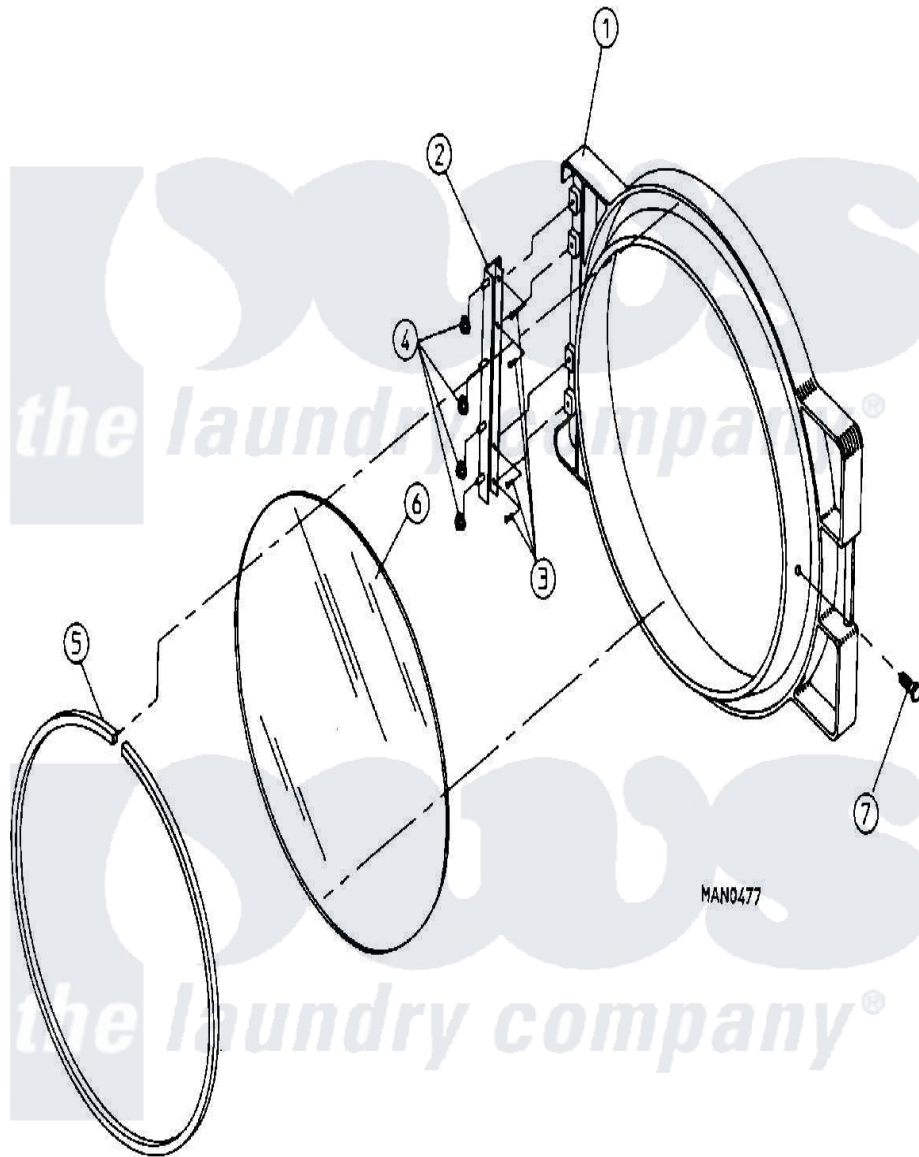

# Maytag MDG30MC3A 09 - DOOR ASSY

Maytag [Residential Maytag MDG30MC3A Dryer Parts](#) Parts Diagram 09 - DOOR ASSY  
 Click on the part number to view part

Item	Original Part Number	Replaced By	Status	Part Description
000	W10124350		Not Available	ORDER PARTS FROM AMERICAN DRYER CORP AT 508-678-9000
001	<a href="#">A103062</a>			Hinge Pin
"	A800287		Not Available	DOOR ASSY (ALM) (INCL 1,5,6, & 7)
"	A800288		Not Available	DOOR ASSEMBLY (WHT) (INCL. ILLUS. No.1 & 5 THRU 9)
"	<a href="#">A882963</a>			Door Frame
002	A800448	<a href="#">800448</a>		12 1 2 Ma
003	A150410	<a href="#">MC80MD</a>		Elmntsurf
004	A152014	<a href="#">152014</a>		1 4-20 Ser
005	A102353		Not Available	GASKET, MAIN DOOR (69-1/2")
"	A170730	<a href="#">170730</a>		10.3 Oz CI
006	A102210	<a href="#">102210</a>		20 7 16 D
"	A170730	<a href="#">170730</a>		10.3 Oz CI
007	A150431	<a href="#">150431</a>		10x7 16 D