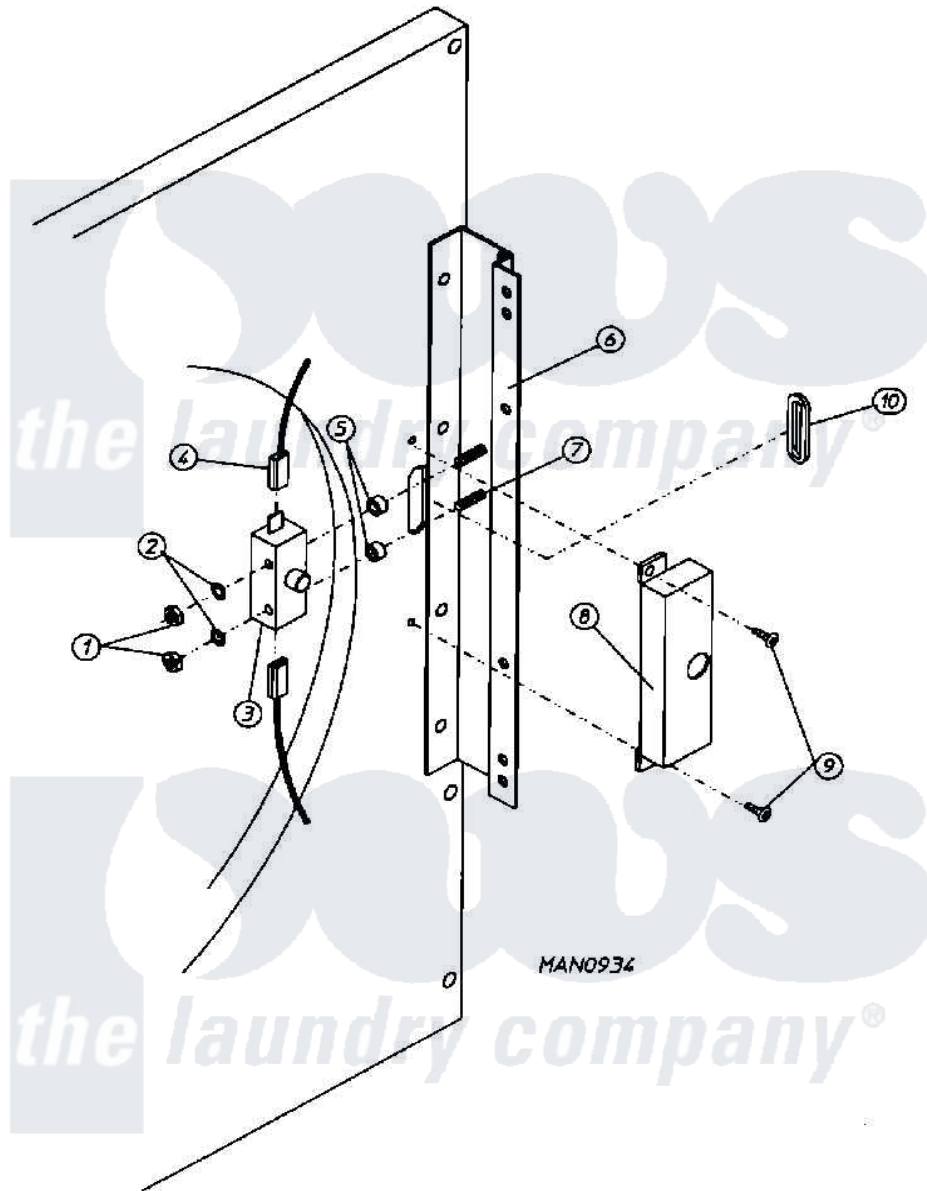

Maytag MDG30MC3A 10 - MAIN DOOR SWITCH HOUSING

Maytag Residential Maytag MDG30MC3A Dryer Parts Parts Diagram 10 - MAIN DOOR SWITCH HOUSING
 Click on the part number to view part

Item	Original Part Number	Replaced By	Status	Part Description
000	W10124350		Not Available	ORDER PARTS FROM AMERICAN DRYER CORP AT 508-678-9000
001	A152013	152013		6-32 Hex N
002	A153008	153008		6 Split L
003	A137005	W10146741		SDS Door S
004	A121028	121028		1 4 X .032
005	A154281	154281		3 8 Stand
006	A800448	800448		12 1 2 Ma
007	A153565	153565		6-32 X 1 S
008	A313218			MAIN DOOR
009	A150201	150201		10-32 X 1
010	A121405	121405		Rubber Gro