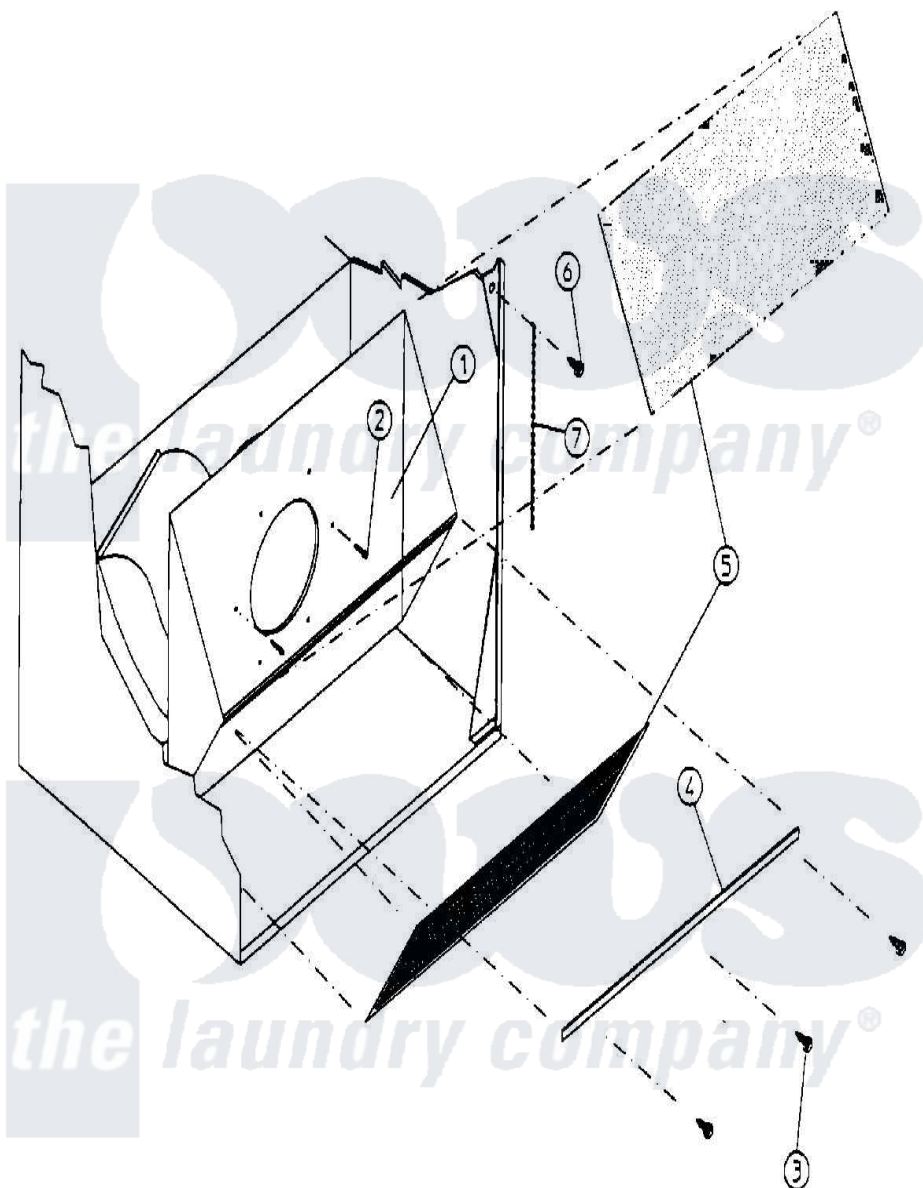

Maytag MDG30MC3A 11 - LINT TRAP ASSEMBLY

Maytag [Residential Maytag MDG30MC3A Dryer Parts](#) Parts Diagram 11 - LINT TRAP ASSEMBLY
 Click on the part number to view part

Item	Original Part Number	Replaced By	Status	Part Description
000	W10124350		Not Available	ORDER PARTS FROM AMERICAN DRYER CORP AT 508-678-9000
001	A880913	W10148087		AD24 30 S
"	A880914	W10148088		AD24 30 S
002	A154200			5 32 RIVE
003	A150300	5307527001		Switch
004	A304100			SM LINT TR
005	A800500	800500		Screen, Lint
006	A150419	150419		6 X 1 2 T
007	A108120	108120		Chain For
"	A150418	150418		Dlh 4 X .1