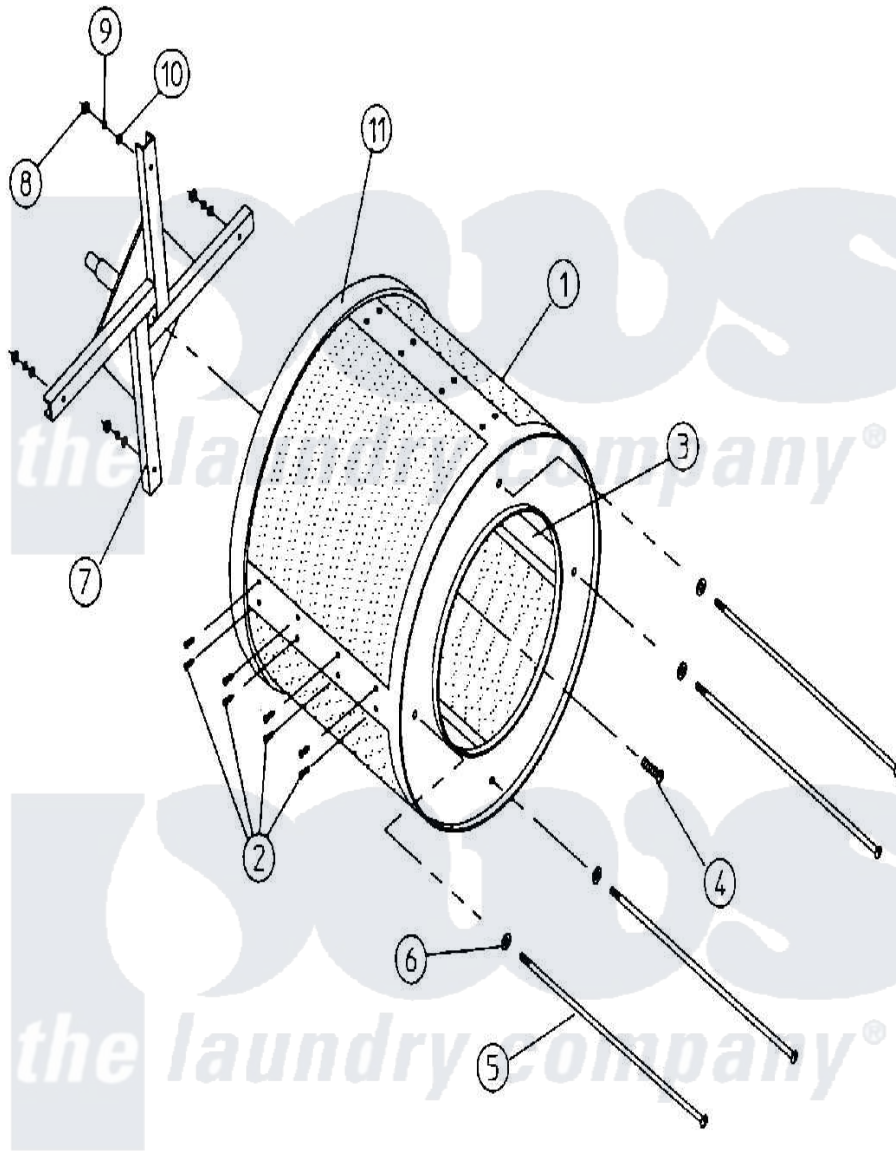

Maytag MDG30MC3A 12 - TUMBLER & SUPPORT ASSEMBLY

MAN0309

Maytag [Residential Maytag MDG30MC3A Dryer Parts](#) Parts Diagram 12 - TUMBLER & SUPPORT ASSEMBLY
 Click on the part number to view part

Item	Original Part Number	Replaced By	Status	Part Description
000	W10124350		Not Available	ORDER PARTS FROM AMERICAN DRYER CORP AT 508-678-9000
001	A800703	800703		30 Tumbler
"	A800803	800803		30 Tumbler
002	A150415		Not Available	SCREW, CRIMPTITE (PH. RD.HD.) (No.10-16 X 1/2" PH. RD. HD.)
003	A301304	W10146780		30 Tumbler
004	A150518	150518		5 16-18 X
005	A100902		Not Available	ROD, TIE (No.18-5/16" X 31")
006	A153001	153001		5 16 Flat
007	A800603	800603		30 Tumbler
008	A152004	8182933		Nut, Hex
009	A153002	8182939		Washer, Lock
010	A153001	153001		5 16 Flat
011	A116002	W10149238		Felt Colla
"	A401010	401010		3M 847 CO