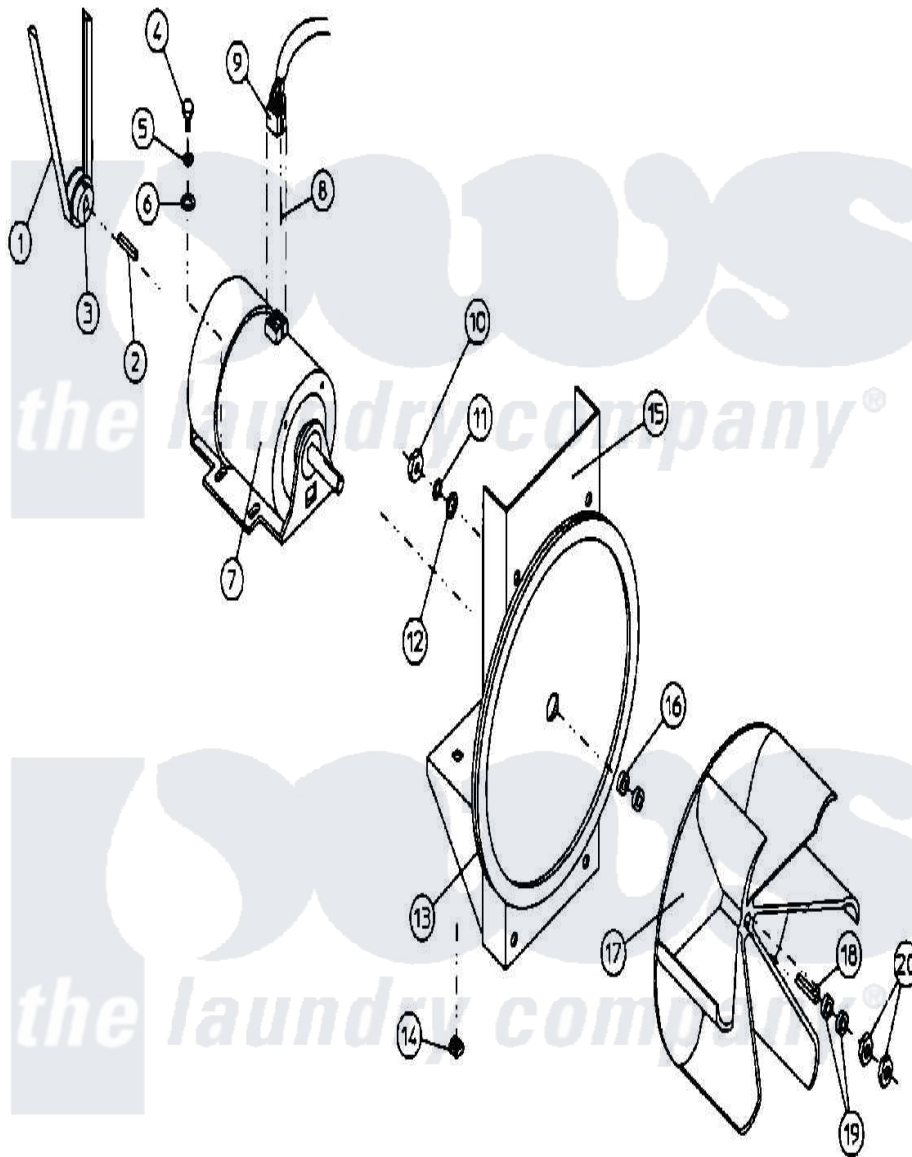

Maytag MDG30MC3A 16 - MOTOR & MOUNT ASSEMBLY

Maytag Residential Maytag MDG30MC3A Dryer Parts Parts Diagram 16 - MOTOR & MOUNT ASSEMBLY
 Click on the part number to view part

Item	Original Part Number	Replaced By	Status	Part Description
000	W10124350		Not Available	ORDER PARTS FROM AMERICAN DRYER CORP AT 508-678-9000
001	A100110	W10146556		41500 V be
002	A100701	100701		3 16 X 3
003	A101132	101132		2.0 OD X 5
004	A150501	150501		5 16-18 X
005	A153002	8182939		Washer, Lock
006	A153001	153001		5 16 Flat
007	A100073		Not Available	MOTOR W/PLUG (120/208/230V) (MODELS MFD 09/14/92 & AFTER)
008	A122701	122701		MNL Socket
"	A122801	W10146716		Mate-N-Loc
009	A137030	137030		8 Pin Cmnl
010	A152004	8182933		Nut, Hex
011	A153002	8182939		Washer, Lock
012	A153001	153001		5 16 Flat

013	A117600		Not Available	TAPE, NOISE SUPPRESSOR (SOLD IN FEET)
014	A154000			5 16-18 TI
015	A800919	800919		1 HP Motor
"	A803996	803996		24 30 Supe
016	A153051	W10146768		3 4 Flat
017	A100603		Not Available	IMPELLER (16`` WITH 3/4`` BORE)
018	A100702	100702		1 8 X 1 8
019	A153050	153050		1 2 X 1 1
020	A152006	W10146766		1 2-20 LH