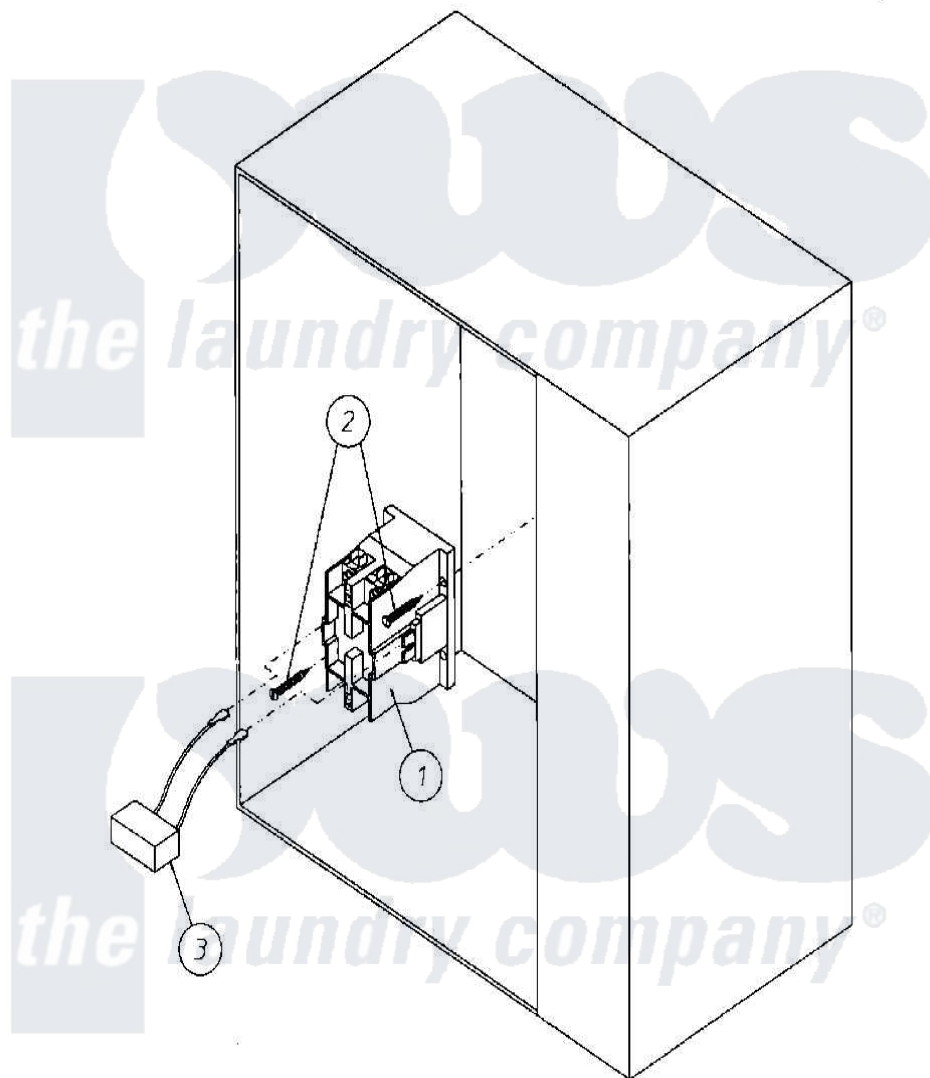

Maytag MDG30MC3A 19 - ELECTRICAL RELAY PANEL ASSEMBLY

Maytag [Residential Maytag MDG30MC3A Dryer Parts](#) Parts Diagram 19 - ELECTRICAL RELAY PANEL ASSEMBLY

[Click on the part number to view part](#)

Item	Original Part Number	Replaced By	Status	Part Description
001	A132451			CONTACTOR, TWO POLE
002	A150299	150299		10 X 1 H
003	A322809	322809		Back Elect
004	A150301	150301		8-18 X 7